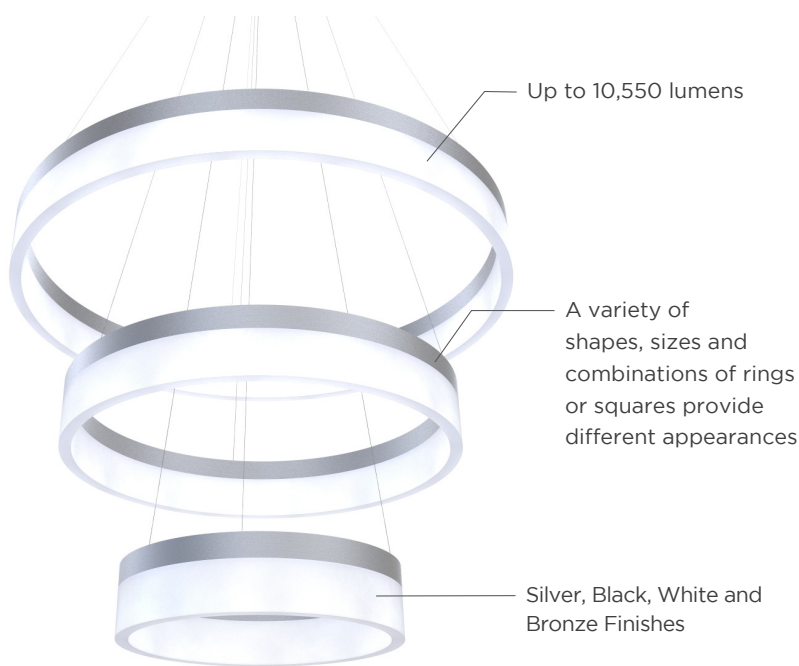

GEOLYTE

Available Color Temperatures & Colors:

3000K Warm White **4000K** Cool White **5000K** Bright White

Single, double and triple round and square fixtures

- Round: Size ranges from 11.8" (300mm) to diameter up to 47.2" (1.2m)
- Square: Size ranges from 12" (300mm) to 48" (1.2m)
- 1-10V Dimming, compatible with 0-10 V dimmers