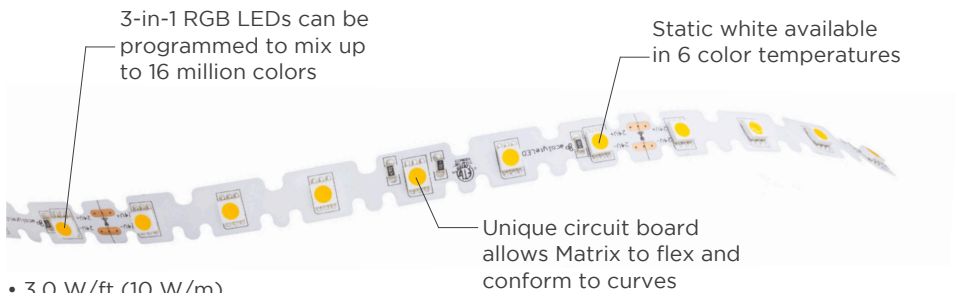

MATRIX RIBBONLYTE

GEN LED **acolyte**[®]
Architectural Lighting Solutions

MATRIX RIBBONLYTE

- 3.0 W/ft (10 W/m)
- 24 Volt input
- IP20

IDEAL FOR CURVES, SHARP ANGLES, CIRCULAR COVES, AND COMPLEX SHAPES

Available Color Temperatures

Horizontal and vertical bending

Bends up to 90 degrees

GENLED **ACOLYTE**
Architectural Lighting Solutions