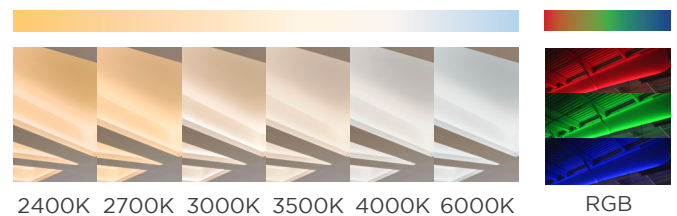

MATRIX RIBBONLYTE

GEN LED **acolyte**[®]
Architectural Lighting Solutions

MATRIX RIBBONLYTE

- 3.0 W/ft (10 W/m)
- 24 Volt input
- IP20

IDEAL FOR CURVES, SHARP ANGLES, CIRCULAR COVES, AND COMPLEX SHAPES

Available Color Temperatures