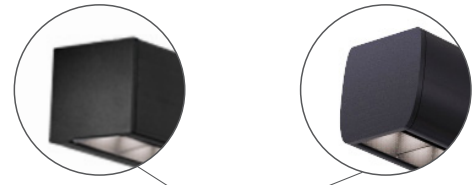

SYNTHESIS[®] LINEAR PENDANT

**GEN
LED** **ACOLYTE[®]**
Architectural Lighting Solutions

SYNTHESIS[®] LINEAR PENDANT

Combined power/aircraft cable provides sleek hanging system

Custom powder coat and anodized finishes also available

Minimalist design pendant with uplight/downlight capabilities

Remote power supply with 0-10V or DALI dimming

High efficiency and lumen output: Up to 1373 lm/ft (418 lm/m) at 116 lm/W on the direct side and 955 lm/ft (291 lm/m) at 93 lm/W on the indirect side

Snap-in louver reduces glare

2 profiles: square and rounded edges

DIRECT BEAM ANGLES

15°

26°

40°

AVAILABLE COLOR TEMPERATURES

2700K