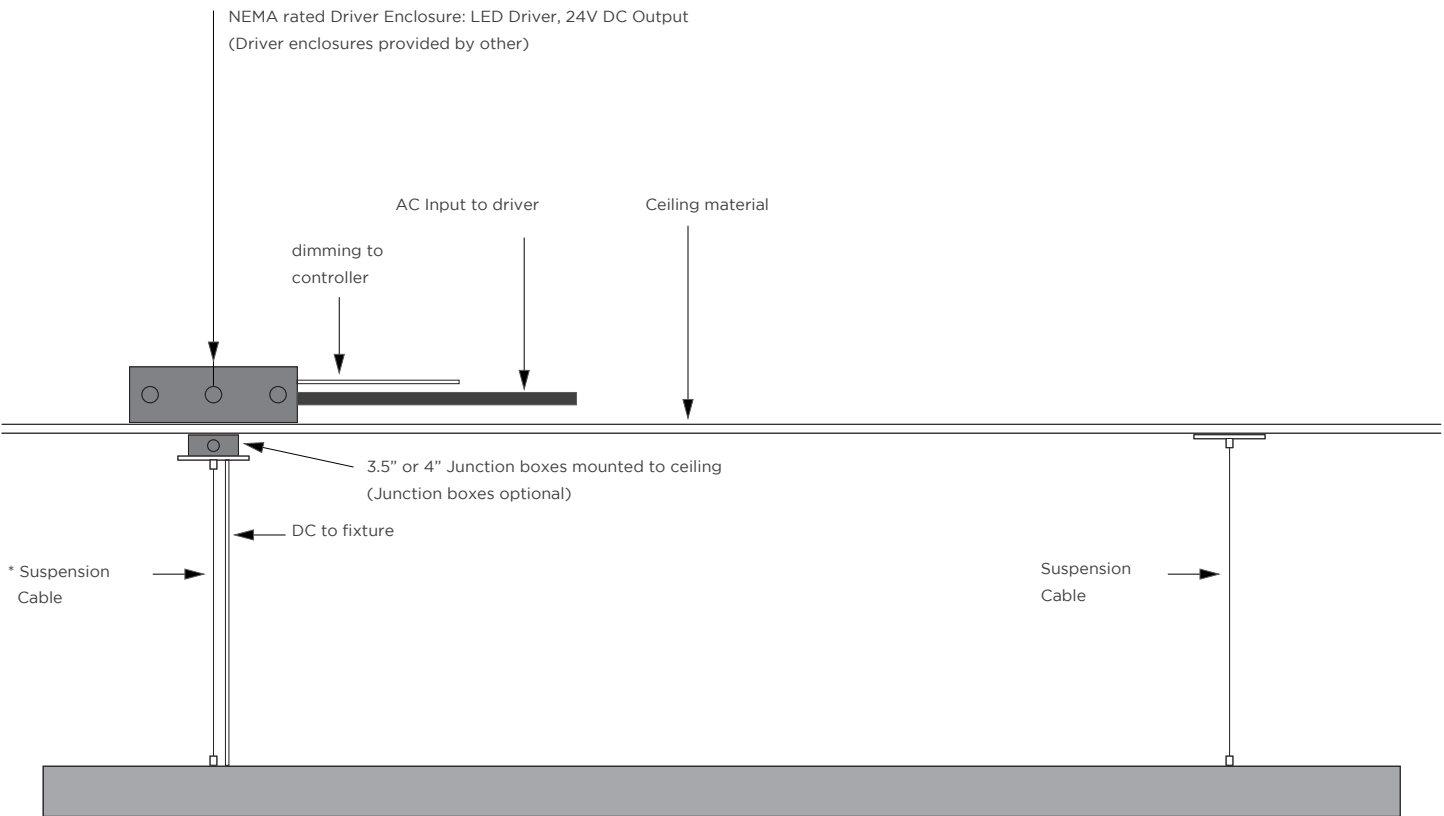

AVAILABLE COLOR TEMPERATURES

SPECIFICATIONS / LUMEN DATA / SUGGESTED SUSPENSION WIRE SEPARATED DISTANCES

SPECIFICATIONS

Beam Angle	130°
Lens Type	Milky
Length	Sold in 1 foot (304.8 mm) or 1/2 meter increments
Operating Voltage	27-54 V
Dimming	0-10V, DALI
Colors	2700K, 3000K, 3500K, 4000K, 5000K
Certifications	RoHS, ETL
Weight	0.4 lbs/ft (0.59 kg/m)
Diameter	1.6 in (40.6 mm)

LUMEN DATA / FIXTURE TESTED AT 3500K

	W/ft	lm/ft	W/2 ft	lm/2 ft	W/4 ft	lm/4 ft	W/8 ft	lm/8 ft	lm/W
LO	2.7	225.0	5.3	450.0	10.6	900.0	21.2	1800.0	85.0
SO	3.6	303.0	7.2	606.0	14.4	1212.0	28.8	2424.0	84.0
HO	7.5	565.0	15.0	1130.0	30.0	2260.0	60.0	4520.0	75.0

SUGGESTED SUSPENSION WIRE SEPARATED DISTANCES

GENLED Acolyte[®] does not warrant or represent that the information is free from errors or omission. The information may change without notice and GENLED Acolyte[®] is not in any way liable for the accuracy of any information printed and stored or in any way interpreted or used.

FIXTURE INSTALLATION

- * Length of Suspension Cable from ceiling to fixture: 150 inches (3.81 meter)
- * Field cuttable to any length