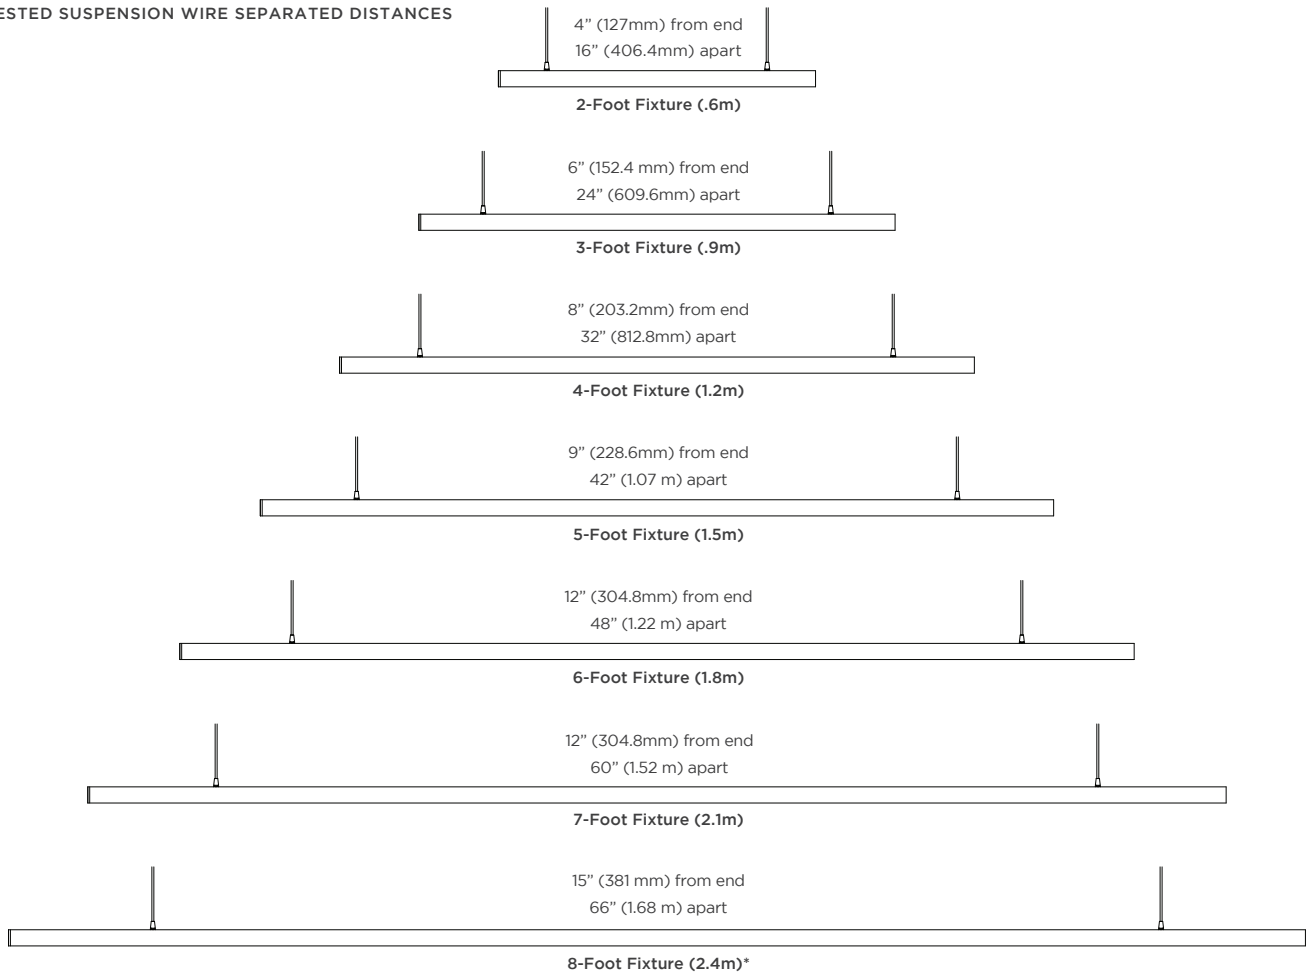

SPECIFICATIONS / LUMEN DATA / SUGGESTED SUSPENSION WIRE SEPARATED DISTANCES

SPECIFICATIONS

Beam Angle	130°
Lens Type	Milky
Length	Sold in 1 foot (304.8 mm) or 1/2 meter increments
Operating Voltage	27-54 V
Dimming	0-10V, DALI
Colors	2700K, 3000K, 3500K, 4000K, 5000K
Certifications	RoHS, ETL
Weight	0.4 lbs/ft (0.59 kg/m)
Diameter	1.6 in (40.6 mm)

LUMEN DATA / FIXTURE TESTED AT 3500K

	W/ft	lm/ft	W/2 ft	lm/2 ft	W/4 ft	lm/4 ft	W/8 ft	lm/8 ft	lm/W
LO	2.7	225.0	5.3	450.0	10.6	900.0	21.2	1800.0	85.0
SO	3.6	303.0	7.2	606.0	14.4	1212.0	28.8	2424.0	84.0
HO	7.5	565.0	15.0	1130.0	30.0	2260.0	60.0	4520.0	75.0

SUGGESTED SUSPENSION WIRE SEPARATED DISTANCES

GENLED Acolyte® does not warrant or represent that the information is free from errors or omission. The information may change without notice and GENLED Acolyte® is not in any way liable for the accuracy of any information printed and stored or in any way interpreted or used.