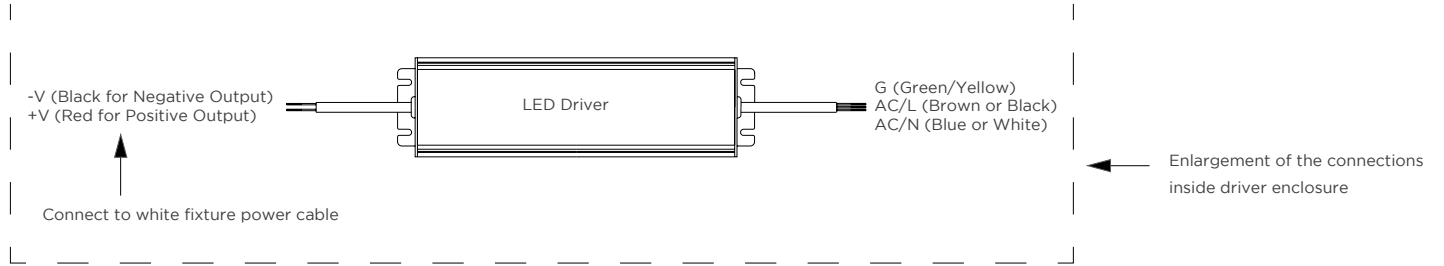

FIXTURE INSTALLATION

- Length of Suspension Cable from ceiling to fixture: 150 inches (3.81 meter)
- Field cuttable to any length