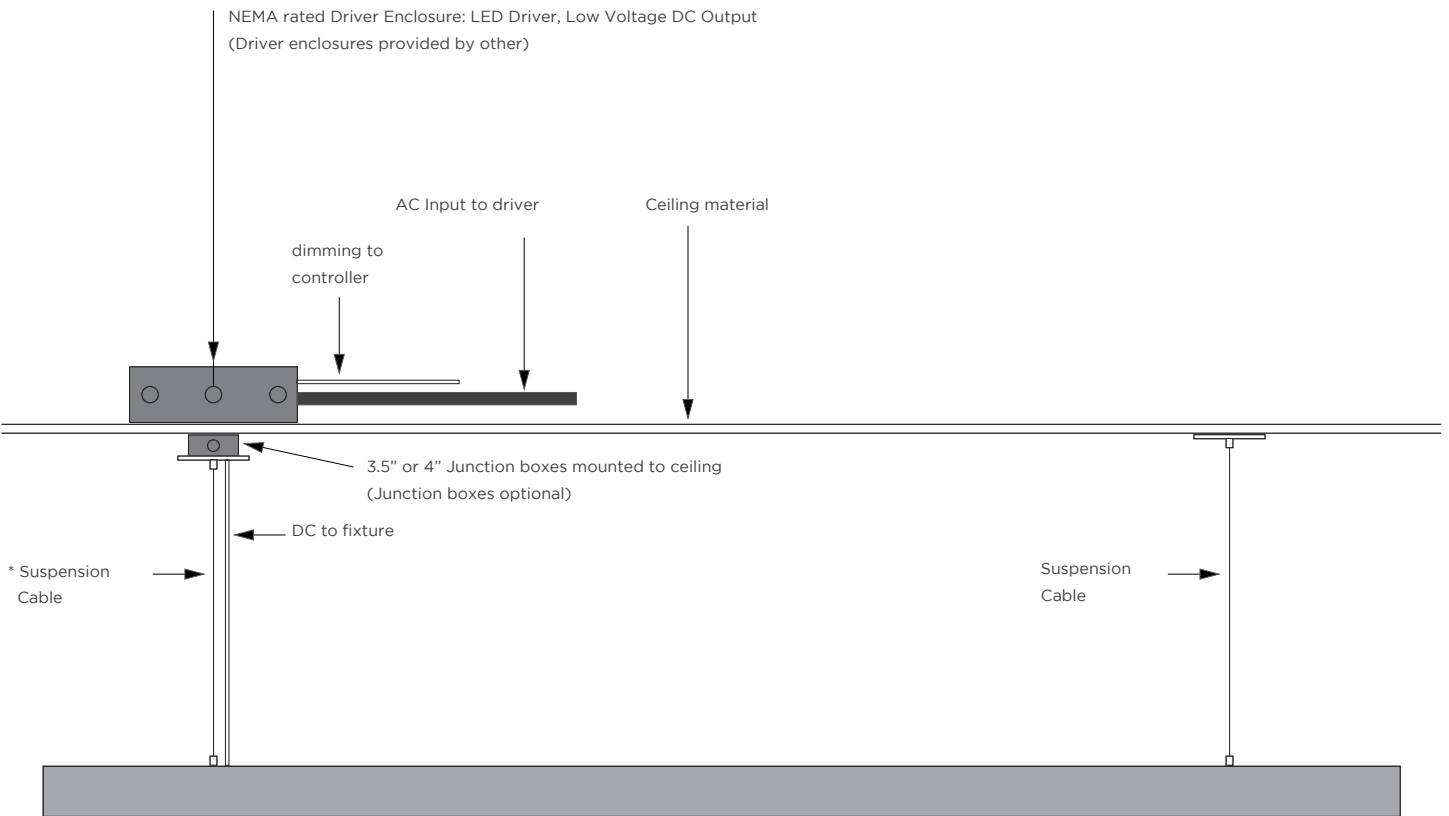

AVAILABLE COLOR TEMPERATURES

SPECIFICATIONS / LUMEN DATA / SUGGESTED SUSPENSION WIRE SEPARATED DISTANCES

SPECIFICATIONS

Beam Angle	106°
Lens Type	Milky
Length	Sold in 1 foot (304.8 mm) or 1/2 meter increments
Operating Voltage	27-54 V
Dimming	0-10V, DALI
Colors	2700K, 3000K, 3500K, 4000K, 5000K
Certifications	RoHS, ETL
Weight	0.48 lbs/ft (0.72 kg/m)
Diameter	2.4 in (61 mm)

LUMEN DATA / FIXTURE TESTED AT 3500K

	W/ft	lm/ft	W/2 ft	lm/2 ft	W/4 ft	lm/4 ft	W/8 ft	lm/8 ft	lm/W
LO	3.5	377.0	7.0	754.0	14.0	1508.0	28.0	3016.0	107.0
SO	8.5	904.0	17.0	1808.0	34.0	3616.0	68.0	7323.0	106.0
HO	12.2	1214.0	24.4	2428.0	48.8	4856.0	97.6	9712.0	99.0

SUGGESTED SUSPENSION WIRE SEPARATED DISTANCES

GENLED Acolyte[®] does not warrant or represent that the information is free from errors or omission. The information may change without notice and GENLED Acolyte[®] is not in any way liable for the accuracy of any information printed and stored or in any way interpreted or used.

FIXTURE INSTALLATION

- * Length of Suspension Cable from ceiling to fixture: 150 inches (3.81 meter)
- * Field cuttable to any length