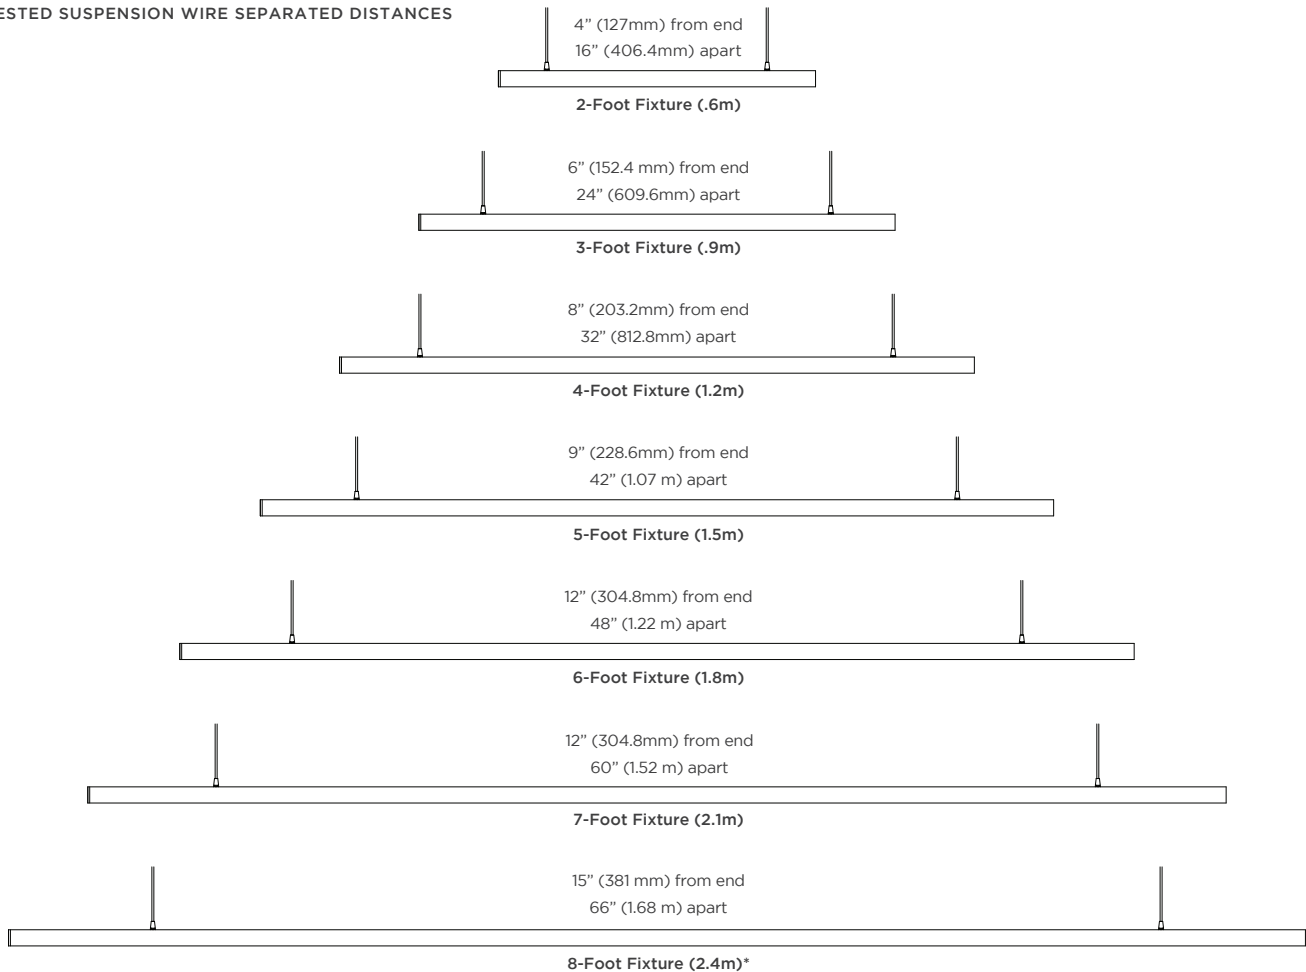

SPECIFICATIONS / LUMEN DATA / SUGGESTED SUSPENSION WIRE SEPARATED DISTANCES

SPECIFICATIONS

Beam Angle	106°
Lens Type	Milky
Length	Sold in 1 foot (304.8 mm) or 1/2 meter increments
Operating Voltage	27-54 V
Dimming	0-10V, DALI
Colors	2700K, 3000K, 3500K, 4000K, 5000K
Certifications	RoHS, ETL
Weight	0.48 lbs/ft (0.72 kg/m)
Diameter	2.4 in (61 mm)

LUMEN DATA / FIXTURE TESTED AT 3500K

	W/ft	lm/ft	W/2 ft	lm/2 ft	W/4 ft	lm/4 ft	W/8 ft	lm/8 ft	lm/W
LO	3.5	377.0	7.0	754.0	14.0	1508.0	28.0	3016.0	107.0
SO	8.5	904.0	17.0	1808.0	34.0	3616.0	68.0	7323.0	106.0
HO	12.2	1214.0	24.4	2428.0	48.8	4856.0	97.6	9712.0	99.0

SUGGESTED SUSPENSION WIRE SEPARATED DISTANCES

GENLED Acolyte® does not warrant or represent that the information is free from errors or omission. The information may change without notice and GENLED Acolyte® is not in any way liable for the accuracy of any information printed and stored or in any way interpreted or used.