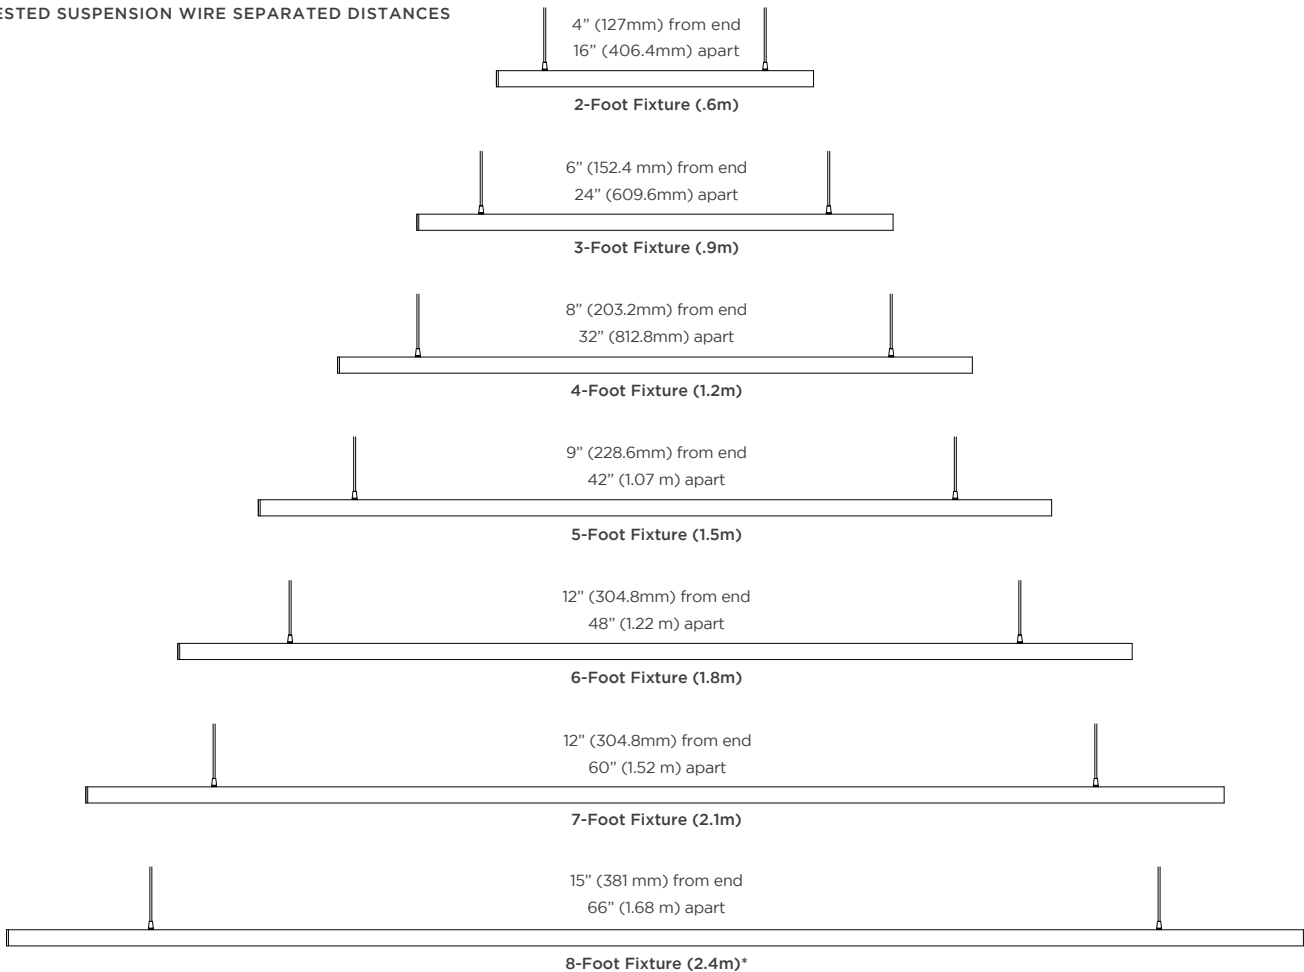

SPECIFICATIONS / LUMEN DATA / SUGGESTED SUSPENSION WIRE SEPARATED DISTANCES

SPECIFICATIONS

Beam Angle	105°
Lens Type	Milky
Length	Sold in 1 foot (304.8 mm) or 1/2 meter increments
Operating Voltage	27-54 V
Dimming	0-10V, DALI
Colors	2700K, 3000K, 3500K, 4000K, 5000K
Certifications	RoHS, ETL
Weight	1.30 lbs/ft (1.94 kg/m)
Diameter	4.76 in (120.9 mm)

LUMEN DATA / FIXTURE TESTED AT 3500K

	W/ft	lm/ft	W/2 ft	lm/2 ft	W/4 ft	lm/4 ft	W/8 ft	lm/8 ft	lm/W
LO	6.9	709.0	13.8	1418.0	27.6	2836.0	55.2	5672.0	102.0
SO	9.4	954.0	18.7	1908.0	37.4	3816.0	74.8	7632.0	102.0
HO	11.9	1200.0	23.8	2400.0	47.6	4800.0	95.2	9600.0	101.0

SUGGESTED SUSPENSION WIRE SEPARATED DISTANCES

GENLED Acolyte® does not warrant or represent that the information is free from errors or omission. The information may change without notice and GENLED Acolyte® is not in any way liable for the accuracy of any information printed and stored or in any way interpreted or used.