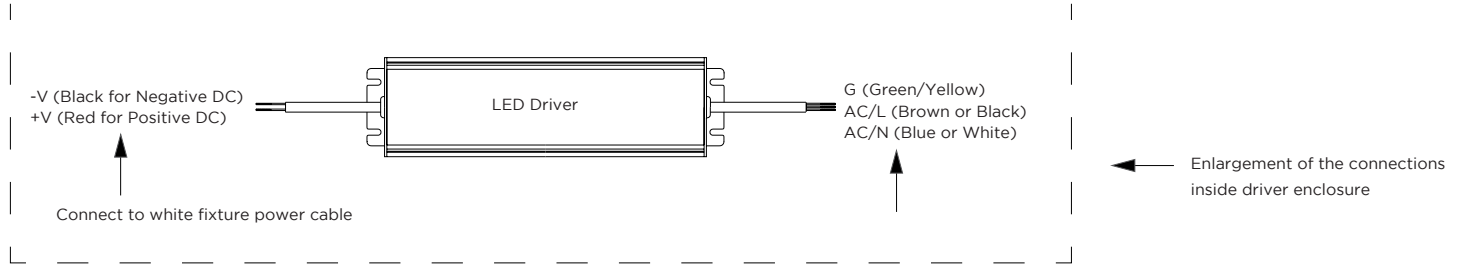

FIXTURE INSTALLATION

- Length of Suspension Cable from ceiling to fixture: 150 inches (3.81 meter)
- Field cuttable to any length