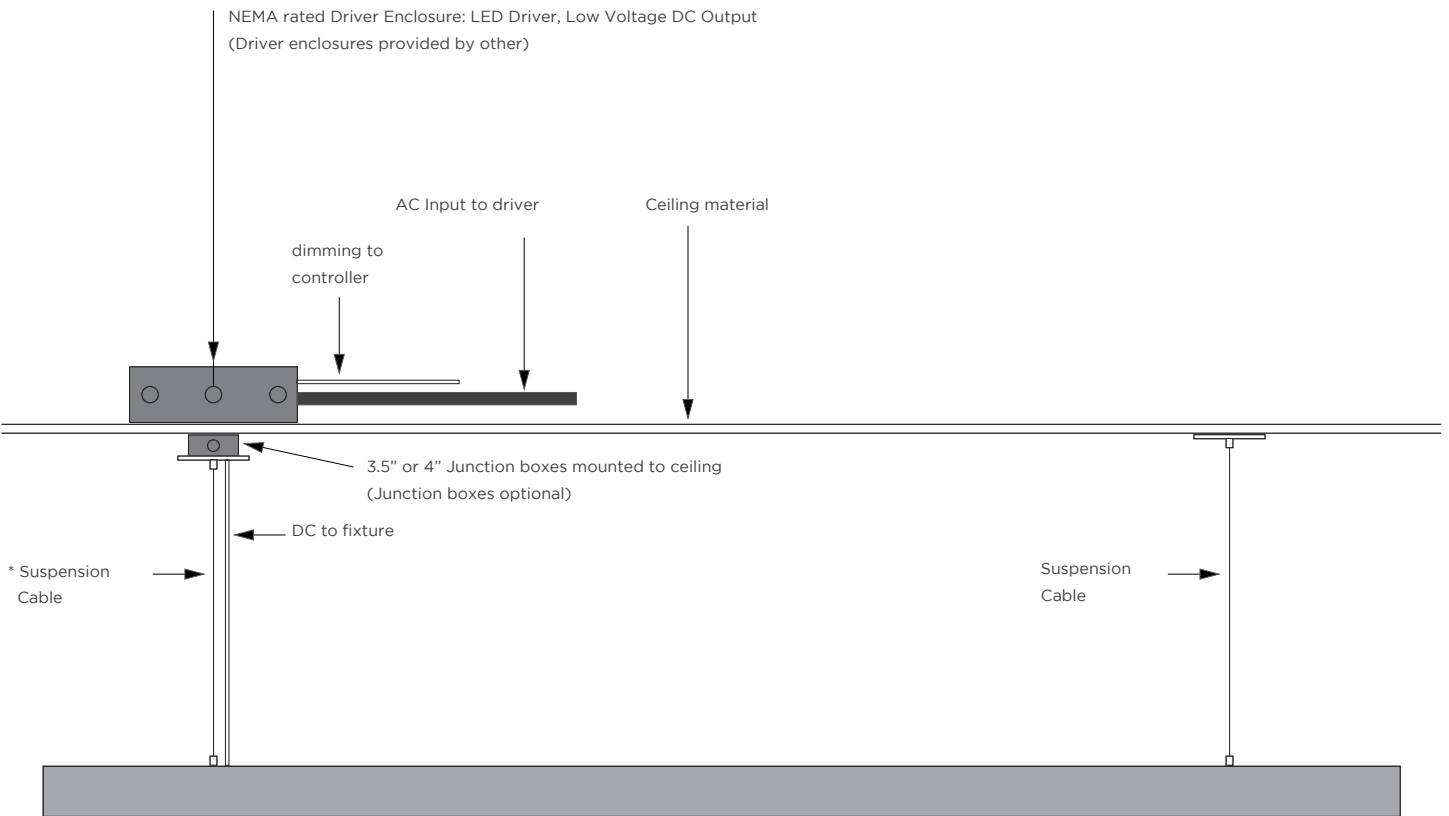

FIXTURE INSTALLATION

- Length of Suspension Cable from ceiling to fixture: 150 inches (3.81 meter)
- Field cuttable to any length