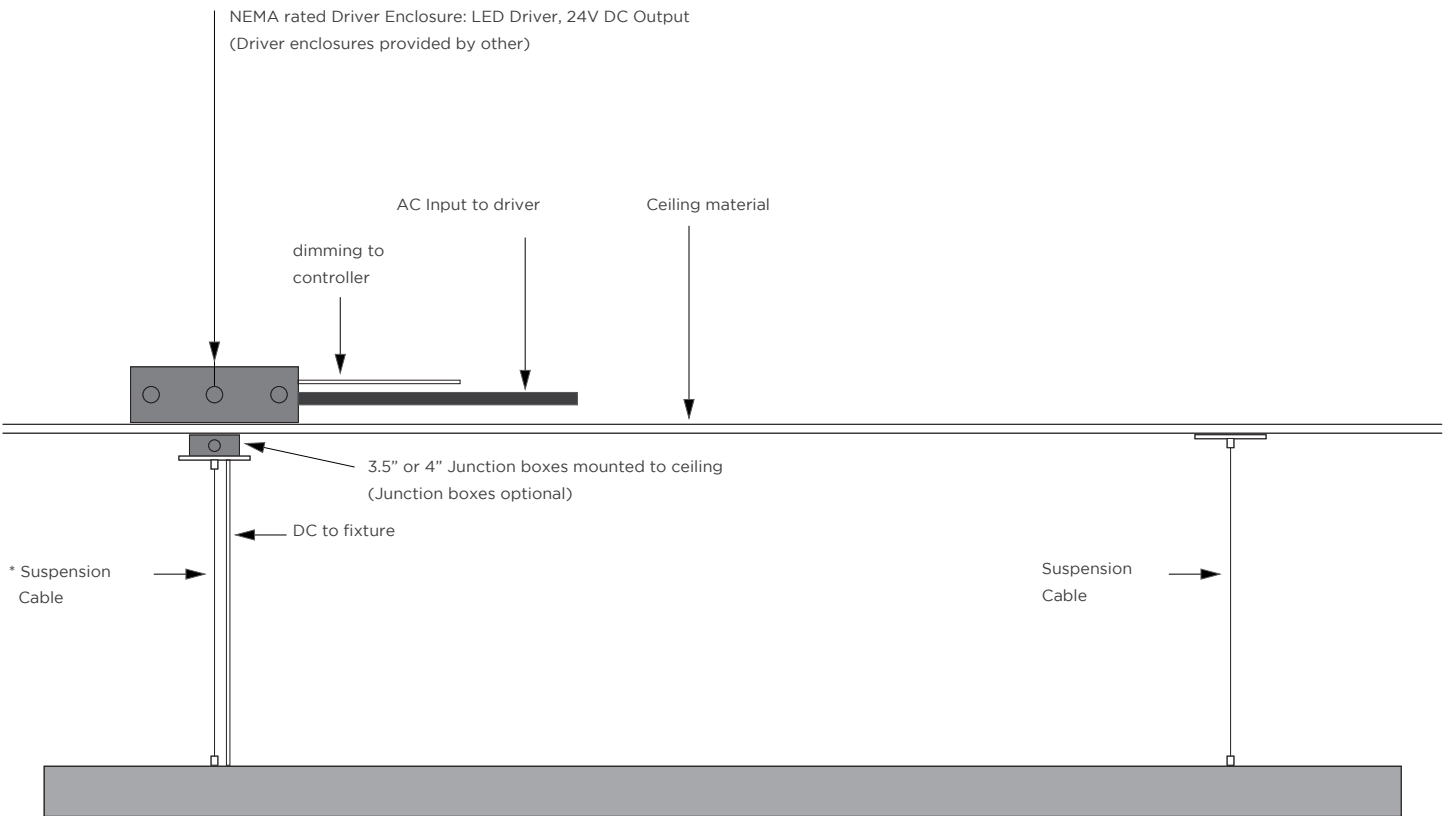

AVAILABLE COLOR TEMPERATURES

SPECIFICATIONS / LUMEN DATA / SUGGESTED SUSPENSION WIRE SEPARATED DISTANCES

SPECIFICATIONS

Beam Angle	97°
Lens Type	Milky
Length	Sold in 1 foot (304.8 mm) or 1/2 meter increments
Operating Voltage	27-54 V
Dimming	0-10V, DALI
Colors	2700K, 3000K, 3500K, 4000K, 5000K
Certifications	RoHS, ETL
Weight	0.15 lbs/ft (0.23 kg/m)
Width	0.77 in (19.6 mm)
Height	1.59 in (40.4 mm)

LUMEN DATA / FIXTURE TESTED AT 3500K

	W/ft	lm/ft	W/2 ft	lm/2 ft	W/4 ft	lm/4 ft	W/8 ft	lm/8 ft	lm/W
LO	2.7	286.2	5.4	572.4	10.8	1144.8	21.6	2289.6	106.0
SO	3.5	385.0	7.0	770.0	14.0	1540.0	28.0	3080.0	110
HO	7.2	741.6	14.4	1483.2	28.8	2966.4	57.6	5932.8	103.0

SUGGESTED SUSPENSION WIRE SEPARATED DISTANCES

GENLED Acolyte[®] does not warrant or represent that the information is free from errors or omission. The information may change without notice and GENLED Acolyte[®] is not in any way liable for the accuracy of any information printed and stored or in any way interpreted or used.

FIXTURE INSTALLATION

- * Length of Suspension Cable from ceiling to fixture: 150 inches (3.81 meter)
- * Field cuttable to any length