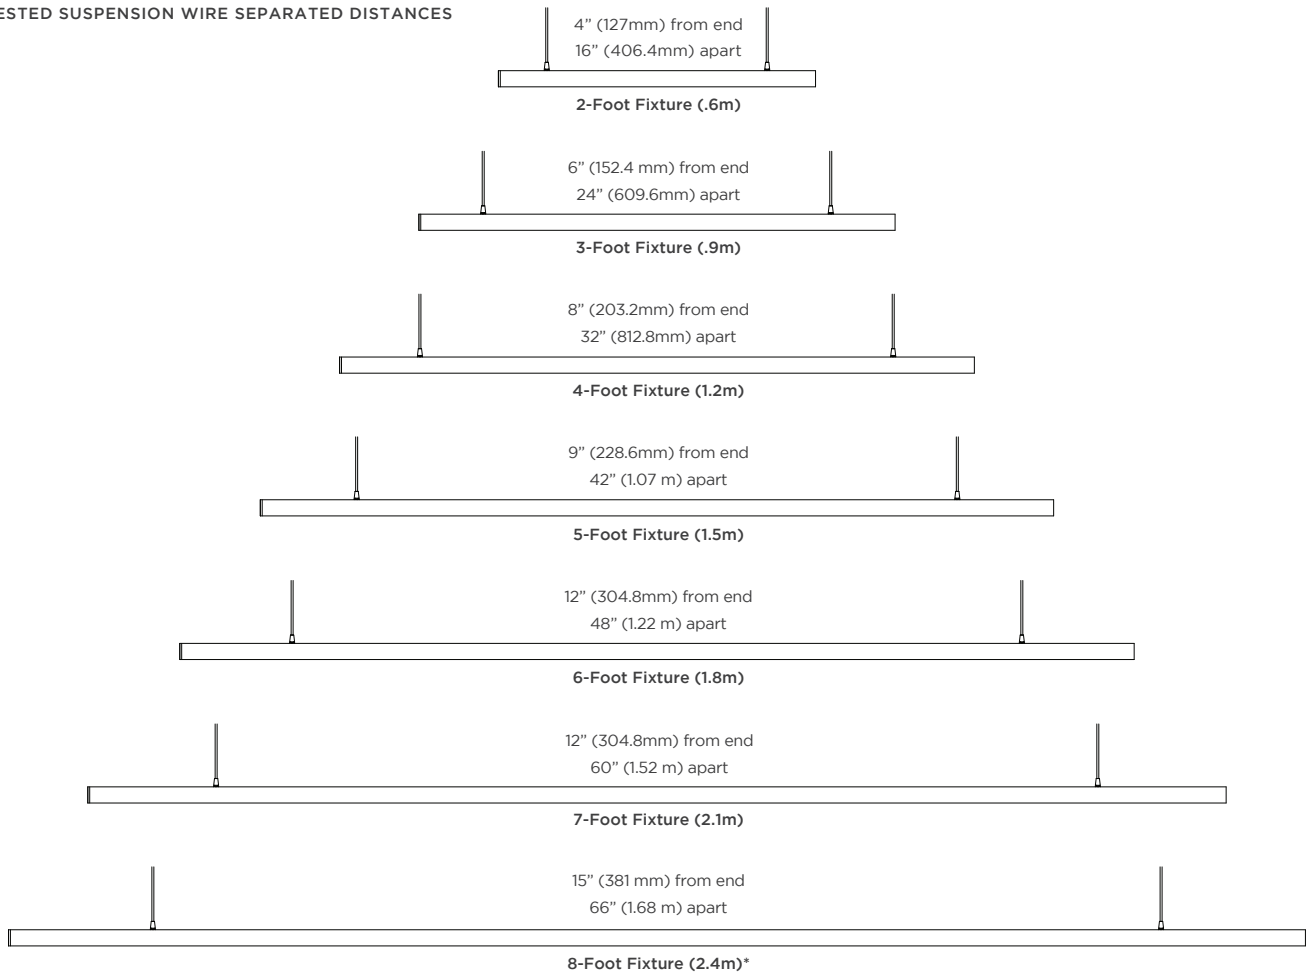

SPECIFICATIONS / LUMEN DATA / SUGGESTED SUSPENSION WIRE SEPARATED DISTANCES

SPECIFICATIONS

Beam Angle	97°
Lens Type	Milky
Length	Sold in 1 foot (304.8 mm) or 1/2 meter increments
Operating Voltage	27-54 V
Dimming	0-10V, DALI
Colors	2700K, 3000K, 3500K, 4000K, 5000K
Certifications	RoHS, ETL
Weight	0.15 lbs/ft (0.23 kg/m)
Width	0.77 in (19.6 mm)
Height	1.59 in (40.4 mm)

LUMEN DATA / FIXTURE TESTED AT 3500K

	W/ft	lm/ft	W/2 ft	lm/2 ft	W/4 ft	lm/4 ft	W/8 ft	lm/8 ft	lm/W
LO	2.7	286.2	5.4	572.4	10.8	1144.8	21.6	2289.6	106.0
SO	3.5	385.0	7.0	770.0	14.0	1540.0	28.0	3080.0	110
HO	7.2	741.6	14.4	1483.2	28.8	2966.4	57.6	5932.8	103.0

SUGGESTED SUSPENSION WIRE SEPARATED DISTANCES

GENLED Acolyte® does not warrant or represent that the information is free from errors or omission. The information may change without notice and GENLED Acolyte® is not in any way liable for the accuracy of any information printed and stored or in any way interpreted or used.