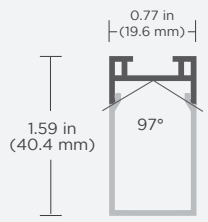

- | | | |
|---------------|---------------|-------------|
| Commercial | Hospitality | Residential |
| Entertainment | Museums | Retail |
| Healthcare | Public Spaces | |

ORDERING GUIDE

Category	Output	Fixture Length		Color Temp	Surface Finish	
PR1						
PR1	LO - Low	2 - 2 ft	6 - 6 ft	0.5m - 0.5 m	27 - 2700K	AL - Aluminum
	SO - Standard	3 - 3 ft	7 - 7 ft	1m - 1 m	30 - 3000K	W - White
	HO - High	4 - 4 ft	8 - 8 ft	1.5m - 1.5 m	35 - 3500K	K - Black
		5 - 5 ft		2m - 2 m	40 - 4000K	C - Custom
				2.4m - 2.4 m	50 - 5000K	*Custom RAL # available.

AVAILABLE COLOR TEMPERATURES

SPECIFICATIONS / LUMEN DATA / SUGGESTED SUSPENSION WIRE SEPARATED DISTANCES

SPECIFICATIONS

Beam Angle	97°
Lens Type	Milky
Length	Sold in 1 foot (304.8 mm) or 1/2 meter increments
Operating Voltage	27-54 V
Dimming	0-10V, DALI
Colors	2700K, 3000K, 3500K, 4000K, 5000K
Certifications	RoHS, ETL
Weight	0.15 lbs/ft (0.23 kg/m)
Width	0.77 in (19.6 mm)
Height	1.59 in (40.4 mm)

LUMEN DATA / FIXTURE TESTED AT 3500K

	W/ft	lm/ft	W/2 ft	lm/2 ft	W/4 ft	lm/4 ft	W/8 ft	lm/8 ft	lm/W
LO	2.7	286.2	5.4	572.4	10.8	1144.8	21.6	2289.6	106.0
SO	3.5	385.0	7.0	770.0	14.0	1540.0	28.0	3080.0	110
HO	7.2	741.6	14.4	1483.2	28.8	2966.4	57.6	5932.8	103.0