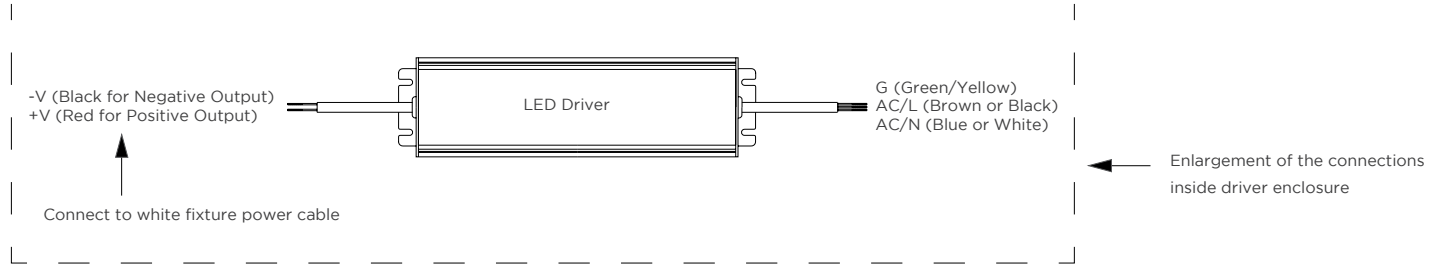

FIXTURE INSTALLATION

- Length of Suspension Cable from ceiling to fixture: 150 inches (3.81 meter)
- Field cuttable to any length