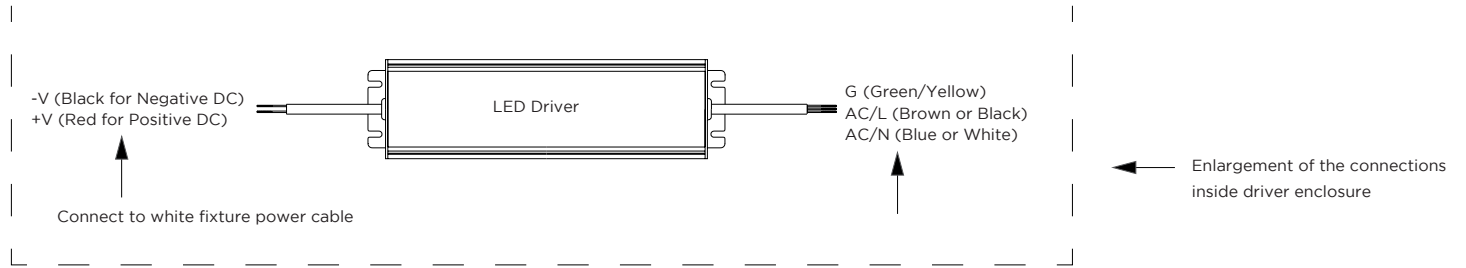

FIXTURE INSTALLATION

- Length of Suspension Cable from ceiling to fixture: 150 inches (3.81 meter)
- Field cuttable to any length