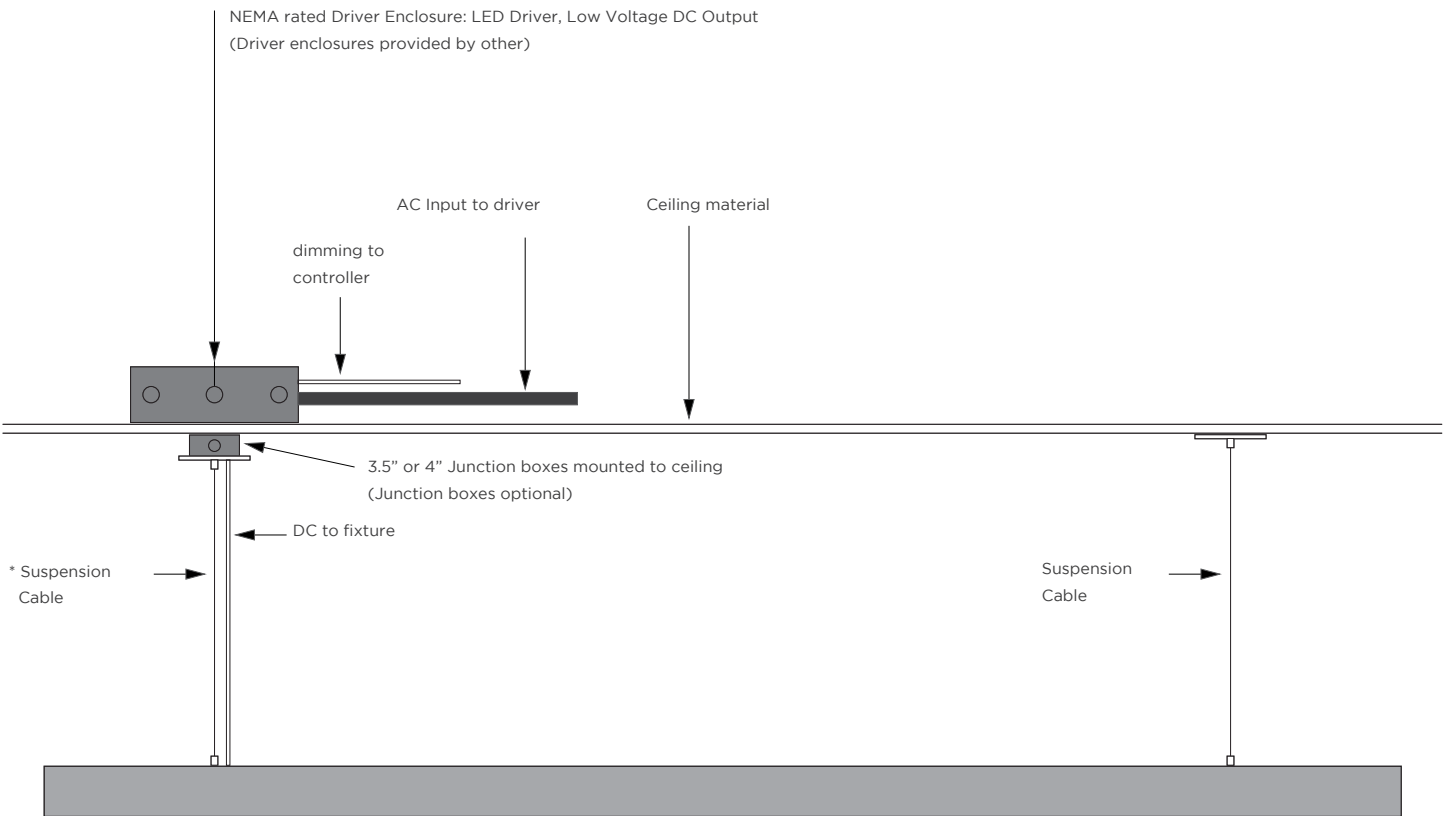

**AVAILABLE COLOR TEMPERATURES**

**SPECIFICATIONS / LUMEN DATA / SUGGESTED SUSPENSION WIRE SEPARATED DISTANCES**

**SPECIFICATIONS**

	<b>Beam Angle</b>	104°
	<b>Lens Type</b>	Milky
	<b>Length</b>	Sold in 1 foot (304.8 mm) or 1/2 meter increments
	<b>Operating Voltage</b>	27-54 V
	<b>Dimming</b>	0-10V, DALI
	<b>Colors</b>	2700K, 3000K, 3500K, 4000K, 5000K
	<b>Certifications</b>	RoHS, ETL
	<b>Weight</b>	1.30 lbs/ft (1.94 kg/m)
	<b>Width</b>	1.38 in (35.1 mm)
	<b>Height</b>	1.38 in (35.1 mm)

**LUMEN DATA / FIXTURE TESTED AT 3500K**

	W/ft	lm/ft	W/2 ft	lm/2 ft	W/4 ft	lm/4 ft	W/8 ft	lm/8 ft	lm/W
LO	3.4	210.8	6.8	421.6	13.6	843.2	27.2	1686.4	62.0
SO	7.0	427.0	14.0	854.0	28.0	1708.0	56.0	3416.0	61.0
HO	9.5	569.0	19.0	1138.0	38.0	2276.0	76.0	4552.0	60.0

**SUGGESTED SUSPENSION WIRE SEPARATED DISTANCES**

GENLED Acolyte<sup>®</sup> does not warrant or represent that the information is free from errors or omission. The information may change without notice and GENLED Acolyte<sup>®</sup> is not in any way liable for the accuracy of any information printed and stored or in any way interpreted or used.

FIXTURE INSTALLATION

- \* Length of Suspension Cable from ceiling to fixture: 150 inches (3.81 meter)
- \* Field cuttable to any length