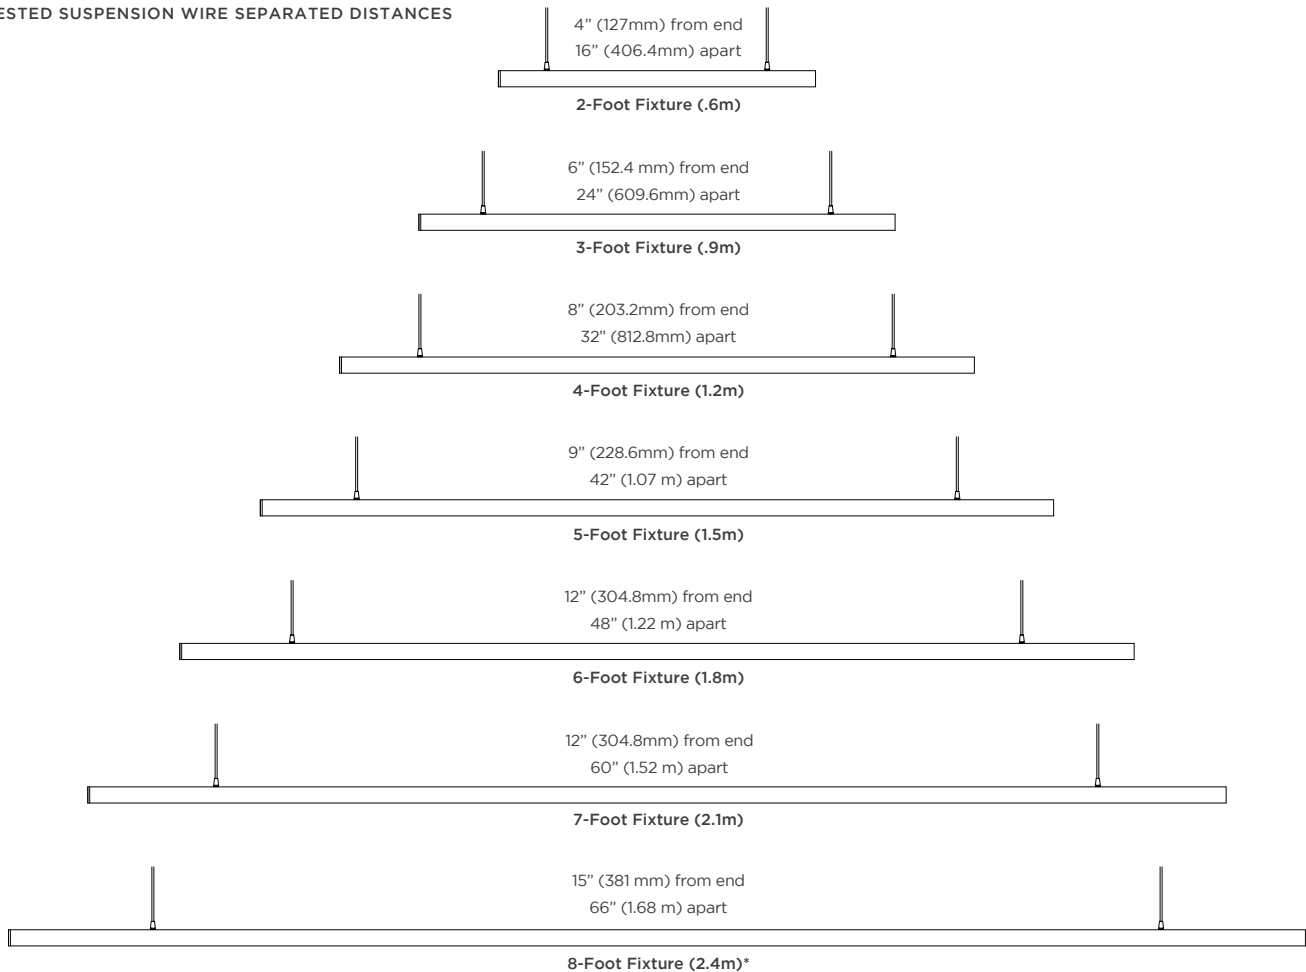

SPECIFICATIONS / LUMEN DATA / SUGGESTED SUSPENSION WIRE SEPARATED DISTANCES

SPECIFICATIONS

	Beam Angle	104°
	Lens Type	Milky
	Length	Sold in 1 foot (304.8 mm) or 1/2 meter increments
	Operating Voltage	27-54 V
	Dimming	0-10V, DALI
	Colors	2700K, 3000K, 3500K, 4000K, 5000K
	Certifications	RoHS, ETL
	Weight	1.30 lbs/ft (1.94 kg/m)
	Width	1.38 in (35.1 mm)
	Height	1.38 in (35.1 mm)

LUMEN DATA / FIXTURE TESTED AT 3500K

	W/ft	lm/ft	W/2 ft	lm/2 ft	W/4 ft	lm/4 ft	W/8 ft	lm/8 ft	lm/W
LO	3.4	210.8	6.8	421.6	13.6	843.2	27.2	1686.4	62.0
SO	7.0	427.0	14.0	854.0	28.0	1708.0	56.0	3416.0	61.0
HO	9.5	569.0	19.0	1138.0	38.0	2276.0	76.0	4552.0	60.0

SUGGESTED SUSPENSION WIRE SEPARATED DISTANCES

GENLED Acolyte® does not warrant or represent that the information is free from errors or omission. The information may change without notice and GENLED Acolyte® is not in any way liable for the accuracy of any information printed and stored or in any way interpreted or used.