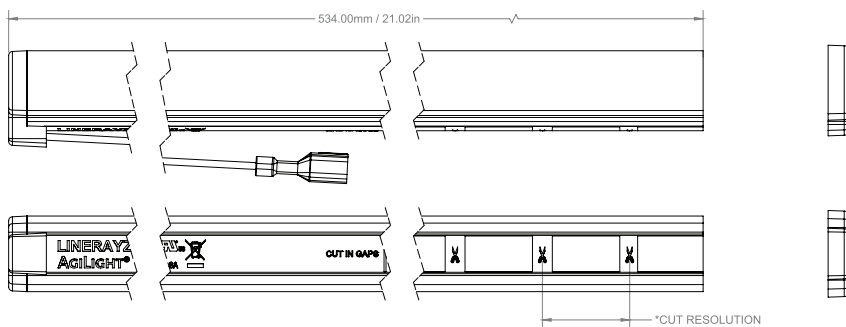

** +/- 5%

0.7 METER LINERAYZ

1.2 METER LINERAYZ

2.4 METER LINERAYZ

FIELD CUT LINERAYZ

CUT LENGTH KEY*

Color	A
RED	16 x 22 mm
GREEN	22 x 18.7 mm

ACCESSORIES*