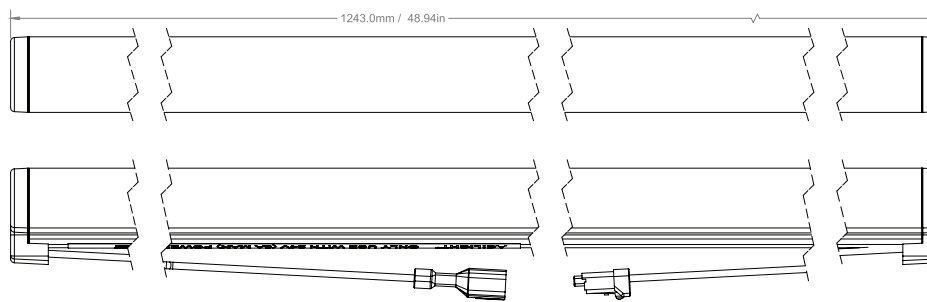

* +/- 10%

POWER REQUIRED | GREEN

Part Number	Tube** Wattage (W)	Wattage** per Meter (W)	Wattage** per Foot (W)
LB-LNRZ-GRN-24-B	1.73	0.75	0.23
LB-LNRZ-GRN-12-B	0.92	0.75	0.23
LB-LNRZ-GRN-07-B	0.54	0.75	0.23
LB-LNRZ-GRN-5C-B	1.19	2.23	0.54

** +/- 5%

0.7 METER LINERAYZ

1.2 METER LINERAYZ

2.4 METER LINERAYZ

FIELD CUT LINERAYZ

CUT LENGTH KEY*

Color	A
RED	16 x 22 mm
GREEN	22 x 18.7 mm

ACCESSORIES*