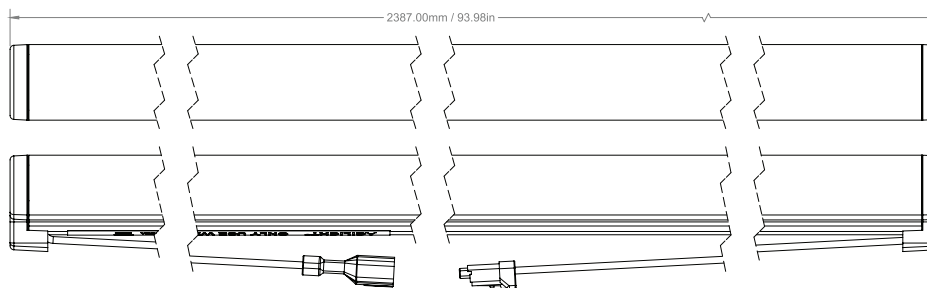

* +/- 10%

POWER REQUIRED | GREEN

Part Number	Tube** Wattage (W)	Wattage** per Meter (W)	Wattage** per Foot (W)
LB-LNRZ-GRN-24-B	1.73	0.75	0.23
LB-LNRZ-GRN-12-B	0.92	0.75	0.23
LB-LNRZ-GRN-07-B	0.54	0.75	0.23
LB-LNRZ-GRN-5C-B	1.19	2.23	0.54

** +/- 5%

0.7 METER LINERAYZ

1.2 METER LINERAYZ

2.4 METER LINERAYZ

FIELD CUT LINERAYZ

CUT LENGTH KEY*

Color	A
RED	16 x 22 mm
GREEN	22 x 18.7 mm

ACCESSORIES*