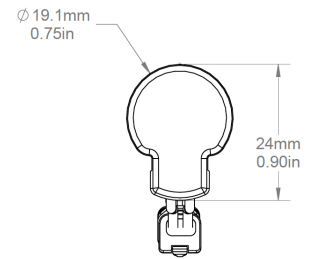

* +/- 10%

POWER REQUIRED | GREEN

Part Number	Tube** Wattage (W)	Wattage** per Meter (W)	Wattage** per Foot (W)
LB-LNRZ-GRN-24-B	1.73	0.75	0.23
LB-LNRZ-GRN-12-B	0.92	0.75	0.23
LB-LNRZ-GRN-07-B	0.54	0.75	0.23
LB-LNRZ-GRN-5C-B	1.19	2.23	0.54

** +/- 5%

0.7 METER LINERAYZ

1.2 METER LINERAYZ

2.4 METER LINERAYZ

FIELD CUT LINERAYZ

CUT LENGTH KEY*

Color	A
RED	16 x 22 mm
GREEN	22 x 18.7 mm

ACCESSORIES*