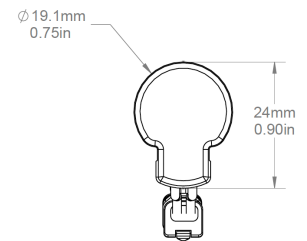

* +/- 10%

POWER REQUIRED | GREEN

Part Number	Tube** Wattage (W)	Wattage** per Meter (W)	Wattage** per Foot (W)
LB-LNRZ-GRN-24-B	1.73	0.75	0.23
LB-LNRZ-GRN-12-B	0.92	0.75	0.23
LB-LNRZ-GRN-07-B	0.54	0.75	0.23
LB-LNRZ-GRN-5C-B	1.19	2.23	0.54

** +/- 5%

0.7 METER LINERAYZ

1.2 METER LINERAYZ

2.4 METER LINERAYZ

FIELD CUT LINERAYZ

CUT LENGTH KEY*

Color	A
RED	16 x 22 mm
GREEN	22 x 18.7 mm

ACCESSORIES*