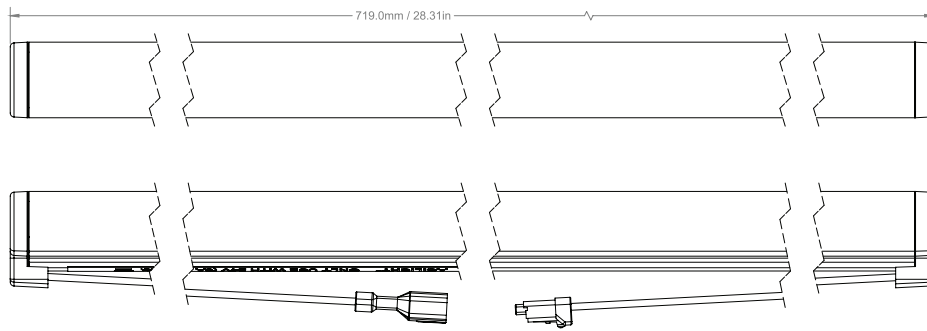

** +/- 5%

PRODUCT RATINGS | GREEN

Luminous Efficacy	335 cd/m ² *
Wattage per Meter	0.75 W/m 0.23 W/ft
Input Voltage	24 V DC
96W Power Supply Loading	117m / 383ft
Max Series Wiring	30m / 98ft
Ingress Protection	IP67
Operating Temperature	-40° - +140° F (-40° - +60° C)
L70 Lifetime @ 60° C	50,000 Hours
Warranty	5 Year Limited Warranty

** +/- 5%

0.7 METER LINERAYZ

1.2 METER LINERAYZ

2.4 METER LINERAYZ

FIELD CUT LINERAYZ

CUT LENGTH KEY*

Color	A
RED	16 x 22 mm
GREEN	22 x 18.7 mm

ACCESSORIES*