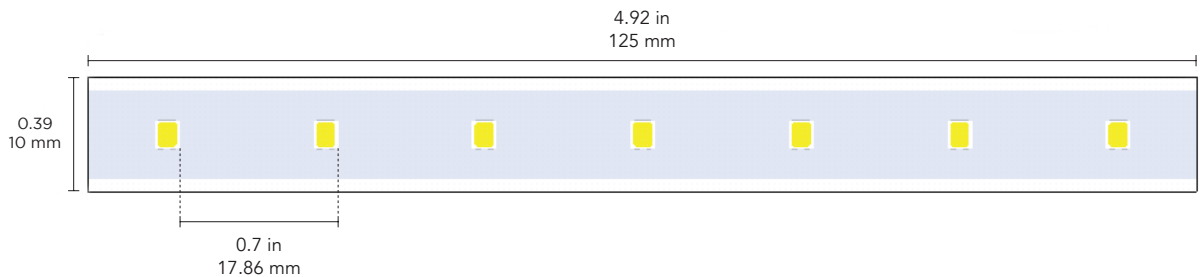

POWER SUPPLY LOADING

LS-R130-xxx-04.8-20-A					
	Power Supply	Single Ribbon Length - Meters	Parallel Ribbon Total Length - Meters	Single Ribbon Length - Feet	Parallel Ribbon Total Length - Feet
UL CLASS 2	60 W	11.5	11.5	37.73	37.73
	96 W	18	18	59.06	59.06
UL CLASS 1	180 W	27	33.75	88.58	110.7

Note 1. The number of meters in each parallel string should not exceed the specified maximum

POWER SUPPLY LOADING

LS-R130-xxx-07.3-20-A					
	Power Supply	Single Ribbon Length - Meters	Parallel Ribbon Total Length - Meters	Single Ribbon Length - Feet	Parallel Ribbon Total Length - Feet
UL CLASS 2	60 W	7.56	7.56	24.8	24.8
	96 W	11.84	11.84	38.85	38.85
UL CLASS 1	180 W	24.78	24.78	81.3	81.3

Note 1. The number of meters in each parallel string should not exceed the specified maximum

POWER SUPPLY LOADING

LS-R130-xxx-10.0-20-A					
	Power Supply	Single Ribbon Length - Meters	Parallel Ribbon Total Length - Meters	Single Ribbon Length - Feet	Parallel Ribbon Total Length - Feet
UL CLASS 2	60 W	5.52	5.52	18.11	18.11
	96 W	8.64	8.64	28.35	28.35
UL CLASS 1	180 W	16.2	16.2	53.15	53.15

Note 1. The number of meters in each parallel string should not exceed the specified maximum

DIMENSIONS

1. UL ONLY - These products are only suitable for connection to a UL rated Class 2 power source rated 12 Volt or less.
2. UL ONLY - These products are intended for use only when connected to a power source that complies with UL rated Class 2 voltage and energy limited circuit.
3. UL ONLY - When these units are connected to a UL rated Class 2 circuit, they are not to draw a total wattage of greater than the secondary or output rating of the UL rated Class 2 power supply.
4. These products may be secured in place in the end product by any means available.
5. These products are suitable for use in dry, damp, and wet locations. Not suitable for submersed applications.