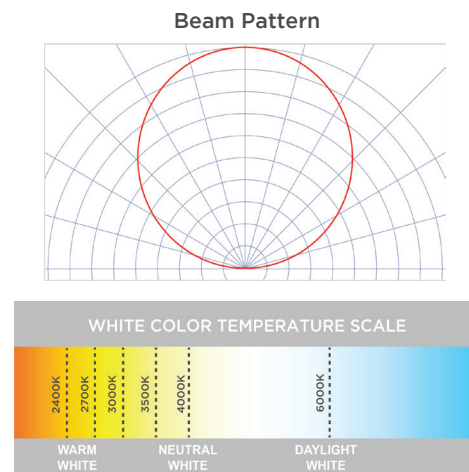

LUMINOUS INTENSITY DISTRIBUTION

REV: 18OCT2019
Data sheet subject to change without notice.