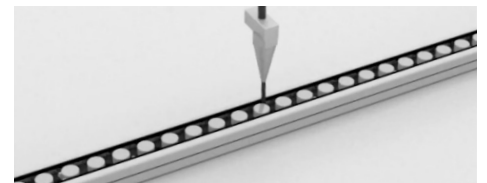

All Armor Series Fixtures are Protected with our Proprietary Gel-Flush™ Technology:

A special Dow Corning gel is injected throughout each fixture before we install the lens covers and end caps. The fixture is then set aside for a 24-hour curing period to seal the entire unit against the elements.