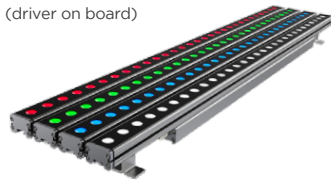

# ARMOR SERIES WALL GRAZERS & WASHERS

**AC MINI**  
(driver on board)

**Available Wattages / Lengths:**  
9W / 12.32 in. (313 mm)  
12W / 16.1 in. (410 mm)  
18W / 23.8 in. (605 mm)  
27W / 35.43 in. (900 mm)  
36W / 46.9 in. (1190 mm)

**Beam Angles:**  
10°x 10°, 20°x 20°, 25°x 25°, 50°x 50°, 10°x60°

**RGBW AC MINI**  
(driver on board)

**Available Wattages / Lengths:**  
20W / 16.1 in. (410 mm)  
30W / 23.8 in. (605 mm)  
45W / 35.4 in. (900 mm)  
60W / 47.2 in. (1190 mm)