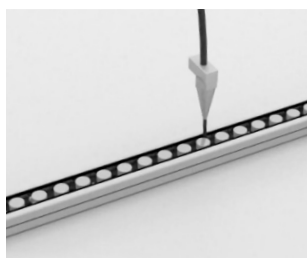

All Armor Series Fixtures are Protected with our Proprietary Gel-Flush™ Technology:

A special Dow Corning gel is injected throughout each fixture before we install the lens covers and end caps. The fixture is then set aside for a 24-hour curing period to seal the entire unit against the elements.

MOUNTING ACCESSORIES

SNAP-IN CLIP*

For narrow installations where mounting clips need to be installed first

MOUNTING ARMS

Adjustable length between wall and fixture

Small Mounting Arm:
6-9 in. (152-229 mm)

Large Mounting Arm:
14-22 in. (356-559 mm)

TILTABLE STAND*

For adjustable mounting angles up to 140°

LARGE TILTABLE STAND**

For adjustable mounting angles up to 180°

*Not available for AC Mini, RGBW AC Mini, and RGBW Mini

**Not available for Nano