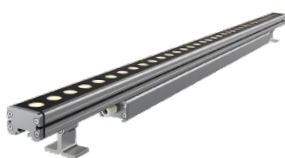

ARMOR SERIES WALL GRAZERS & WASHERS

AC MINI (driver on board)

Available Wattages / Lengths:

9W / 12.32 in. (313 mm)
12W / 16.1 in. (410 mm)
18W / 23.8 in. (605 mm)
27W / 35.43 in. (900 mm)
36W / 46.9 in. (1190 mm)

Beam Angles:
10°, 20°, 25°, 50°, 10°x60°

RGBW AC MINI (driver on board)

Available Wattages / Lengths:

20W / 16.1 in. (410 mm)
30W / 23.8 in. (605 mm)
45W / 35.4 in. (900 mm)
60W / 47.2 in. (1190 mm)

Beam Angles: 15°, 25°, 35°, 50°

NANO

Available Wattages / Lengths:

3W / 7.2 in. (182 mm)
9W / 19.7 in. (500 mm)
18W / 39.4 in. (1000 mm)

Available Beam Angles:
30°, 55°, 25x35°

MINI

Available Wattages / Lengths:

U.S. Version:
6W / 8.5 in. (215 mm)
12W / 16.1 in. (410 mm)
18W / 23.8 in. (605 mm)
36W / 46.9 in. (1190 mm)

Large Mounting Arm:
14-22 in. (356-559 mm)

TILTABLE STAND*

For adjustable mounting angles up to 140°

LARGE TILTABLE STAND**

For adjustable mounting angles up to 180°

*Not available for AC Mini, RGBW AC Mini, and RGBW Mini