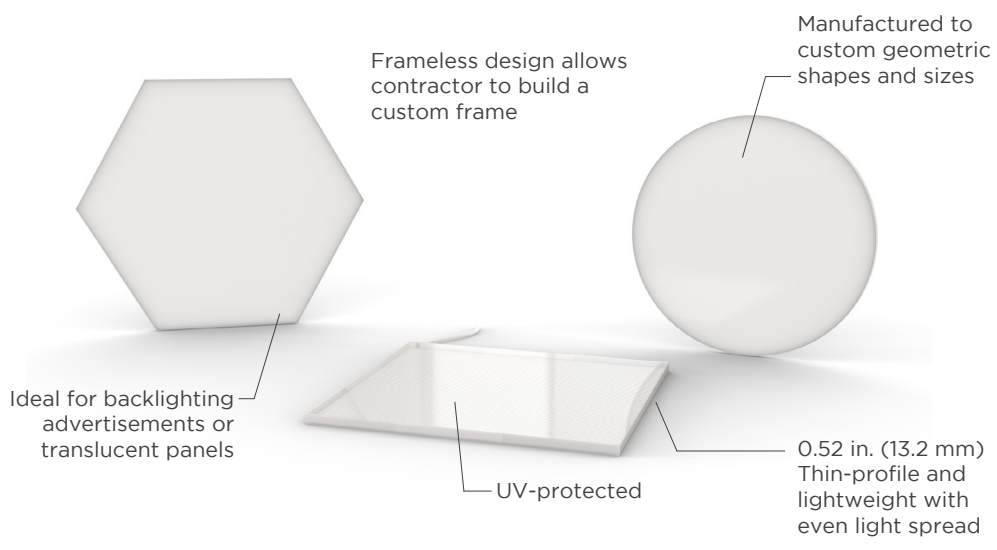

acolyte
Architectural Lighting Solutions

CUSTOMIZABLE BACKLYTE

- Length specifications:
Minimum: 0.78 in. (2 cm), Maximum: 51.2 in. (130 cm)
- Width specifications:
Minimum: 0.78 in. (2 cm), Maximum: 94.5 in. (240 cm)
- Static white, static color, and variable white models are constant current
- RGB models are 24V constant voltage and can be used with any of our 24V electronic drivers plus DMX controllers

AVAILABLE COLORS & COLOR TEMPERATURES:

Static White
2400K, 2700K,
3000K, 3500K,
4100K, 6000K

Static Colors
Red, Amber, Green,
Blue, Violet

RGB
Red + Green + Blue

RGBW
RGB + White

RGBA
RGB + Amber

Variable White
Warm + Cool White