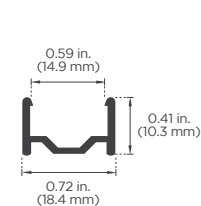

Direct AC Mounting Channel

Friction-fit Mounting Channel