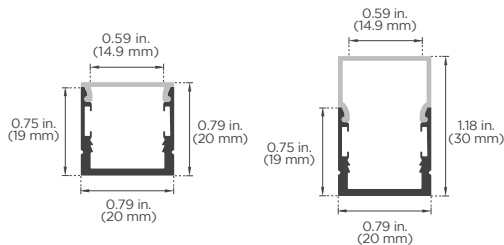

Direct AC Aluminum Channel

Flat Milky Lens

Square Milky Lens

Direct AC Mounting Channel