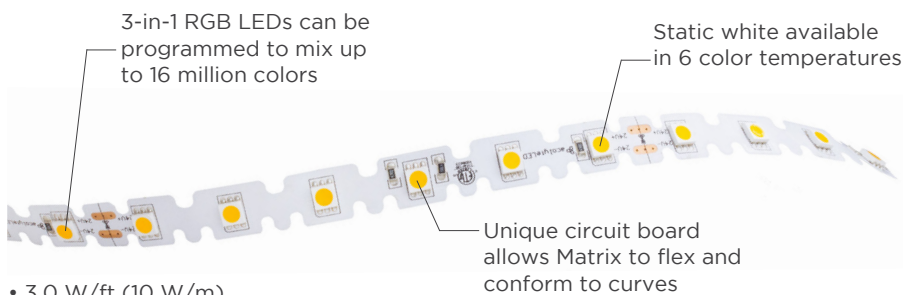

# MATRIX RIBBONLYTE

- 3.0 W/ft (10 W/m)
- 24 Volt input
- IP20
- RGB - All on: 49 lm/W
- RGB - All on: 149.79 lm/ft (484.75 lm/m)

IDEAL FOR CURVES, SHARP ANGLES, CIRCULAR COVES, AND COMPLEX SHAPES

## AVAILABLE COLOR TEMPERATURES

Horizontal and vertical bending

Bends up to 90 degrees

RoHS

IP20

Declare.