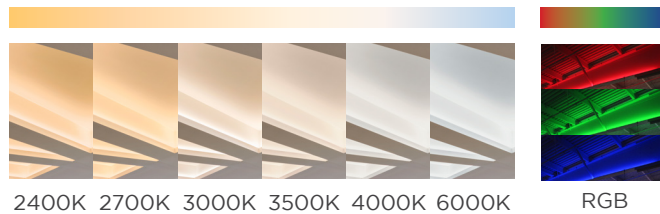

# MATRIX RIBBONLYTE

- 3.0 W/ft (10 W/m)
- 24 Volt input
- IP20
- RGB - All on: 49 lm/W
- RGB - All on: 149.79 lm/ft (484.75 lm/m)

IDEAL FOR CURVES, SHARP ANGLES, CIRCULAR COVES, AND COMPLEX SHAPES

## AVAILABLE COLOR TEMPERATURES

Horizontal and vertical bending

Bends up to 90 degrees

RoHS

IP20

Declare.