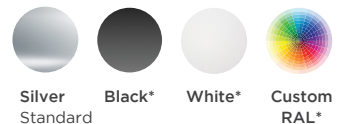

MICRO CHANNELS

Our special Micro Channels let you bring light to the smallest of spaces. Surface mounted or recessed, these Micro Channels pair with our Static White and Static Color Micro RibbonLyte to create elegant and efficient fixtures. Finish your complete Micro fixture in a standard silver, black or white or choose any powder coated custom color.

HOUSING FINISHES

Silver Standard Black* White* Custom RAL*

*Additional fee applies

Surface mounted Micro Channel fixtures are all closet rated when used with our Micro RibbonLyte.

AR7

W: 0.63 in. / 16.1 mm
H: 0.59 in. / 15 mm
Inside W: 0.33 in. / 8.5 mm

Lens finishes:
Milky

AR9

W: 0.54 in. / 13.6 mm
H: 0.35 in. / 8.9 mm
Inside W: 0.22 in. / 5.7 mm

Lens finishes:
Milky

AS7

W: 0.39 in. / 10 mm
H: 0.59 in. / 15 mm
Inside W: 0.31 in. / 8 mm

Lens finishes:
Milky