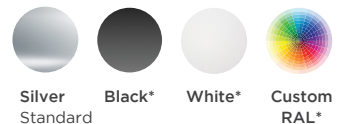

MICRO CHANNELS

Our special Micro Channels let you bring light to the smallest of spaces. Surface mounted or recessed, these Micro Channels pair with our Static White and Static Color Micro RibbonLyte to create elegant and efficient fixtures. Finish your complete Micro fixture in a standard silver, black or white or choose any powder coated custom color.

HOUSING FINISHES

*Additional fee applies

Surface mounted Micro Channel fixtures are all closet rated when used with our Micro RibbonLyte.

AR7

W: 0.63 in. / 16.1 mm
H: 0.59 in. / 15 mm
Inside W: 0.33 in. / 8.5 mm

Lens finishes:
Milky

AR9

W: 0.54 in. / 13.6 mm
H: 0.35 in. / 8.9 mm
Inside W: 0.22 in. / 5.7 mm

Lens finishes:
Milky

AS7

W: 0.39 in. / 10 mm
H: 0.59 in. / 15 mm
Inside W: 0.31 in. / 8 mm

Lens finishes:
Milky