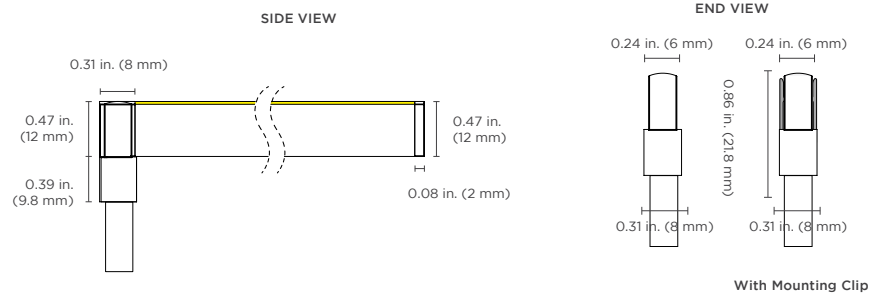

AVAILABLE CCTs & COLOR TEMPERATURES

(See next page for details on dimensions)

DIMENSIONS

NEON CONTOUR

- Static White, Variable White, RGB - 3.0 W/ft (9.8 W/m)
- 89.88 lm/ft (294.8 lm/m) at 3500K

Dimension drawings show the bottom power feed with molded end caps. See spec sheet for end power feed. Neon Silhouette RGB models use larger silicone end caps.

NEON CONTOUR PLUS

- Static White, Variable White, RGBW - 4.5 W/ft (14.76 W/m)
- 139.51 lm/ft (457.6 lm/m) at 3500K

Dimension drawings show the bottom power feed with molded end caps. See spec sheet for end power feed.

NEON SILHOUETTE

- Static White, Variable White, RGB - 3.0 W/ft (9.8 W/m)
- 56.52 lm/ft (185.4 lm/m) at 3500K

Dimension drawings show the bottom power feed with molded end caps. See spec sheet for end power feed. Neon Silhouette RGB models use larger silicone end caps.