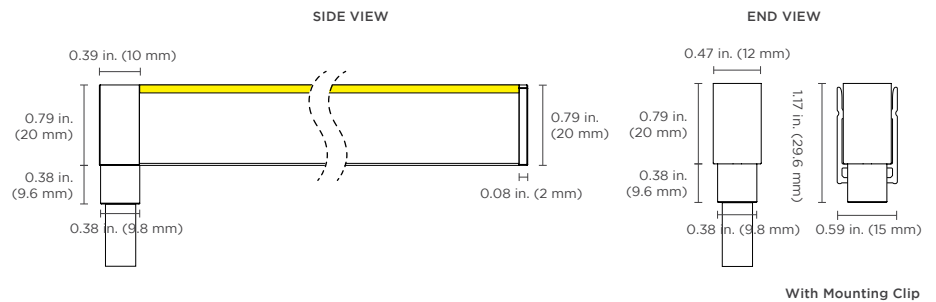

AVAILABLE CCTs & COLOR TEMPERATURES

(See next page for details on dimensions)

DIMENSIONS

NEON CONTOUR

- Static White, Variable White, RGB - 3.0 W/ft (9.8 W/m)
- 89.88 lm/ft (294.8 lm/m) at 3500K

Dimension drawings show the bottom power feed with molded end caps. See spec sheet for end power feed. Neon Silhouette RGB models use larger silicone end caps.

NEON CONTOUR PLUS

- Static White, Variable White, RGBW - 4.5 W/ft (14.76 W/m)
- 139.51 lm/ft (457.6 lm/m) at 3500K

Dimension drawings show the bottom power feed with molded end caps. See spec sheet for end power feed.

NEON SILHOUETTE

- Static White, Variable White, RGB - 3.0 W/ft (9.8 W/m)
- 56.52 lm/ft (185.4 lm/m) at 3500K

Dimension drawings show the bottom power feed with molded end caps. See spec sheet for end power feed. Neon Silhouette RGB models use larger silicone end caps.

NEON SILHOUETTE PLUS

- Static White, Variable White, RGBW - 4.5 W/ft (14.76 W/m)
- RGBW Addressable - 5.3 W/ft (17.4 W/m)
- 104.2 lm/ft (341.8 lm/m) at 3500K

Dimension drawings show the bottom power feed with molded end caps. See spec sheet for end power feed.