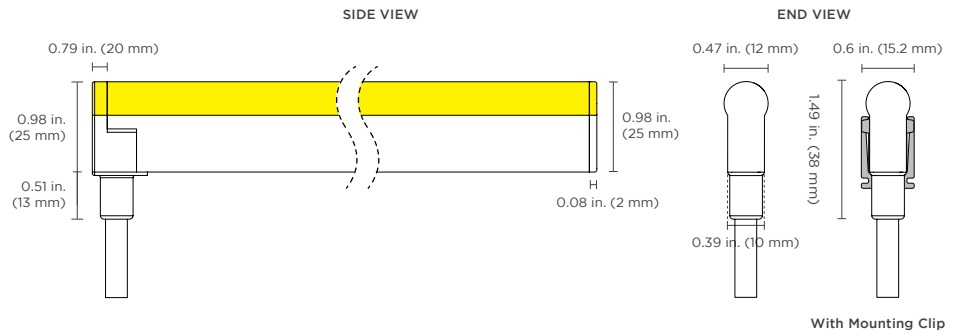

FEATURES

- Flexible silicone LED tube creates vivid light and bold statements
- Waterproof and UV resistant IP67
- Neon Silhouette, Neon Contour: Static White, Variable White, RGB
- Neon Contour Plus: Static White, Variable White, RGBW Neon
- Silhouette Plus, Neon Apex: Static White, Variable White, RGBW, RGBW Addressable

AVAILABLE CCTs & COLOR TEMPERATURES

(See next page for details on dimensions)

DIMENSIONS

NEON CONTOUR

- Static White, Variable White, RGB - 3.0 W/ft (9.8 W/m)
- 89.88 lm/ft (294.8 lm/m) at 3500K

Dimension drawings show the bottom power feed with molded end caps. See spec sheet for end power feed. Neon Silhouette RGB models use larger silicone end caps.

NEON CONTOUR PLUS

- Static White, Variable White, RGBW - 4.5 W/ft (14.76 W/m)
- 139.51 lm/ft (457.6 lm/m) at 3500K

Dimension drawings show the bottom power feed with molded end caps. See spec sheet for end power feed.

NEON SILHOUETTE

- Static White, Variable White, RGB - 3.0 W/ft (9.8 W/m)
- 56.52 lm/ft (185.4 lm/m) at 3500K

Dimension drawings show the bottom power feed with molded end caps. See spec sheet for end power feed. Neon Silhouette RGB models use larger silicone end caps.