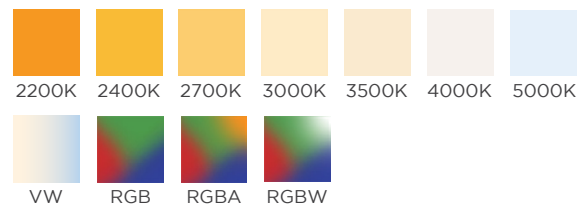

FEATURES

- Flexible silicone LED tube creates vivid light and bold statements
- Waterproof and UV resistant IP67
- Neon Silhouette, Neon Contour: Static White, Variable White, RGB
- Neon Contour Plus: Static White, Variable White, RGBW Neon
- Silhouette Plus, Neon Apex: Static White, Variable White, RGBW, RGBW Addressable

AVAILABLE CCTs & COLOR TEMPERATURES

(See next page for details on dimensions)

DIMENSIONS

NEON CONTOUR

- Static White, Variable White, RGB - 3.0 W/ft (9.8 W/m)
- 89.88 lm/ft (294.8 lm/m) at 3500K

Dimension drawings show the bottom power feed with molded end caps. See spec sheet for end power feed. Neon Silhouette RGB models use larger silicone end caps.

NEON CONTOUR PLUS

- Static White, Variable White, RGBW - 4.5 W/ft (14.76 W/m)
- 139.51 lm/ft (457.6 lm/m) at 3500K

Dimension drawings show the bottom power feed with molded end caps. See spec sheet for end power feed.

NEON SILHOUETTE

- Static White, Variable White, RGB - 3.0 W/ft (9.8 W/m)
- 56.52 lm/ft (185.4 lm/m) at 3500K

Dimension drawings show the bottom power feed with molded end caps. See spec sheet for end power feed. Neon Silhouette RGB models use larger silicone end caps.