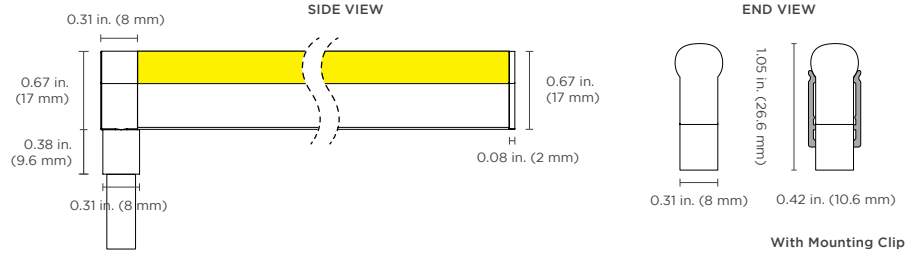

AVAILABLE CCTs & COLOR TEMPERATURES

(See next page for details on dimensions)

DIMENSIONS

NEON CONTOUR

- Static White, Variable White, RGB - 3.0 W/ft (9.8 W/m)
- 89.88 lm/ft (294.8 lm/m) at 3500K

Dimension drawings show the bottom power feed with molded end caps. See spec sheet for end power feed. Neon Silhouette RGB models use larger silicone end caps.

NEON CONTOUR PLUS

- Static White, Variable White, RGBW - 4.5 W/ft (14.76 W/m)
- 139.51 lm/ft (457.6 lm/m) at 3500K

Dimension drawings show the bottom power feed with molded end caps. See spec sheet for end power feed.

NEON SILHOUETTE

- Static White, Variable White, RGB - 3.0 W/ft (9.8 W/m)
- 56.52 lm/ft (185.4 lm/m) at 3500K

Dimension drawings show the bottom power feed with molded end caps. See spec sheet for end power feed. Neon Silhouette RGB models use larger silicone end caps.