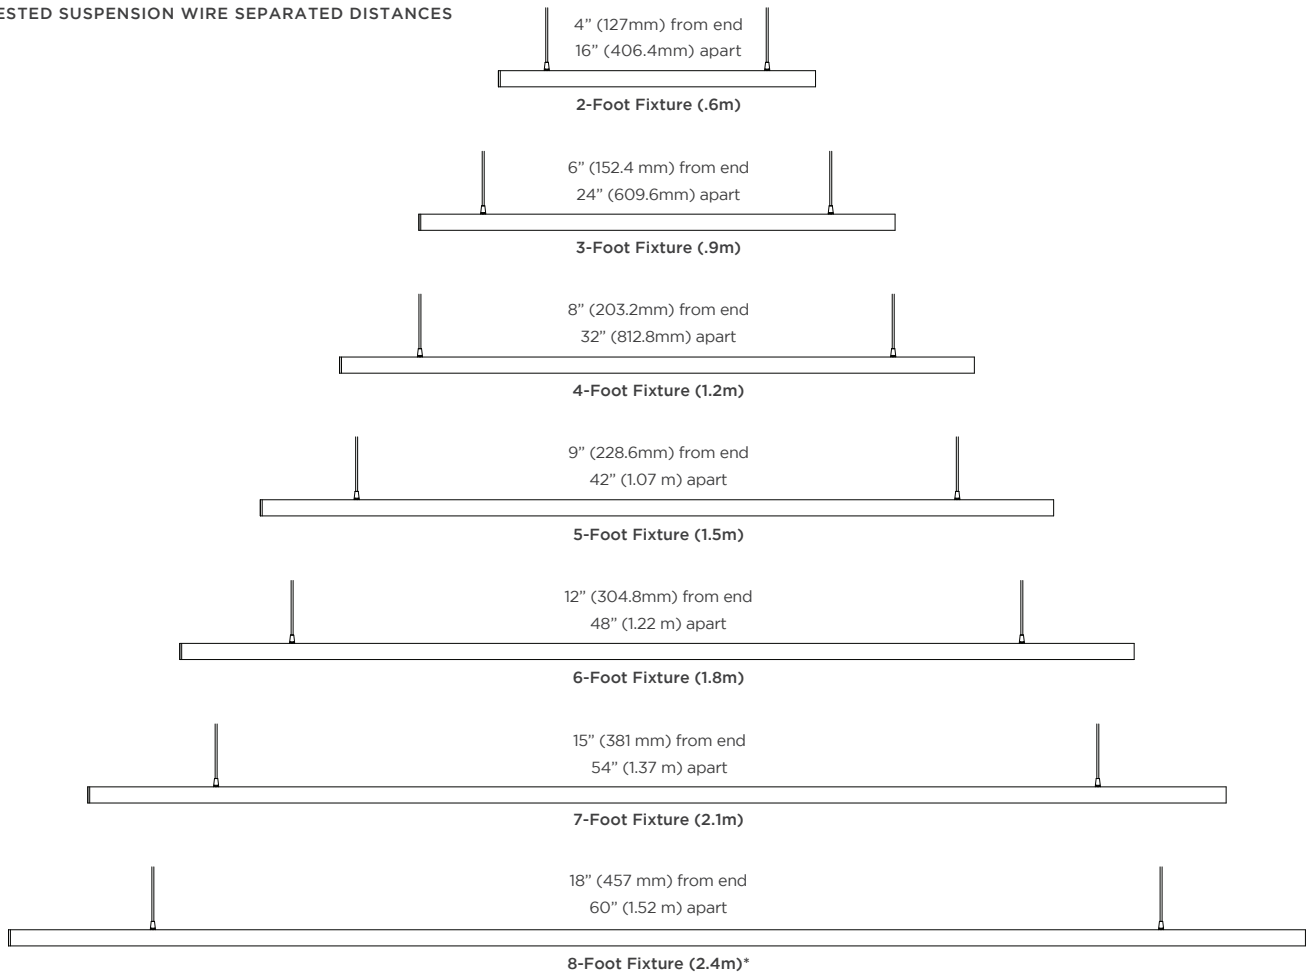

SPECIFICATIONS / LUMEN DATA / SUGGESTED SUSPENSION WIRE SEPARATED DISTANCES

SPECIFICATIONS	
	<table border="1"> <tr> <td>Beam Angle</td> <td>106°</td> </tr> <tr> <td>Lens Type</td> <td>Milky</td> </tr> <tr> <td>Length</td> <td>Sold in 1 foot (304.8 mm) or 1/2 meter increments</td> </tr> <tr> <td>Operating Voltage</td> <td>27-54 V</td> </tr> <tr> <td>Dimming</td> <td>0-10V, DALI</td> </tr> <tr> <td>Colors</td> <td>2700K, 3000K, 3500K, 4000K, 5000K</td> </tr> <tr> <td>Certifications</td> <td>RoHS, ETL</td> </tr> <tr> <td>Weight</td> <td>0.48 lbs/ft (0.72 kg/m)</td> </tr> <tr> <td>Diameter</td> <td>2.4 in (61 mm)</td> </tr> </table>

LUMEN DATA / FIXTURE TESTED AT 3500K									
	W/ft	lm/ft	W/2 ft	lm/2 ft	W/4 ft	lm/4 ft	W/8 ft	lm/8 ft	lm/W
LO	3.5	377.0	7.0	754.0	14.0	1508.0	28.0	3016.0	107.0
SO	8.5	904.0	17.0	1808.0	34.0	3616.0	68.0	7323.0	106.0
HO	12.2	1214.0	24.4	2428.0	48.8	4856.0	97.6	9712.0	99.0

SUGGESTED SUSPENSION WIRE SEPARATED DISTANCES

GENLED Acolyte® does not warrant or represent that the information is free from errors or omission. The information may change without notice and GENLED Acolyte® is not in any way liable for the accuracy of any information printed and stored or in any way interpreted or used.