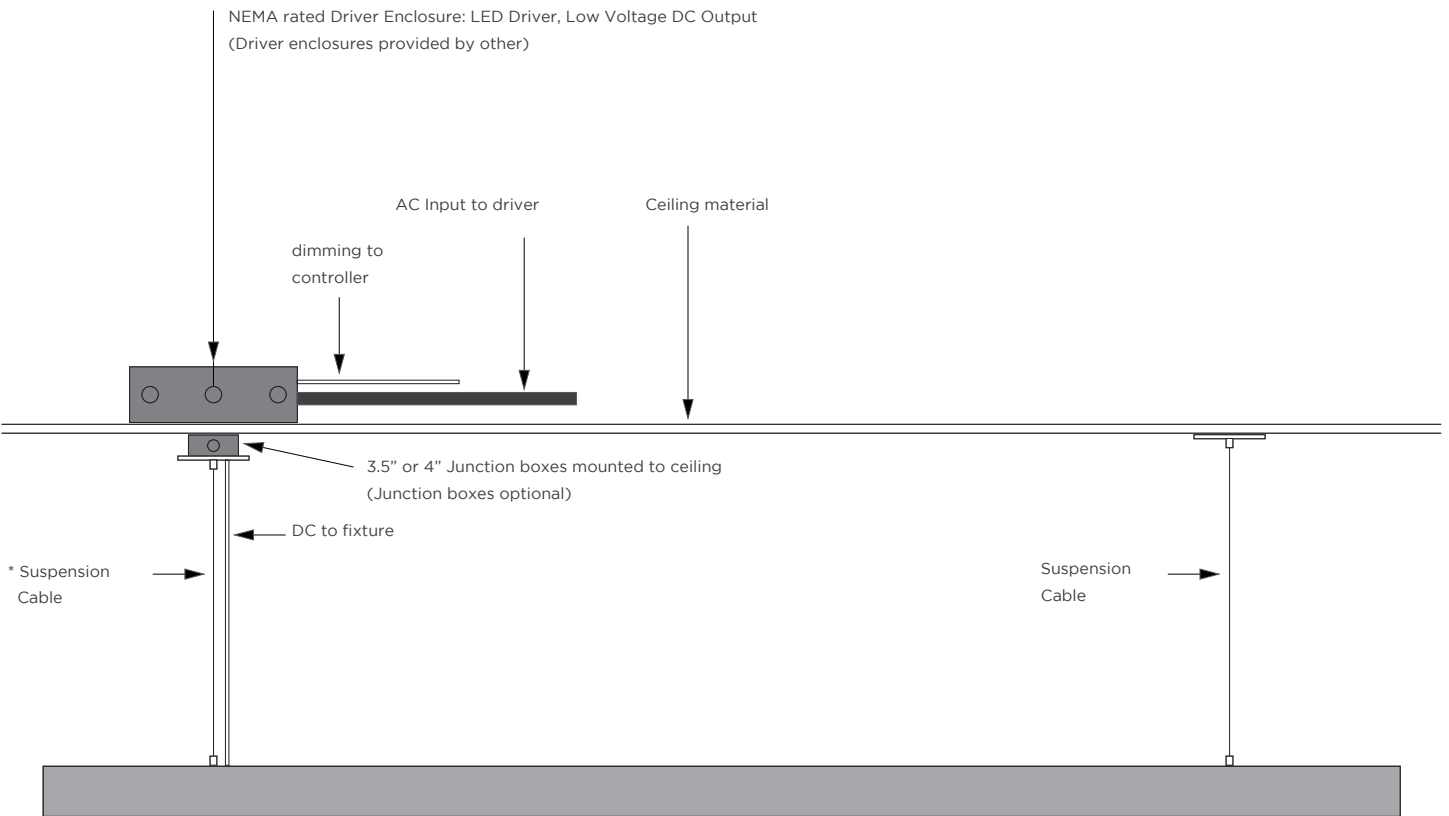

FIXTURE INSTALLATION

- Length of Suspension Cable from ceiling to fixture: 150 inches (3.81 meter)
- Field cuttable to any length
- Driver can also be mounted integral to fixture.