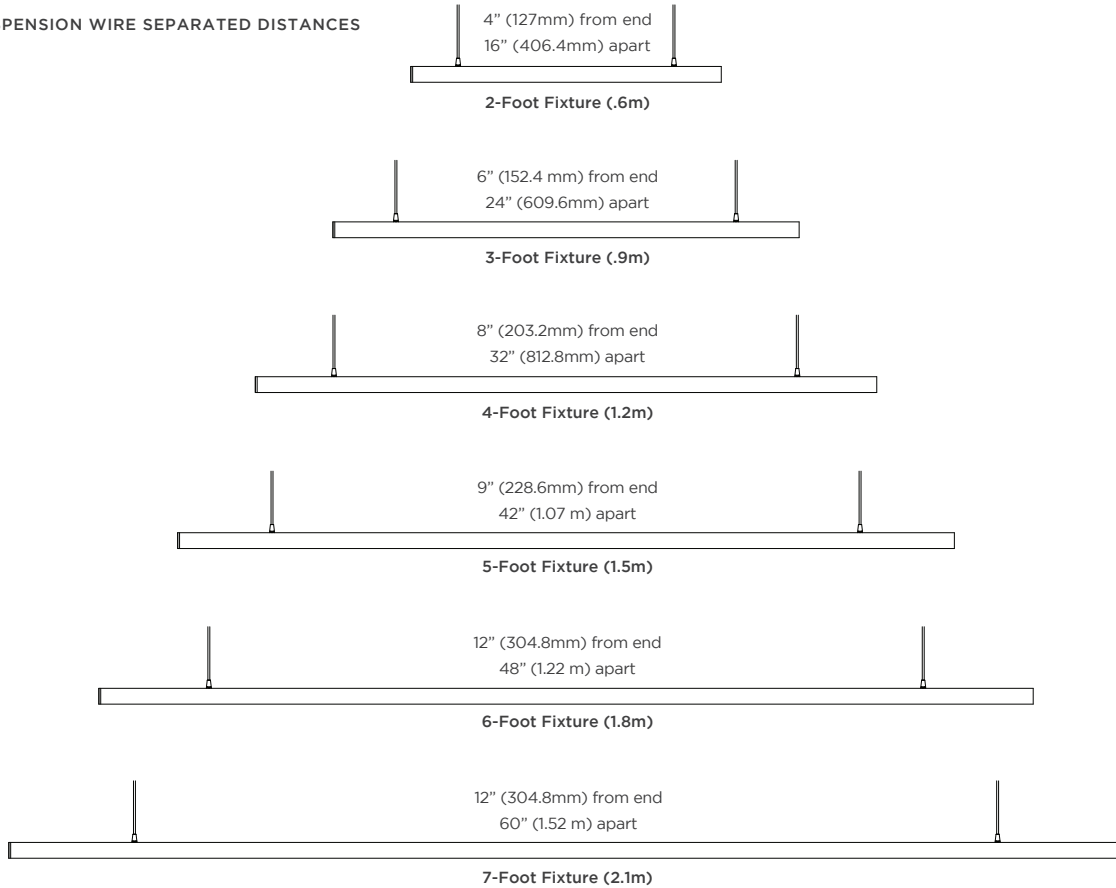

SPECIFICATIONS / LUMEN DATA / SUGGESTED SUSPENSION WIRE SEPARATED DISTANCES

SPECIFICATIONS		
	Beam Angle	102°
	Lens Type	Milky
	Length	Sold in 1 foot (304.8 mm) or 1/2 meter increments
	Operating Voltage	27-54 V
	Dimming	0-10V, DALI
	Colors	2700K, 3000K, 3500K, 4000K, 5000K
	Certifications	RoHS, ETL
	Weight	0.96 lbs/ft (1.43 kg/m) without integral driver
	Width	2.44 in (62 mm)
	Height	3.23 in (82 mm)
Max Length	7 ft (2.1 m) plus end cap thickness. Fixtures can be connected to make longer sections.	

LUMEN DATA / FIXTURE TESTED AT 3500K										
		W/ft	lm/ft	W/2 ft	lm/2 ft	W/4 ft	lm/4 ft	W/7 ft	lm/7 ft	lm/W
PS2	LO	3.3	360.0	6.6	719.0	13.2	1438.0	23.1	2516.5	108.0
	SO	6.7	697.0	13.4	1394.0	26.8	2788.0	46.9	4879.0	104.0
	HO	9.7	950.0	19.4	1900.0	38.8	3800.0	67.9	6650.0	98.0

SUGGESTED SUSPENSION WIRE SEPARATED DISTANCES

GENLED Acolyte® does not warrant or represent that the information is free from errors or omission. The information may change without notice and GENLED Acolyte® is not in any way liable for the accuracy of any information printed and stored or in any way interpreted or used.