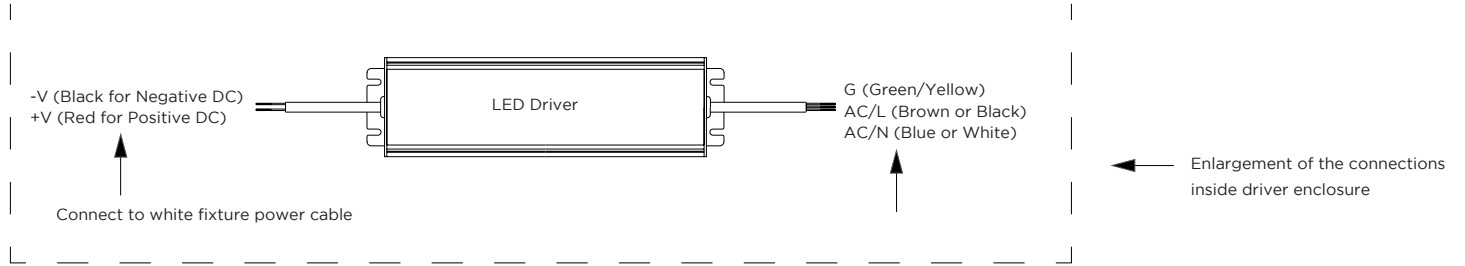

FIXTURE INSTALLATION

- Length of Suspension Cable from ceiling to fixture: 150 inches (3.81 meter)
- Field cuttable to any length
- Driver can also be mounted integral to fixture.