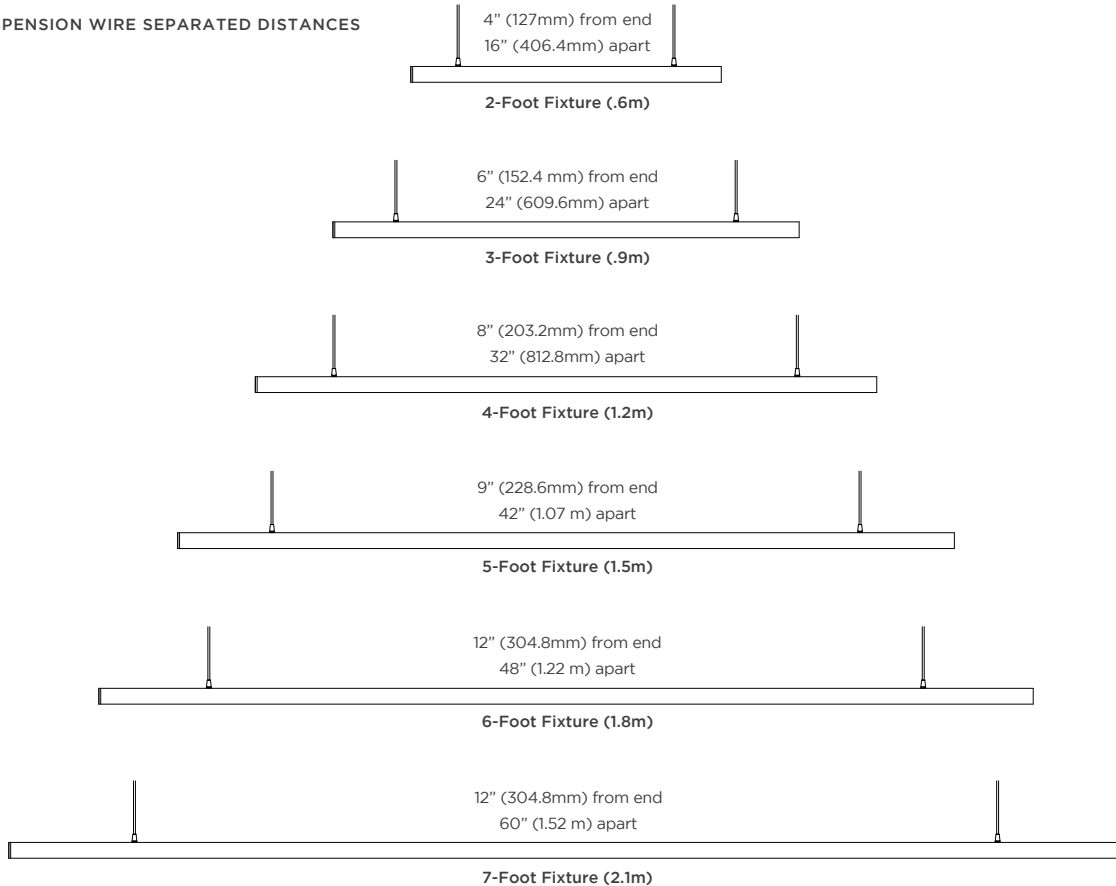

* For Direct only, leave blank

AVAILABLE COLOR TEMPERATURES

SPECIFICATIONS / LUMEN DATA / SUGGESTED SUSPENSION WIRE SEPARATED DISTANCES

SPECIFICATIONS

Beam Angle	100°
Lens Type	Milky
Length	Sold in 1 foot (304.8 mm) or 1/2 meter increments
Operating Voltage	27-54 V
Dimming	0-10V, DALI
Colors	2700K, 3000K, 3500K, 4000K, 5000K
Certifications	RoHS, ETL
Weight	1.75 lbs/ft (2.60 kg/m) without integral driver
Width	3.07 in (78 mm)
Height	4.02 in (102 mm)
Max Length	7 ft (2.1 m) plus end cap thickness. Fixtures can be connected to make longer sections.

LUMEN DATA / FIXTURE TESTED AT 3500K

DIRECT SIDE (DOWN)

	W/ft	lm/ft	W/2 ft	lm/2 ft	W/4 ft	lm/4 ft	W/7 ft	lm/7 ft	lm/W
LO	6.9	621.0	13.8	1242.0	27.6	2484.0	48.3	4347.0	90.0
SO	9.3	818.4	18.6	1636.8	37.2	3273.6	65.1	5728.8	88.0
HO	12.1	1046.0	24.2	2092.0	48.4	4184.0	84.7	7322.0	86.0

INDIRECT SIDE (UP)

LO	3.4	323.0	6.8	646.0	13.6	1292.0	23.8	2261.0	95.0
SO	8.6	805.0	17.2	1610.0	34.4	3220.0	60.2	5635.0	94.0
HO	12.3	1125.0	24.6	2250.0	49.2	4500.0	86.1	7875.0	91.0

SUGGESTED SUSPENSION WIRE SEPARATED DISTANCES