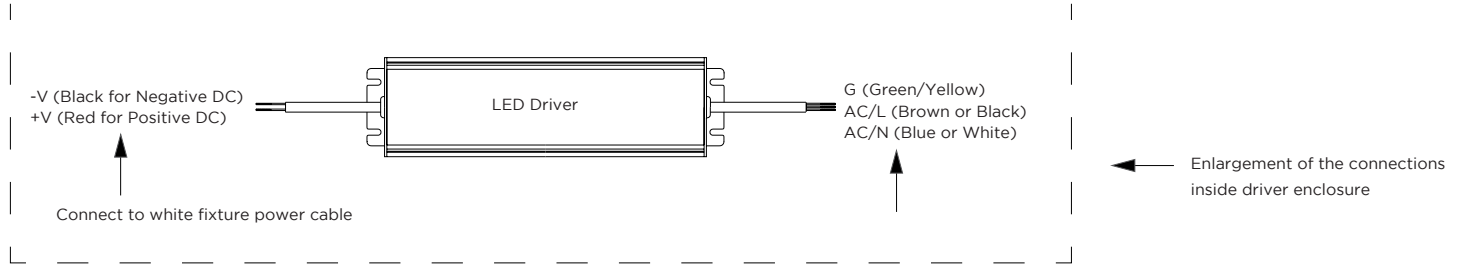

FIXTURE INSTALLATION

- Max Suspension Cable length from ceiling to fixture: 150 inches (3.81 meter)
- Field cuttable to any length
- Drivers can be mounted integral to fixture