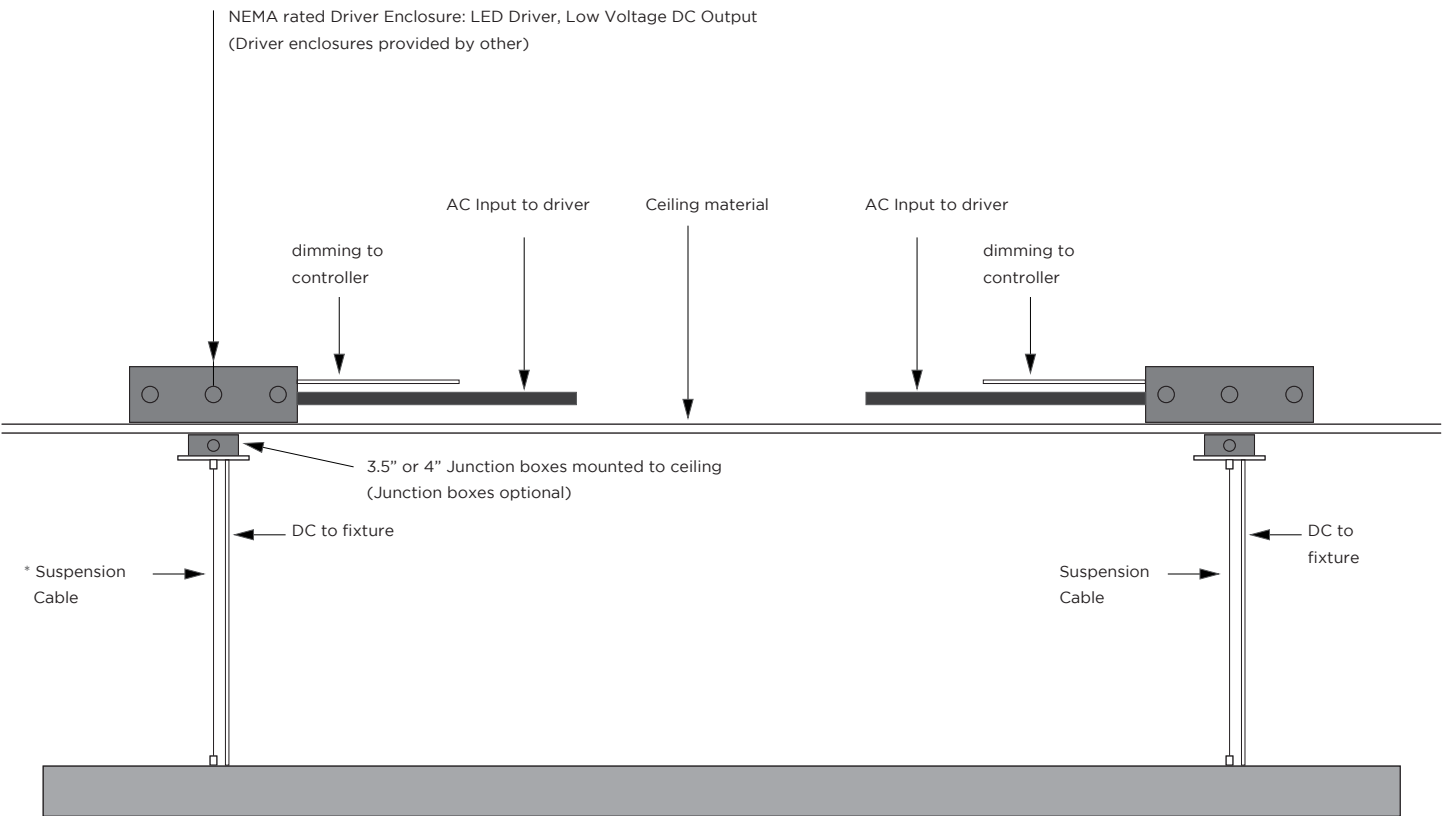

* For Direct only, leave blank

AVAILABLE COLOR TEMPERATURES

SPECIFICATIONS / LUMEN DATA / SUGGESTED SUSPENSION WIRE SEPARATED DISTANCES

SPECIFICATIONS

Beam Angle	100°
Lens Type	Milky
Length	Sold in 1 foot (304.8 mm) or 1/2 meter increments
Operating Voltage	27-54 V
Dimming	0-10V, DALI
Colors	2700K, 3000K, 3500K, 4000K, 5000K
Certifications	RoHS, ETL
Weight	1.75 lbs/ft (2.60 kg/m) without integral driver
Width	3.07 in (78 mm)
Height	4.02 in (102 mm)
Max Length	7 ft (2.1 m) plus end cap thickness. Fixtures can be connected to make longer sections.

INDIRECT SIDE (UP)

LO	3.4	323.0	6.8	646.0	13.6	1292.0	23.8	2261.0	95.0
SO	8.6	805.0	17.2	1610.0	34.4	3220.0	60.2	5635.0	94.0
HO	12.3	1125.0	24.6	2250.0	49.2	4500.0	86.1	7875.0	91.0

SUGGESTED SUSPENSION WIRE SEPARATED DISTANCES

FIXTURE INSTALLATION

- * Max Suspension Cable length from ceiling to fixture: 150 inches (3.81 meter)
- * Field cuttable to any length
- * Drivers can be mounted integral to fixture