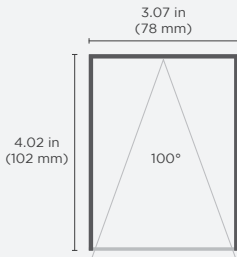

- | | | |
|---------------|---------------|-------------|
| Commercial | Hospitality | Residential |
| Entertainment | Museums | Retail |
| Healthcare | Public Spaces | |

RoHS

IP20

ORDERING GUIDE

Category	Output		Fixture Length		
PS3					
PS3	LO - Low Direct Only	SO-LO - Standard Direct, Low Indirect	2 - 2 ft	6 - 6 ft	0.5m - 0.5 m
	SO - Standard Direct Only	SO-SO - Standard Direct, Standard Indirect	3 - 3 ft	7 - 7 ft	1m - 1 m
	HO - High Direct Only	SO-HO - Standard Direct, High Indirect	4 - 4 ft		1.5m - 1.5 m
	LO-LO - Low Direct, Low Indirect	HO-LO - High Direct, Low Indirect	5 - 5 ft		2m - 2 m
	LO-SO - Low Direct, Standard Indirect	HO-SO - High Direct, Standard Indirect			
	LO-HO - Low Direct, High Indirect	HO-HO - High Direct, High Indirect			

* For Direct only, leave blank

AVAILABLE COLOR TEMPERATURES

SPECIFICATIONS / LUMEN DATA / SUGGESTED SUSPENSION WIRE SEPARATED DISTANCES

SPECIFICATIONS

Beam Angle	100°
Lens Type	Milky
Length	Sold in 1 foot (304.8 mm) or 1/2 meter increments
Operating Voltage	27-54 V
Dimming	0-10V, DALI
Colors	2700K, 3000K, 3500K, 4000K, 5000K
Certifications	RoHS, ETL
Weight	1.75 lbs/ft (2.60 kg/m) without integral driver
Width	3.07 in (78 mm)
Height	4.02 in (102 mm)
Max Length	7 ft (2.1 m) plus end cap thickness. Fixtures can be connected to make longer sections.

LUMEN DATA / FIXTURE TESTED AT 3500K

DIRECT SIDE (DOWN)

	W/ft	lm/ft	W/2 ft	lm/2 ft	W/4 ft	lm/4 ft	W/7 ft	lm/7 ft	lm/W
LO	6.9	621.0	13.8	1242.0	27.6	2484.0	48.3	4347.0	90.0
SO	9.3	818.4	18.6	1636.8	37.2	3273.6	65.1	5728.8	88.0
HO	12.1	1046.0	24.2	2092.0	48.4	4184.0	84.7	7322.0	86.0

INDIRECT SIDE (UP)

LO	3.4	323.0	6.8	646.0	13.6	1292.0	23.8	2261.0	95.0
SO	8.6	805.0	17.2	1610.0	34.4	3220.0	60.2	5635.0	94.0
HO	12.3	1125.0	24.6	2250.0	49.2	4500.0	86.1	7875.0	91.0

SUGGESTED SUSPENSION WIRE SEPARATED DISTANCES