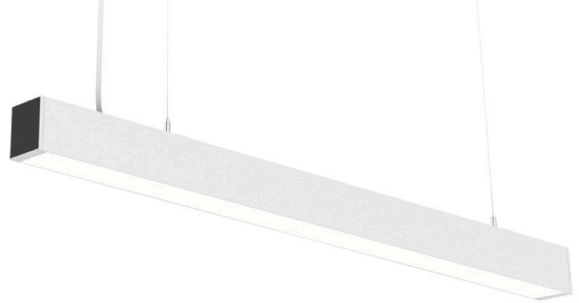

Date _____ Project _____

Notes _____

PS3 LINEAR LYTE PENDANT FIXTURE

Create a beautifully lit space with one of our nine pendant fixture profiles. PS3 linear fixture is sold in 1 foot increments, with 5 different color temperature options.

- Sold in 1 foot (304.8 mm) or 1/2 meter increments
- UV Resistant lenses
- 0-10 V or DALI Dimmable
- Standard powdercoating in Silver, Black, and White (Custom colors available)
- Assembled in USA

Applications:

Commercial	Hospitality	Residential
Entertainment	Museums	Retail
Healthcare	Public Spaces