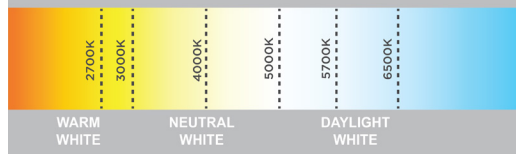

LUMINOUS INTENSITY DISTRIBUTION

Beam Pattern

AVAILABLE COLOR TEMPERATURES

6500K, 5700K, 5000K, 4000K, 3000K, 2700K

WHITE COLOR TEMPERATURE SCALE

MODULE DIMENSIONS

Length	Width	Height
4.06 in. (103 mm)	1.46 in. (37.1 mm)	0.72 in. (18.2 mm)

CLASS 2 CONSTANT CURRENT (UL CERTIFIED)

5 YEAR LIMITED WARRANTY

ONWhite[®] COLOR CONSISTENCY

VERSALENZ[®] ADVANCED OPTICS

CAPZUL[®] WATERPROOF

UV RESISTANT

50,000 HRS L70 LIFETIME

REV.27DEC2022