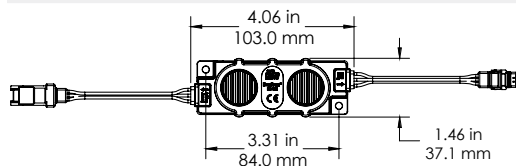

CE RoHS LM-79 LM-80 IP68

FEATURES	
Luminous Efficacy	96.33 lm/W (12V) / 97.32 lm/W (24V)
Module Spacing	12 in. (305 mm)
Wattage per Module	4.51 W Max. (12V) / 5.32 W Max. (24V)
Nominal Light Output	300 - 415 lm/module
Power Supply Loading	11 modules per 60 W (12V) 17 modules per 100 W (24V)
Input Current	0.376 A (12V) / 0.211 A (24V)

LUMINOUS INTENSITY DISTRIBUTION

Beam Pattern

AVAILABLE COLOR TEMPERATURES

6500K, 5700K, 5000K, 4000K, 3000K, 2700K

WHITE COLOR TEMPERATURE SCALE

MODULE DIMENSIONS

Length	Width	Height
4.06 in. (103 mm)	1.46 in. (37.1 mm)	0.72 in. (18.2 mm)