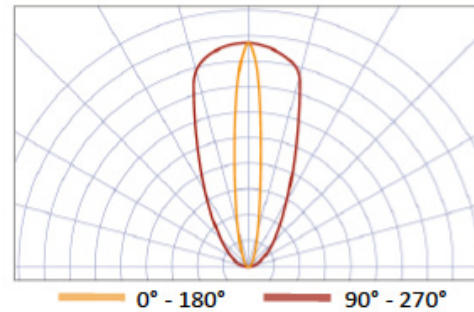

AGILIGHT[®]
Innovative Signage Lighting

BOXRAYZ EDGE 3.0

LED SIGNAGE MODULES

EDGE-LIT BOX SIGNS (3-6 IN.) | WALL WASHING | BILLBOARD UPLIGHT

BOXRAYZ[®] EDGE 3.0 - Feature an edge lighting beam pattern that enables large light coverage per module and significantly lowers the number of modules per sign. This technology allows for the lowest energy consumption and the lowest total premium LED system cost in the market, reducing installation costs for sign makers and end users. Our unique BoxRayz[®] EDGE 3.0 modules can be used with either a 12V or 24V constant voltage power supply.

CE RoHS LM-79 LM-80 IP68

FEATURES	
Luminous Efficacy	96.33 lm/W (12V) / 97.32 lm/W (24V)
Module Spacing	12 in. (305 mm)
Wattage per Module	4.51 W Max. (12V) / 5.32 W Max. (24V)
Nominal Light Output	300 - 415 lm/module
Power Supply Loading	11 modules per 60 W (12V) 17 modules per 100 W (24V)
Input Current	0.376 A (12V) / 0.211 A (24V)

Sign Type	Mounting Configuration	Depth (in)	Module Spacing (ft)
Single-Face (using 7328 white acrylic, 0.18")	On 1 edge	3	0.58
		4	0.67
		5	0.83
	On 2 opposite edges	3	0.58
		4	0.67
		5	0.83
Double-Face (using 7328 white acrylic, 0.18")	On 1 edge	3	0.42
		4	0.50
		5	0.75
	On 2 opposite edges	6	0.75
		3	0.42
		4	0.50
	5	0.75	
	6	0.75	

LUMINOUS INTENSITY DISTRIBUTION

Beam Pattern

AVAILABLE COLOR TEMPERATURES

6500K, 5700K, 5000K, 4000K, 3000K, 2700K

WHITE COLOR TEMPERATURE SCALE

MODULE DIMENSIONS

Length	Width	Height
4.06 in. (103 mm)	1.46 in. (37.1 mm)	0.72 in. (18.2 mm)