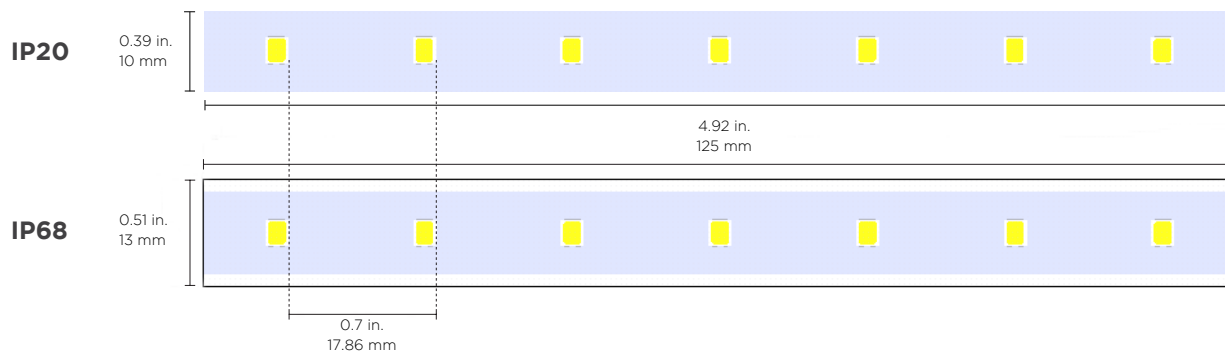

### FEATURES

<b>Luminous Efficacy</b>	112 - 129 lm/W (IP20) 94 - 110 lm/W (IP68)
<b>Available Wattages</b>	1.46 W/ft, 2.2 W/ft, 3.1 W/ft (4.8 W/m, 7.26 W/m, 10.06 W/m)
<b>Input Voltage</b>	24 V DC
<b>LED Pitch</b>	7 LEDs per 125 mm
<b>Nominal Light Output</b>	IP20: 175 - 369 lm/ft (575 - 1200 lm/m) IP68: 149 - 314 lm/ft (490 - 1020 lm/m)

### MODULE DIMENSIONS DIMENSIONS

Product	Cutable Length	Width	LED Spacing
IP20 RibbonRayz	4.92 in. / 125 mm	0.39 in. / 10 mm	0.7 in. / 17.86 mm
IP68 RibbonRayz	4.92 in. / 125 mm	0.51 in. / 13 mm	0.7 in. / 17.86 mm