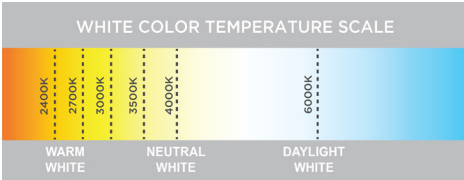

### FEATURES

<b>Luminous Efficacy</b>	112 - 129 lm/W (IP20) 94 - 110 lm/W (IP68)
<b>Available Wattages</b>	1.46 W/ft, 2.2 W/ft, 3.1 W/ft (4.8 W/m, 7.26 W/m, 10.06 W/m)
<b>Input Voltage</b>	24 V DC
<b>LED Pitch</b>	7 LEDs per 125 mm
<b>Nominal Light Output</b>	IP20: 175 - 369 lm/ft (575 - 1200 lm/m) IP68: 149 - 314 lm/ft (490 - 1020 lm/m)

### LUMINOUS INTENSITY DISTRIBUTION

Beam Pattern

3Yr

3 YEAR STD. WARRANTY

ONEWhite<sup>®</sup> COLOR CONSISTENCY

### AVAILABLE COLOR TEMPERATURES

6000K, 4000K, 3500, 3000K, 2700K, 2400K

CONSTANT CURRENT

50,000 HRS L70 LIFETIME