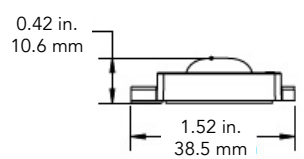

CE **RoHS LM-79 LM-80 IP68**

FEATURES	
Luminous Efficacy	113 lm/W (U430) 104 lm/W (U450) 106 lm/W (U470)
Module Spacing	4 in. (100 mm) for U430 only 6 in. (150 mm) for U430, U450, U470
Wattage per Module	0.3 W (U430) 0.48 W (U450) 0.66 W (U470)
Nominal Light Output	30 - 34 lm/module (U430) 44 - 50 lm/module (U450) 63 - 70 lm/module (U470)
Power Supply Loading	184 modules per 60 W (U430) 115 modules per 60 W (U450) 84 modules per 60 W (U470)
Input Current	0.025 A/modules (U430) 0.04 A/modules (U450) 0.055 A/modules (U470)
Depth Range	1.2 in. (30 mm) to 2 in. (50 mm) (U430) 2 in. (50 mm) to 3 in. (75 mm) (U450) 3 in. (75 mm) to 4 in. (100 mm) (U470)

LUMINOUS INTENSITY DISTRIBUTION

Note: U430's 100 mm spacing model is only available in 6500K

MODULE DIMENSIONS

Length	Width	Height
1.52 in. / 38.5 mm	1.03 in. / 26.2 mm	0.42 in. / 10.6 mm

NOTES: WIRE IS 18 AWG / 0.82 mm²
RED STRIPE (+), WHITE (-)