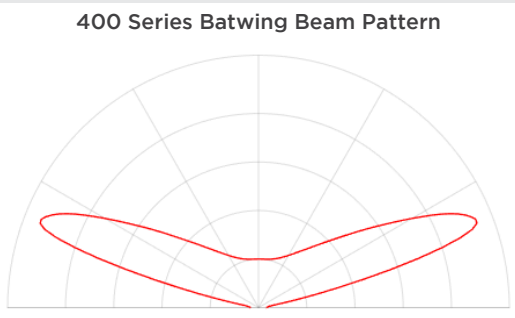

ULTRA 400 SERIES

LED SIGNAGE MODULES

SHALLOW CHANNEL LETTERS | BOX AND CABINET SIGNS | COVE LIGHTING

ULTRA 400 SERIES - These modules are comprehensive options for super low-profile 1.2 in. (30 mm) to 4 in. (100 mm) signage applications. With three lumen outputs to choose from, the ULTRA 430, ULTRA 450 and ULTRA 470 modules are each available in 7 static white CCTs.

CE **RoHS LM-79 LM-80 IP68**

FEATURES	
Luminous Efficacy	113 lm/W (U430) 104 lm/W (U450) 106 lm/W (U470)
Module Spacing	4 in. (100 mm) for U430 only 6 in. (150 mm) for U430, U450, U470
Wattage per Module	0.3 W (U430) 0.48 W (U450) 0.66 W (U470)
Nominal Light Output	30 - 34 lm/module (U430) 44 - 50 lm/module (U450) 63 - 70 lm/module (U470)
Power Supply Loading	184 modules per 60 W (U430) 115 modules per 60 W (U450) 84 modules per 60 W (U470)
Input Current	0.025 A/modules (U430) 0.04 A/modules (U450) 0.055 A/modules (U470)
Depth Range	1.2 in. (30 mm) to 2 in. (50 mm) (U430) 2 in. (50 mm) to 3 in. (75 mm) (U450) 3 in. (75 mm) to 4 in. (100 mm) (U470)

LUMINOUS INTENSITY DISTRIBUTION

Note: U430's 100 mm spacing model is only available in 6500K

MODULE DIMENSIONS

Length	Width	Height
1.52 in. / 38.5 mm	1.03 in. / 26.2 mm	0.42 in. / 10.6 mm

NOTES: WIRE IS 18 AWG / 0.82 mm²
RED STRIPE (+), WHITE (-)