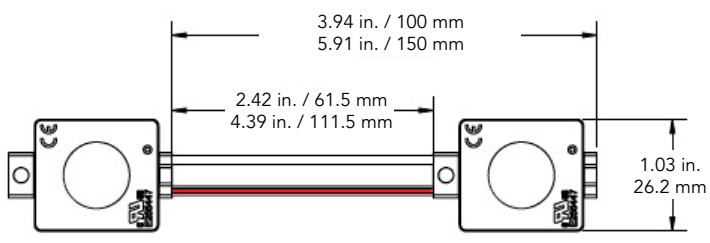

ULTRA 400 SERIES

LED SIGNAGE MODULES

SHALLOW CHANNEL LETTERS | BOX AND CABINET SIGNS | COVE LIGHTING

ULTRA 400 SERIES - These modules are comprehensive options for super low-profile 1.2 in. (30 mm) to 4 in. (100 mm) signage applications. With three lumen outputs to choose from, the ULTRA 430, ULTRA 450 and ULTRA 470 modules are each available in 7 static white CCTs.

CE **RoHS LM-79 LM-80 IP68**

FEATURES	
Luminous Efficacy	113 lm/W (U430) 104 lm/W (U450) 106 lm/W (U470)
Module Spacing	4 in. (100 mm) for U430 only 6 in. (150 mm) for U430, U450, U470
Wattage per Module	0.3 W (U430) 0.48 W (U450) 0.66 W (U470)
Nominal Light Output	30 - 34 lm/module (U430) 44 - 50 lm/module (U450) 63 - 70 lm/module (U470)
Power Supply Loading	184 modules per 60 W (U430) 115 modules per 60 W (U450) 84 modules per 60 W (U470)
Input Current	0.025 A/modules (U430) 0.04 A/modules (U450) 0.055 A/modules (U470)
Depth Range	1.2 in. (30 mm) to 2 in. (50 mm) (U430) 2 in. (50 mm) to 3 in. (75 mm) (U450) 3 in. (75 mm) to 4 in. (100 mm) (U470)

LUMINOUS INTENSITY DISTRIBUTION

Note: U430's 100 mm spacing model is only available in 6500K

MODULE DIMENSIONS

Length	Width	Height
1.52 in. / 38.5 mm	1.03 in. / 26.2 mm	0.42 in. / 10.6 mm

NOTES: WIRE IS 18 AWG / 0.82 mm²
RED STRIPE (+), WHITE (-)