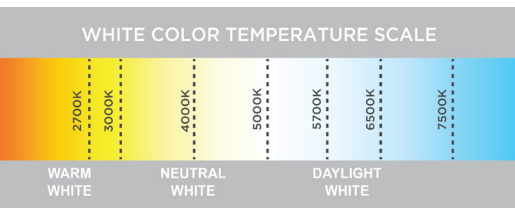

ULTRA 400 SERIES

LED SIGNAGE MODULES

SHALLOW CHANNEL LETTERS | BOX AND CABINET SIGNS | COVE LIGHTING

ULTRA 400 SERIES - These modules are comprehensive options for super low-profile 1.2 in. (30 mm) to 4 in. (100 mm) signage applications. With three lumen outputs to choose from, the ULTRA 430, ULTRA 450 and ULTRA 470 modules are each available in 7 static white CCTs.

CE **RoHS LM-79 LM-80 IP68**

FEATURES	
Luminous Efficacy	113 lm/W (U430) 104 lm/W (U450) 106 lm/W (U470)
Module Spacing	4 in. (100 mm) for U430 only 6 in. (150 mm) for U430, U450, U470
Wattage per Module	0.3 W (U430) 0.48 W (U450) 0.66 W (U470)
Nominal Light Output	30 - 34 lm/module (U430) 44 - 50 lm/module (U450) 63 - 70 lm/module (U470)
Power Supply Loading	184 modules per 60 W (U430) 115 modules per 60 W (U450) 84 modules per 60 W (U470)
Input Current	0.025 A/modules (U430) 0.04 A/modules (U450) 0.055 A/modules (U470)
Depth Range	1.2 in. (30 mm) to 2 in. (50 mm) (U430) 2 in. (50 mm) to 3 in. (75 mm) (U450) 3 in. (75 mm) to 4 in. (100 mm) (U470)

LUMINOUS INTENSITY DISTRIBUTION

Note: U430's 100 mm spacing model is only available in 6500K

MODULE DIMENSIONS

Length	Width	Height
1.52 in. / 38.5 mm	1.03 in. / 26.2 mm	0.42 in. / 10.6 mm

NOTES: WIRE IS 18 AWG / 0.82 mm²
RED STRIPE (+), WHITE (-)

- 12V DC
- 9 Yr
9 YEAR WARRANTY
- ONEWhite[®]
COLOR CONSISTENCY
- VERSALENZ[®]
ADVANCED OPTICS
- CAPZUL[®]
WATERPROOF
- CC
CONSTANT CURRENT
- UV
RESISTANT