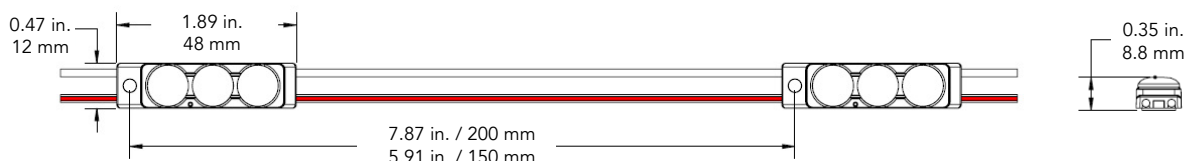

CE   **RoHS** **LM-79** **IP68**

FEATURES	
Luminous Efficacy	18.6 - 70.5 lm/W
Module Spacing	6 in. (150 mm) & 8 in. (200 mm)
Wattage per Module	0.78 W Nominal
Nominal Light Output	Red: 25 lm/module Blue: 14.5 lm/module Green: 55 lm/module Ruby Red: 20 lm/module Orange: 30 lm/module Yellow: 12.5 lm/module
Power Supply Loading	70 modules per 60 W
Input Current	0.065 A/module
Depth Range	3 in. (75 mm) to 7 in. (180 mm)
Input Voltage	12 V DC
IP Rating	IP68
Warranty	9-Year Standard

UV RESISTANT

MODULE DIMENSIONS

Length	Width	Height
1.89 in. / 48 mm	0.47 in. / 12 mm	0.35 in. / 8.8 mm

REV.06MAY2024