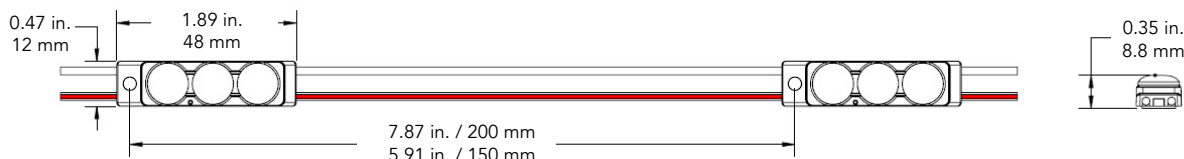

## FEATURES

Luminous Efficacy	18.6 - 70.5 lm/W
Module Spacing	6 in. (150 mm) & 8 in. (200 mm)
Wattage per Module	0.78 W Nominal
Nominal Light Output	Red: 25 lm/module Blue: 14.5 lm/module Green: 55 lm/module Ruby Red: 20 lm/module Orange: 30 lm/module Yellow: 12.5 lm/module
Power Supply Loading	70 modules per 60 W
Input Current	0.065 A/module
Depth Range	3 in. (75 mm) to 7 in. (180 mm)
Input Voltage	12 V DC
IP Rating	IP68
Warranty	9-Year Standard

## LUMINOUS INTENSITY DISTRIBUTION

Batwing Beam Pattern

## MODULE DIMENSIONS

Length	Width	Height
1.89 in. / 48 mm	0.47 in. / 12 mm	0.35 in. / 8.8 mm

REV.08.JUL.2024