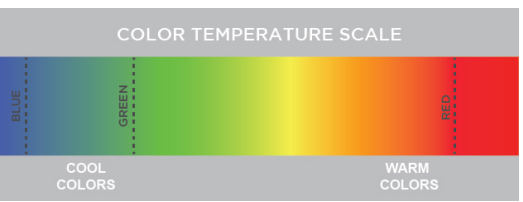

## LED SIGNAGE MODULES

**MINIATURE CHANNEL LETTERS | ACRYLIC BLOCK LETTERS | ACCENT LIGHTING**

**ULTRA MINI** — The IP68 rated ULTRA MINI COLOR is popular for illuminating sleek and modern miniature channel letters in vibrant static colors. The ULTRA MINI -- available in true red, green and blue -- enables a broad variety of applications for indoor and outdoor signage, including accent lighting and small sign details.

FEATURES	
Luminous Efficacy	36.9 (TRD), 21.7 (BLU), 96.9 (GRN)
Module Spacing	2 in. (50 mm)
Wattage per Module	0.12 W Nominal
Nominal Light Output	True Red: 4.4 lm/module Blue: 2.6 lm/module Green: 11.6 lm/module
Power Supply Loading	460 modules per 60 W
Input Current	0.01 A/modules

### LUMINOUS INTENSITY DISTRIBUTION

Module Color (Face)	Single Row			
	True Red (2793) / Green (7328)		Blue (2051)	
Channel Depth (in.)	Min.   Max. Stroke	Module Spacing	Min.   Max. Stroke	Module Spacing
1.0 in.	0.31   0.79	1.18	0.31   0.79	0.98
1.6 in.	0.31   1.60	1.97	0.31   1.6	1.97
2.0 in.	0.31   3.25	1.97	0.31   3.25	1.97
25 mm	8   20	30	8   20	25
40 mm	8   40	50	8   40	50
50 mm	8   82	50	8   82	50