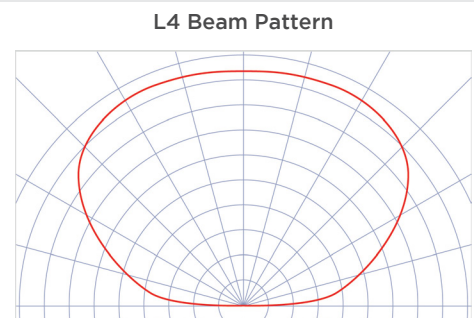

ULTRA MINI COLOR

LED SIGNAGE MODULES

MINIATURE CHANNEL LETTERS | ACRYLIC BLOCK LETTERS | ACCENT LIGHTING

ULTRA MINI — The IP68 rated ULTRA MINI COLOR is popular for illuminating sleek and modern miniature channel letters in vibrant static colors. The ULTRA MINI -- available in true red, green and blue -- enables a broad variety of applications for indoor and outdoor signage, including accent lighting and small sign details.

FEATURES	
Luminous Efficacy	36.9 (TRD), 21.7 (BLU), 96.9 (GRN)
Module Spacing	2 in. (50 mm)
Wattage per Module	0.12 W Nominal
Nominal Light Output	True Red: 4.4 lm/module Blue: 2.6 lm/module Green: 11.6 lm/module
Power Supply Loading	460 modules per 60 W
Input Current	0.01 A/modules

LUMINOUS INTENSITY DISTRIBUTION

COLOR TEMPERATURE SCALE

Module Color (Face)	Single Row			
	True Red (2793) / Green (7328)		Blue (2051)	
Channel Depth (in.)	Min. Max. Stroke	Module Spacing	Min. Max. Stroke	Module Spacing
1.0 in.	0.31 0.79	1.18	0.31 0.79	0.98
1.6 in.	0.31 1.60	1.97	0.31 1.6	1.97
2.0 in.	0.31 3.25	1.97	0.31 3.25	1.97
25 mm	8 20	30	8 20	25
40 mm	8 40	50	8 40	50
50 mm	8 82	50	8 82	50

MODULE DIMENSIONS

Length	Width	Height
0.7 in. / 17 mm	0.31 in. / 8 mm	0.39 in. / 9.8 mm

REV.08.JUL.2024