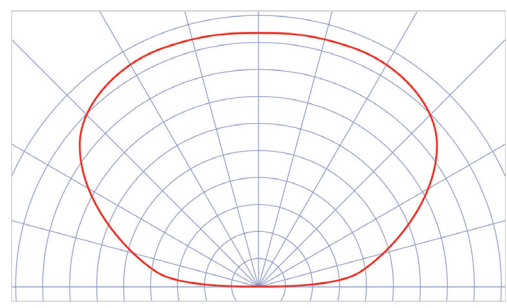

FEATURES

Luminous Efficacy	108 lm/W
Module Spacing	2 in. (50 mm)
Wattage per Module	0.20 W Nominal
Nominal Light Output	20 - 24 lm/module
Power Supply Loading	276 modules per 60 W
Input Current	0.017 A/modules
L70 Lifetime	50,000 hours

Channel Depth (in. mm)	Single Row	Single Row	Multiple Rows
	Module Spacing	Module Spacing	Row Spacing
1.0 25	1.18 30	1.18 30	0.79 20
1.6 40	2 50	2 50	1.6 40
2.0 50	2 50	2 50	2.50 63

MODULE DIMENSIONS

Length	Width	Height
0.7 in. / 17 mm	0.31 in. / 8 mm	0.39 in. / 9.8 mm

LUMINOUS INTENSITY DISTRIBUTION

L4 Beam Pattern

WHITE COLOR TEMPERATURE SCALE