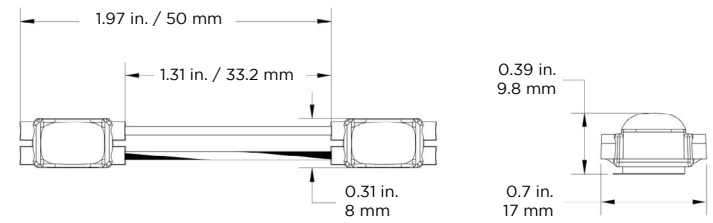

ULTRA MINI
LED SIGNAGE MODULES

MINIATURE CHANNEL LETTERS | ACRYLIC BLOCK LETTERS | ACCENT LIGHTING

ULTRA MINI — The IP68 rated ULTRA MINI is popular for illuminating sleek and modern miniature channel letters. The ULTRA MINI features a range of 7 static white CCTs, enabling a broad variety of applications for indoor and outdoor signage, including accent lighting and small sign details.

FEATURES

Luminous Efficacy	108 lm/W
Module Spacing	2 in. (50 mm)
Wattage per Module	0.20 W Nominal
Nominal Light Output	20 - 24 lm/module
Power Supply Loading	276 modules per 60 W
Input Current	0.017 A/modules
L70 Lifetime	50,000 hours

Channel Depth (in. mm)	Single Row	Single Row	Multiple Rows
	Module Spacing	Module Spacing	Row Spacing
1.0 25	1.18 30	1.18 30	0.79 20
1.6 40	2 50	2 50	1.6 40
2.0 50	2 50	2 50	2.50 63

MODULE DIMENSIONS

Length	Width	Height
0.7 in. / 17 mm	0.31 in. / 8 mm	0.39 in. / 9.8 mm