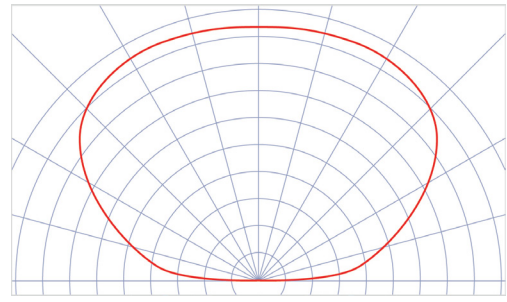

LUMINOUS INTENSITY DISTRIBUTION

L4 Beam Pattern

- 12V DC
- 5 YEAR LIMITED WARRANTY
- ONEWhite® COLOR CONSISTENCY
- VERSALENZ® ADVANCED OPTICS
- CAPZUL® WATERPROOF
- CONSTANT CURRENT
- UV RESISTANT