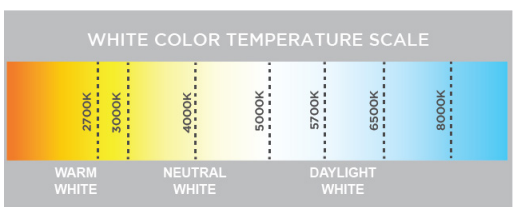

ULTRA MINI
LED SIGNAGE MODULES

MINIATURE CHANNEL LETTERS | ACRYLIC BLOCK LETTERS | ACCENT LIGHTING

ULTRA MINI — The IP68 rated ULTRA MINI is popular for illuminating sleek and modern miniature channel letters. The ULTRA MINI features a range of 7 static white CCTs, enabling a broad variety of applications for indoor and outdoor signage, including accent lighting and small sign details.

FEATURES	
Luminous Efficacy	108 lm/W
Module Spacing	2 in. (50 mm)
Wattage per Module	0.20 W Nominal
Nominal Light Output	20 - 24 lm/module
Power Supply Loading	276 modules per 60 W
Input Current	0.017 A/modules
L70 Lifetime	50,000 hours

Channel Depth (in. mm)	Single Row	Single Row	Multiple Rows
	Module Spacing	Module Spacing	Row Spacing
1.0 25	1.18 30	1.18 30	0.79 20
1.6 40	2 50	2 50	1.6 40
2.0 50	2 50	2 50	2.50 63

MODULE DIMENSIONS		
Length	Width	Height
0.7 in. / 17 mm	0.31 in. / 8 mm	0.39 in. / 9.8 mm

LUMINOUS INTENSITY DISTRIBUTION

L4 Beam Pattern

- 12V DC
- 5 YEAR LIMITED WARRANTY
- ONEWhite[®] COLOR CONSISTENCY
- VERSALENZ[®] ADVANCED OPTICS
- CAPZUL[®] WATERPROOF
- CONSTANT CURRENT
- UV RESISTANT