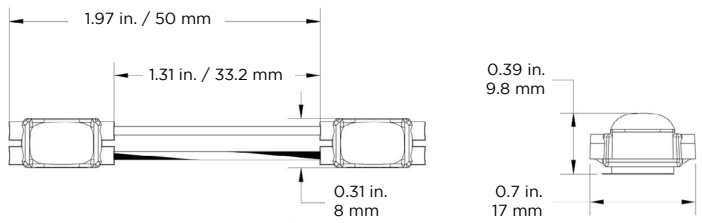

ULTRA MINI
LED SIGNAGE MODULES

MINIATURE CHANNEL LETTERS | ACRYLIC BLOCK LETTERS | ACCENT LIGHTING

ULTRA MINI — The IP68 rated ULTRA MINI is popular for illuminating sleek and modern miniature channel letters. The ULTRA MINI features a range of 7 static white CCTs, enabling a broad variety of applications for indoor and outdoor signage, including accent lighting and small sign details.

FEATURES	
Luminous Efficacy	108 lm/W
Module Spacing	2 in. (50 mm)
Wattage per Module	0.20 W Nominal
Nominal Light Output	20 - 24 lm/module
Power Supply Loading	276 modules per 60 W
Input Current	0.017 A/modules
L70 Lifetime	50,000 hours

Channel Depth (in. mm)	Single Row	Single Row	Multiple Rows
	Module Spacing	Module Spacing	Row Spacing
1.0 25	1.18 30	1.18 30	0.79 20
1.6 40	2 50	2 50	1.6 40
2.0 50	2 50	2 50	2.50 63

MODULE DIMENSIONS		
Length	Width	Height
0.7 in. / 17 mm	0.31 in. / 8 mm	0.39 in. / 9.8 mm