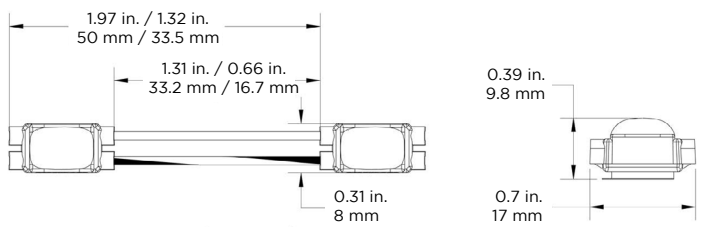

20 YEARS OF BRILLIANCE

AGILIGHT[®]
Innovative Signage Lighting

ULTRA MINI
LED SIGNAGE MODULES

MINIATURE CHANNEL LETTERS | ACRYLIC BLOCK LETTERS | ACCENT LIGHTING

ULTRA MINI — The IP68 rated ULTRA MINI is popular for illuminating sleek and modern miniature channel letters. The ULTRA MINI features a range of 7 static white CCTs, enabling a broad variety of applications for indoor and outdoor signage, including accent lighting and small sign details.

CE    **RoHS LM-79 LM-80 IP68**

FEATURES	
Luminous Efficacy	108 lm/W
Module Spacing	1.32 in. (33.5 mm) & 2 in. (50 mm)
Wattage per Module	0.20 W Nominal
Nominal Light Output	20 - 24 lm/module
Power Supply Loading	276 modules per 60 W
Input Current	0.017 A/modules
L70 Lifetime	50,000 hours

Channel Depth (in. mm)	Single Row	Single Row	Multiple Rows
	Module Spacing	Module Spacing	Row Spacing
1.0 25	1.18 30	1.18 30	0.79 20
1.6 40	2 50	2 50	1.6 40
2.0 50	2 50	2 50	2.50 63

MODULE DIMENSIONS		
Length	Width	Height
0.7 in. / 17 mm	0.31 in. / 8 mm	0.39 in. / 9.8 mm