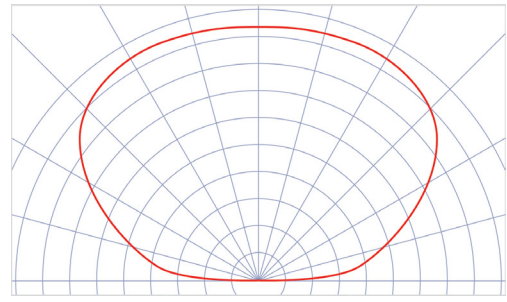

LUMINOUS INTENSITY DISTRIBUTION

L4 Beam Pattern