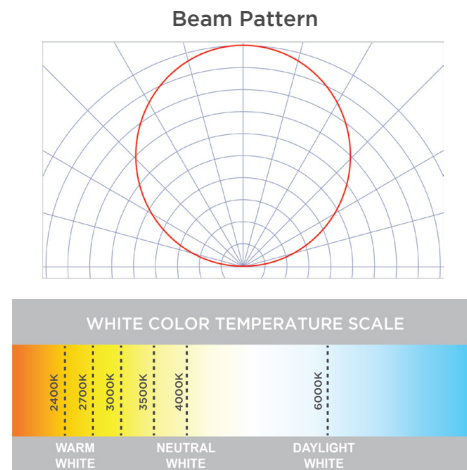

LUMINOUS INTENSITY DISTRIBUTION

Data sheet subject to change without notice.