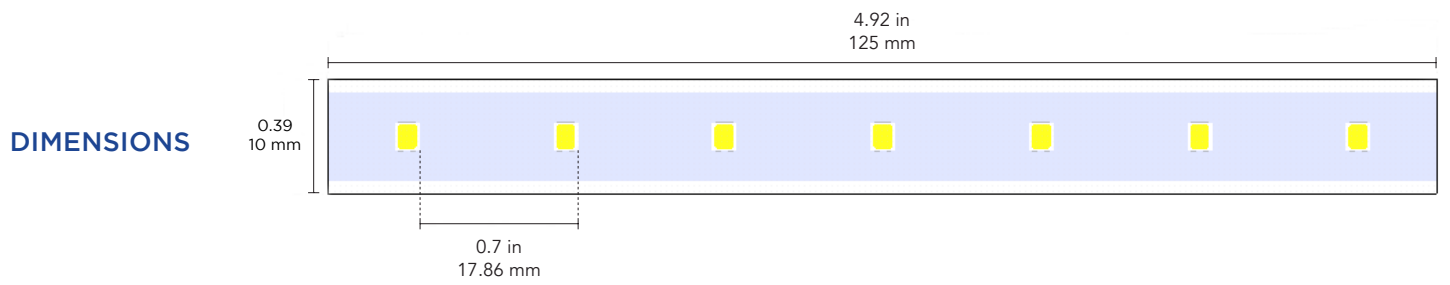

POWER SUPPLY LOADING

LS-R130-xxx-04.8-20-A					
	Power Supply	Single Ribbon Length - Meters	Parallel Ribbon Total Length - Meters	Single Ribbon Length - Feet	Parallel Ribbon Total Length - Feet
UL CLASS 2	60 W	11.5	11.5	37.73	37.73
	96 W	18	18	59.06	59.06
UL CLASS 1	180 W	27	33.75	88.58	110.7

Note 1. The number of meters in each parallel string should not exceed the specified maximum

POWER SUPPLY LOADING

LS-R130-xxx-07.3-20-A					
	Power Supply	Single Ribbon Length - Meters	Parallel Ribbon Total Length - Meters	Single Ribbon Length - Feet	Parallel Ribbon Total Length - Feet
UL CLASS 2	60 W	7.56	7.56	24.8	24.8
	96 W	11.84	11.84	38.85	38.85
UL CLASS 1	180 W	24.78	24.78	81.3	81.3

Note 1. The number of meters in each parallel string should not exceed the specified maximum

POWER SUPPLY LOADING

LS-R130-xxx-10.0-20-A					
	Power Supply	Single Ribbon Length - Meters	Parallel Ribbon Total Length - Meters	Single Ribbon Length - Feet	Parallel Ribbon Total Length - Feet
UL CLASS 2	60 W	5.52	5.52	18.11	18.11
	96 W	8.64	8.64	28.35	28.35
UL CLASS 1	180 W	16.2	16.2	53.15	53.15

Note 1. The number of meters in each parallel string should not exceed the specified maximum

1. UL ONLY - These products are only suitable for connection to a UL rated Class 2 power source rated 12 Volt or less.
2. UL ONLY - These products are intended for use only when connected to a power source that complies with UL rated Class 2 voltage and energy limited circuit.
3. UL ONLY -When these units are connected to a UL rated Class 2 circuit, they are not to draw a total wattage of greater than the secondary or output rating of the UL rated Class 2 power supply.
4. These products may be secured in place in the end product by any means available.
5. These products are suitable for use in dry, damp, and wet locations. Not suitable for submersed applications.