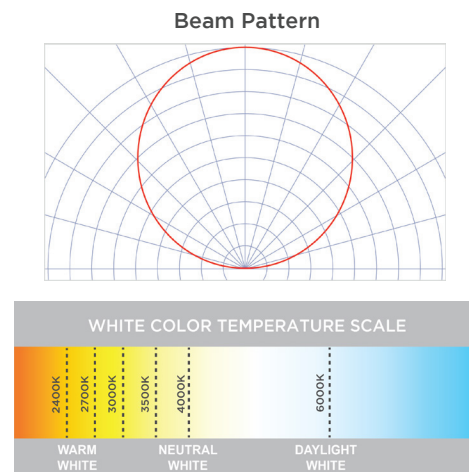

LUMINOUS INTENSITY DISTRIBUTION

REV.23AUG2021
Data sheet subject to change without notice.