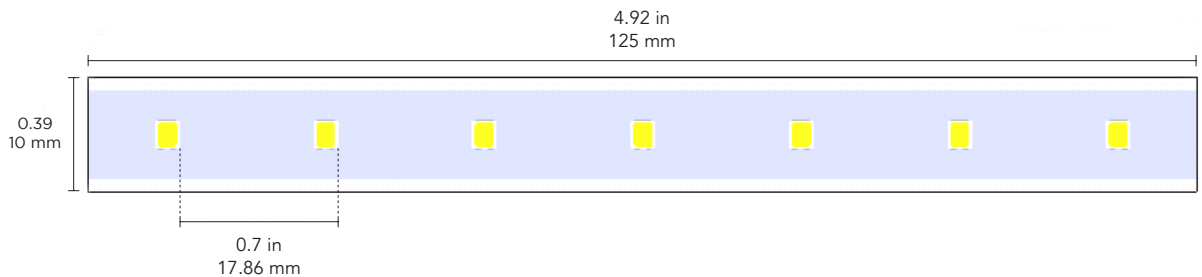

POWER SUPPLY LOADING

LS-R130-xxx-04.8-20-A					
	Power Supply	Single Ribbon Length - Meters	Parallel Ribbon Total Length - Meters	Single Ribbon Length - Feet	Parallel Ribbon Total Length - Feet
UL CLASS 2	60 W	11.5	11.5	37.73	37.73
	96 W	18	18	59.06	59.06
UL CLASS 1	180 W	27	33.75	88.58	110.7

Note 1. The number of meters in each parallel string should not exceed the specified maximum

POWER SUPPLY LOADING

LS-R130-xxx-07.3-20-A					
	Power Supply	Single Ribbon Length - Meters	Parallel Ribbon Total Length - Meters	Single Ribbon Length - Feet	Parallel Ribbon Total Length - Feet
UL CLASS 2	60 W	7.56	7.56	24.8	24.8
	96 W	11.84	11.84	38.85	38.85
UL CLASS 1	180 W	24.78	24.78	81.3	81.3

Note 1. The number of meters in each parallel string should not exceed the specified maximum

POWER SUPPLY LOADING

LS-R130-xxx-10.0-20-A					
	Power Supply	Single Ribbon Length - Meters	Parallel Ribbon Total Length - Meters	Single Ribbon Length - Feet	Parallel Ribbon Total Length - Feet
UL CLASS 2	60 W	5.52	5.52	18.11	18.11
	96 W	8.64	8.64	28.35	28.35
UL CLASS 1	180 W	16.2	16.2	53.15	53.15

Note 1. The number of meters in each parallel string should not exceed the specified maximum

DIMENSIONS

1. UL ONLY - These products are only suitable for connection to a UL rated Class 2 power source rated 12 Volt or less.
2. UL ONLY - These products are intended for use only when connected to a power source that complies with UL rated Class 2 voltage and energy limited circuit.
3. UL ONLY - When these units are connected to a UL rated Class 2 circuit, they are not to draw a total wattage of greater than the secondary or output rating of the UL rated Class 2 power supply.
4. These products may be secured in place in the end product by any means available.
5. These products are suitable for use in dry, damp, and wet locations. Not suitable for submersed applications.