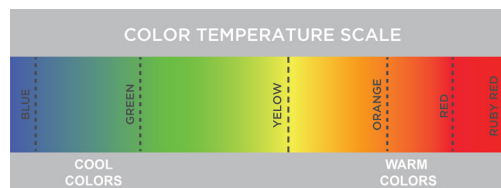

LUMINOUS INTENSITY DISTRIBUTION

Batwing Beam Pattern