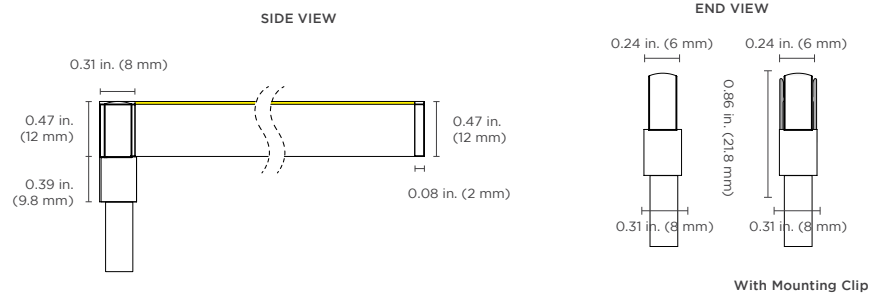

NEON SILHOUETTE

- Static White, Variable White, RGB - 3.0 W/ft (9.8 W/m)
- 56.52 lm/ft (185.4 lm/m) at 3500K

Dimension drawings show the bottom power feed with molded end caps. See spec sheet for end power feed. Neon Silhouette RGB models use larger silicone end caps.