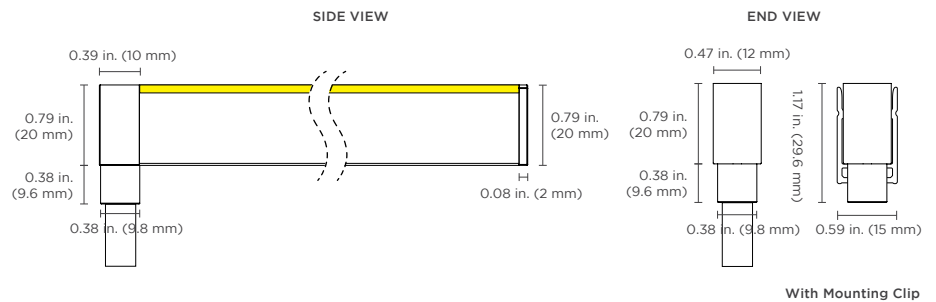

NEON SILHOUETTE PLUS

- Static White, Variable White, RGBW - 4.5 W/ft (14.76 W/m)
- RGBW Addressable - 5.3 W/ft (17.4 W/m)
- 104.2 lm/ft (341.8 lm/m) at 3500K

Dimension drawings show the bottom power feed with molded end caps. See spec sheet for end power feed.