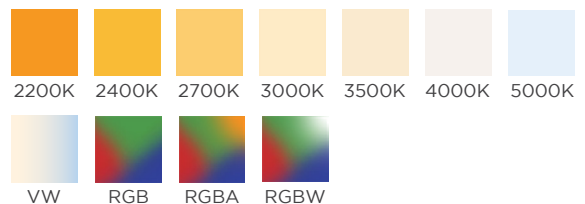

NEON
SILHOUETTE
PLUS

NEON
CONTOUR
PLUS

NEON
SILHOUETTE

NEON APEX

NEON CONTOUR

LED NEON

RoHS

IP67

LED Neon from Acolyte is like neon, but better! These waterproof silicone fixtures marry the classic gleam of neon and the benefits of modern LED technology. Neon Silhouette and Silhouette Plus feature a flat, bendable channel that produces a narrow, pinpoint beam of light. Neon Contour and Contour Plus feature a pliable rounded lens that provides a brilliant profile. Neon Apex features a square flexible top-bend lens designed for unique applications such as convex or concave curves like arches or rounded frames. Available in static white, variable white or color changing LEDs.

FEATURES

- Flexible silicone LED tube creates vivid light and bold statements
- Waterproof and UV resistant IP67
- Salt water resistant
- Neon Silhouette, Neon Contour: Static White, Variable White, RGB
- Neon Contour Plus: Static White, Variable White, RGBW Neon
- Silhouette Plus, Neon Apex: Static White, Variable White, RGBW, RGBW Addressable

AVAILABLE CCTs & COLOR TEMPERATURES

(See next page for details on dimensions)