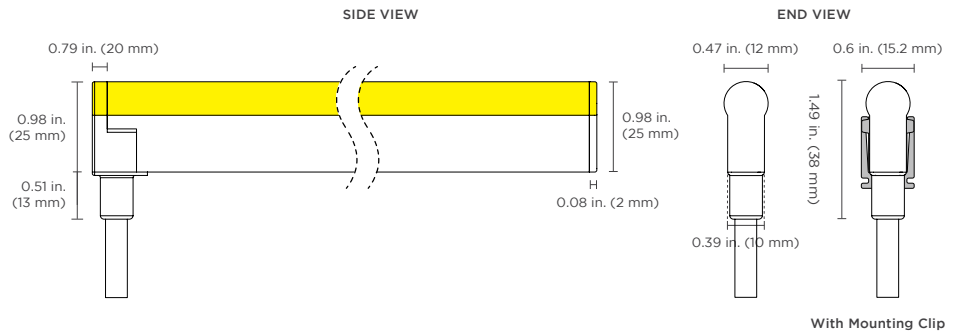

## DIMENSIONS

### NEON CONTOUR

- Static White, Variable White, RGB - 3.0 W/ft (9.8 W/m)
- 89.88 lm/ft (294.8 lm/m) at 3500K

Dimension drawings show the bottom power feed with molded end caps. See spec sheet for end power feed. Neon Silhouette RGB models use larger silicone end caps.

### NEON CONTOUR PLUS

- Static White, Variable White, RGBW - 4.5 W/ft (14.76 W/m)
- 139.51 lm/ft (457.6 lm/m) at 3500K

Dimension drawings show the bottom power feed with molded end caps. See spec sheet for end power feed.

### NEON SILHOUETTE

- Static White, Variable White, RGB - 3.0 W/ft (9.8 W/m)
- 56.52 lm/ft (185.4 lm/m) at 3500K

Dimension drawings show the bottom power feed with molded end caps. See spec sheet for end power feed. Neon Silhouette RGB models use larger silicone end caps.