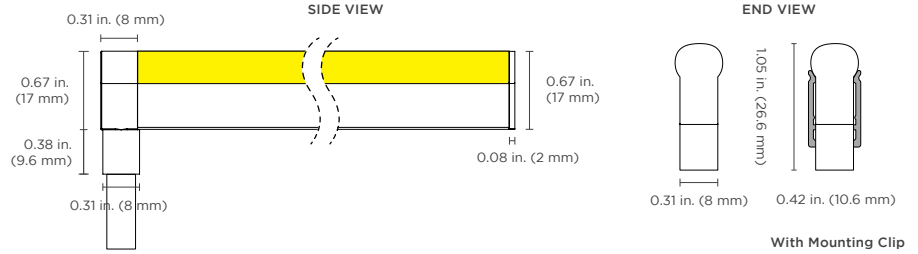

## AVAILABLE CCTs & COLOR TEMPERATURES

(See next page for details on dimensions)

## DIMENSIONS

### NEON CONTOUR

- Static White, Variable White, RGB - 3.0 W/ft (9.8 W/m)
- 89.88 lm/ft (294.8 lm/m) at 3500K

Dimension drawings show the bottom power feed with molded end caps. See spec sheet for end power feed. Neon Silhouette RGB models use larger silicone end caps.