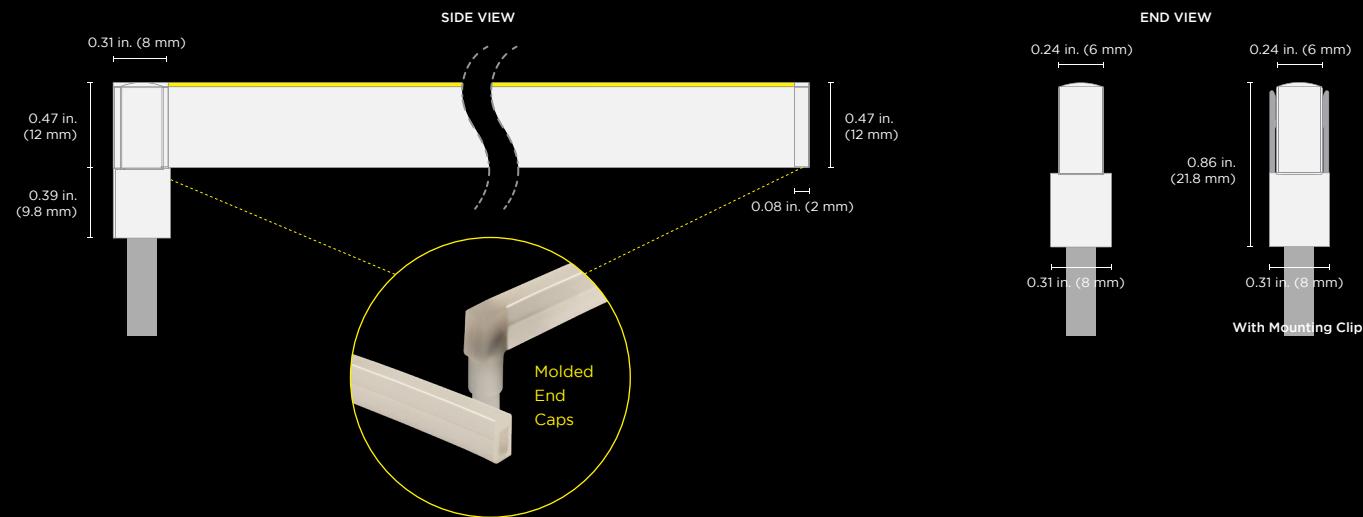

NEON SILHOUETTE

Neon Silhouette offers a smooth, flat lens that creates vivid fine lines of light for highlighting architectural details.

- Create fine neon lines
- Side-bending turn radius
- Min. bend diameter 4.72 in. (120 mm)
- 3.0 W/ft (9.8 W/m) Static White (2400K-4000K)
- 3.0 W/ft (9.8 W/m) Variable White (2400-6000)
- 3.0 W/ft (9.8 W/m) Color changing RGB

Dimension drawings show the bottom power feed with molded end caps. See spec sheet for end power feed. Neon Silhouette RGB models use larger silicone end caps

NEON SILHOUETTE PLUS

Neon Silhouette Plus offers a smooth, flat lens that creates larger vivid lines of light for highlighting architectural details.

- Create fine neon lines
- Side-bending turn radius
- Min. bend diameter 9.44 in. (240 mm)
- 4.5 W/ft (14.76 W/m) Static White (2400K-4000K)
- 4.5 W/ft (14.76 W/m) Variable White (2700K-5400K)
- 4.5 W/ft (14.76 W/m) Color changing RGBW
- 5.3 W/ft (17.4 W/m) RGBW Addressable

Dimension drawings show the bottom power feed with molded end caps. See spec sheet for end power feed.