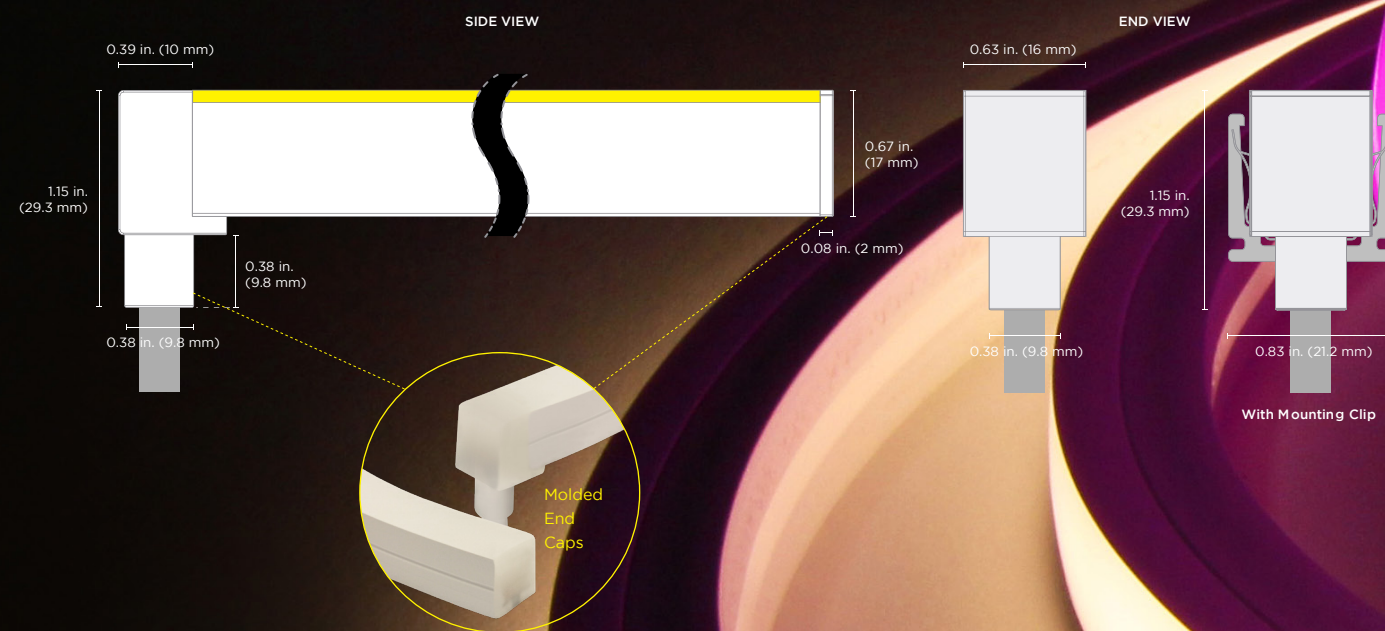

Dimension drawings show the bottom power feed with molded end caps. See spec sheet for end power feed.

Barry Art Museum | Norfolk, Virginia, USA
LED Neon

NEON APEX

The Neon Apex is a square flexible top-bend neon replacement product designed for unique applications such as convex or concave curves like arches or rounded frames.

Dimension drawings show the bottom power feed with molded end caps. See spec sheet for end power feed.

NEON360

Neon360 is a bendable Static White LED neon tube with a round profile that provides uniform light distribution. Neon360 can be hung vertically, horizontally, or draped and shaped for custom installations.