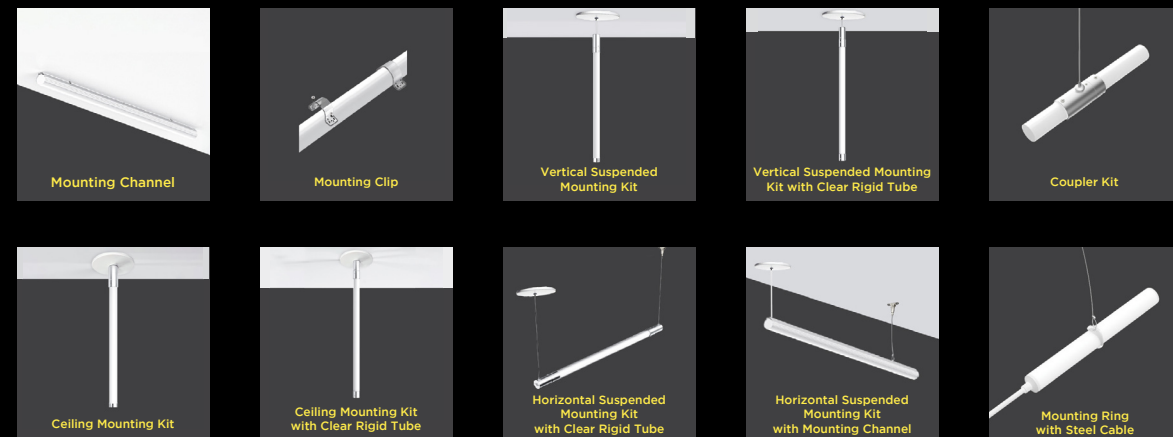

Dimension drawings show the bottom power feed with molded end caps. See spec sheet for end power feed.

NEON360

Neon360 is a bendable Static White LED neon tube with a round profile that provides uniform light distribution. Neon360 can be hung vertically, horizontally, or draped and shaped for custom installations.

END FEED

Width: 0.91 in. (23 mm)
Height: 0.91 in. (23 mm)
Length: Up to 16 ft 4. in. (5 m)

SIDE FEED

Width: 0.91 in. (23 mm)
Height: 1.46 in. (37 mm)
Length: Up to 16 ft 4. in. (5 m)

ACCESSORIES

MOUNTING ACCESSORIES

IMG Worlds of Adventure | Dubai, UAE

Our LED neon products are flexible by design to allow for creative shapes, lettering and sinuous architectural lines. For curved applications, please use our Aluminum Mounting Clips. For straight lines or rigid applications, be sure to use our Aluminum Mounting Channel.