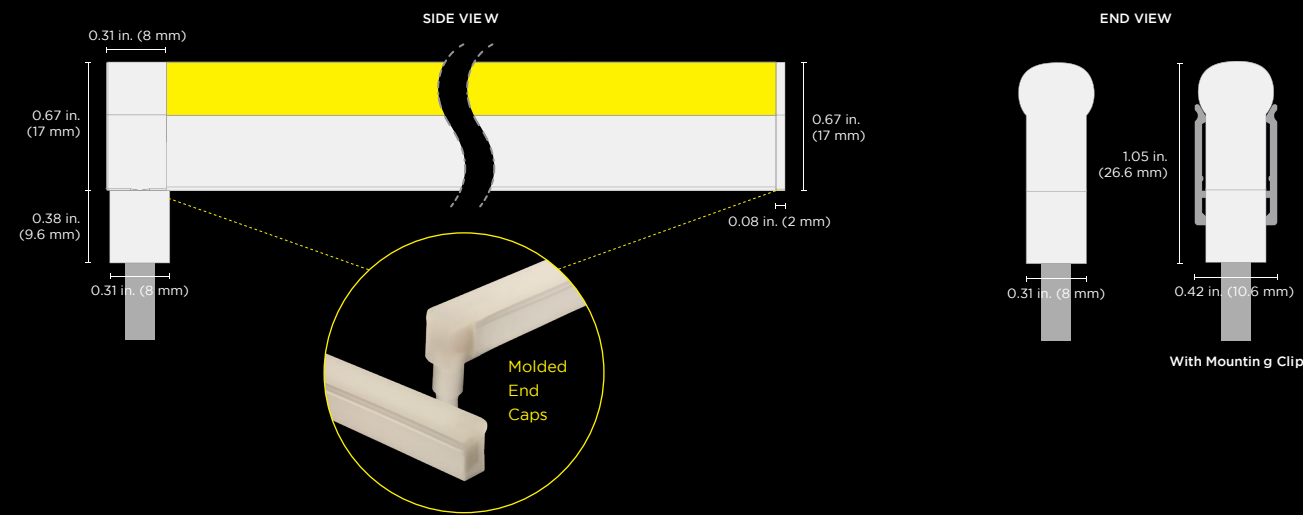

NEON CONTOUR

Neon Contour offers a rounded lens that creates a classic glowing tube-shaped light fixture that is great for lettering or architectural design with a retro feel.

- Create glowing tubes of light
- Side-bending turn radius
- Min. bend diameter 7.87 in. (200 mm)
- 3.0 W/ft (9.8 W/m) Static White (2400K-4000K)
- 3.0 W/ft (9.8 W/m) Variable White (2400-6000)
- 3.0 W/ft (9.8 W/m) Color changing RGB

Dimension drawings show the bottom power feed with molded end caps. See spec sheet for end power feed. Neon Silhouette RGB models use larger silicone end caps

NEON CONTOUR PLUS

Neon Contour Plus offers a rounded lens that creates a larger classic tube-shaped light fixture.

- Create larger glowing tubes of light
- Side-bending turn radius
- Min. bend diameter 11.8 in. (300 mm)
- 4.5 W/ft (14.76 W/m) Static White (2400K-4000K)
- 4.5 W/ft (14.76 W/m) Variable White (2700K-5400K)
- 4.5 W/ft (14.76 W/m) Color changing RGBW

Dimension drawings show the bottom power feed with molded end caps. See spec sheet for end power feed.