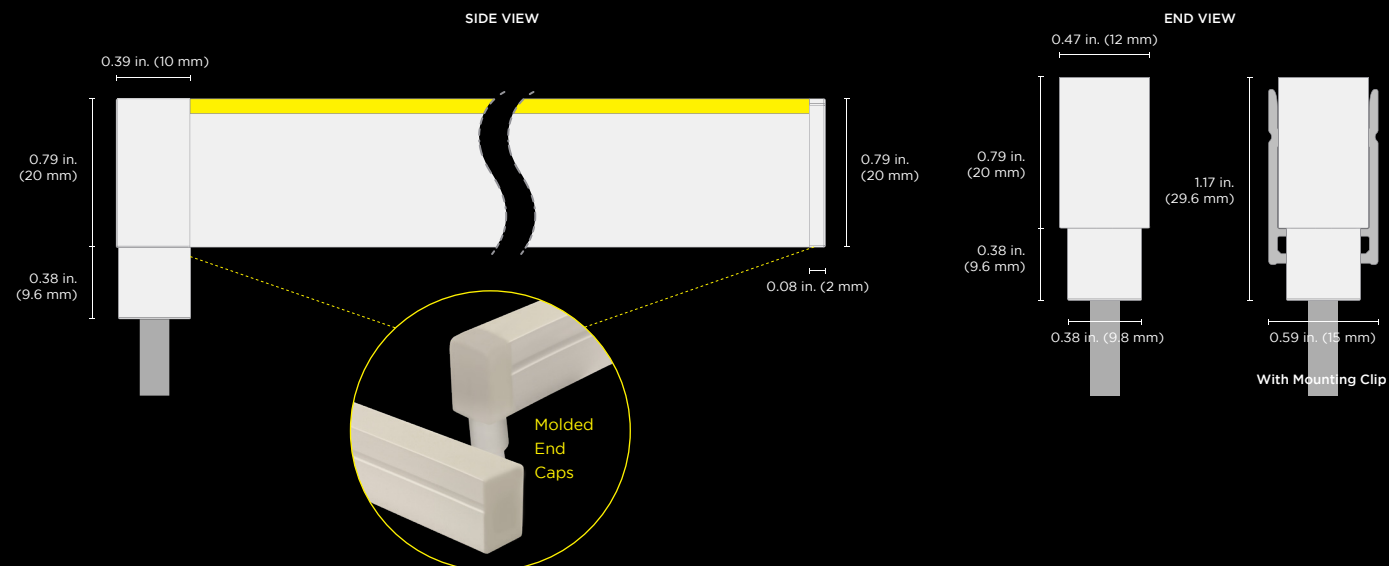

88 Regent at Liberty Harbor | Jersey City, New Jersey, USA
Neon Silhouette Plus
Photographer: David Handschuh