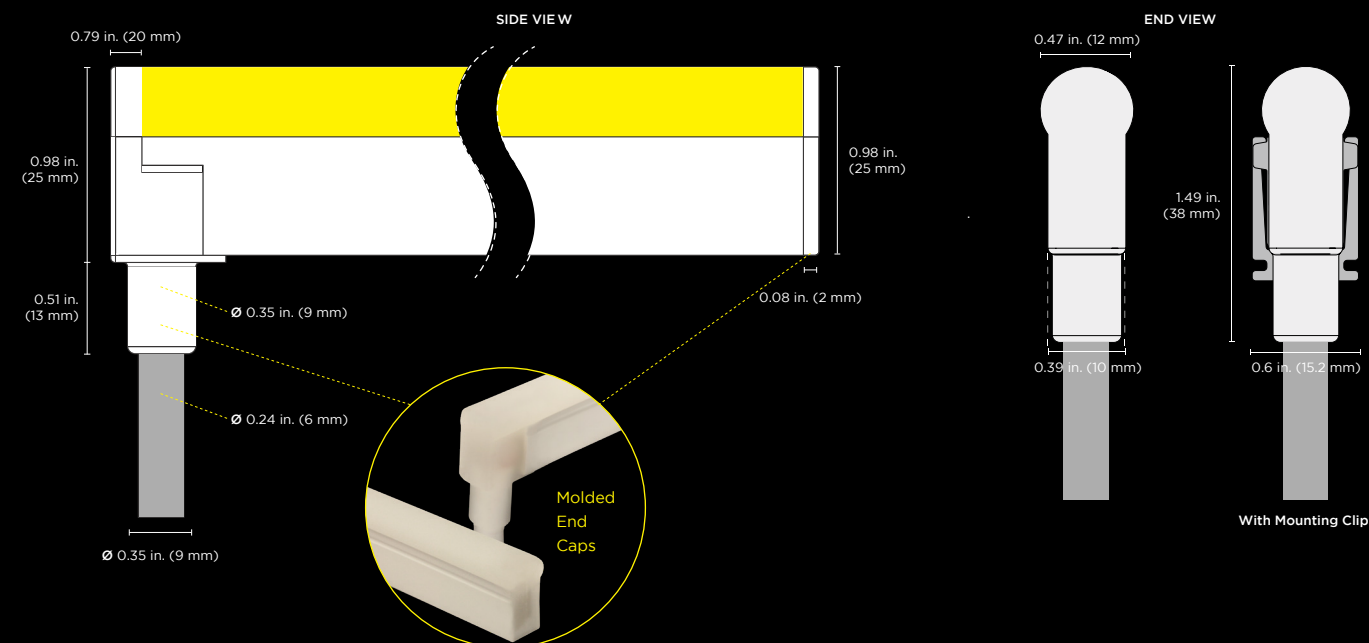

Barry Art Museum | Norfolk, Virginia, USA
LED Neon