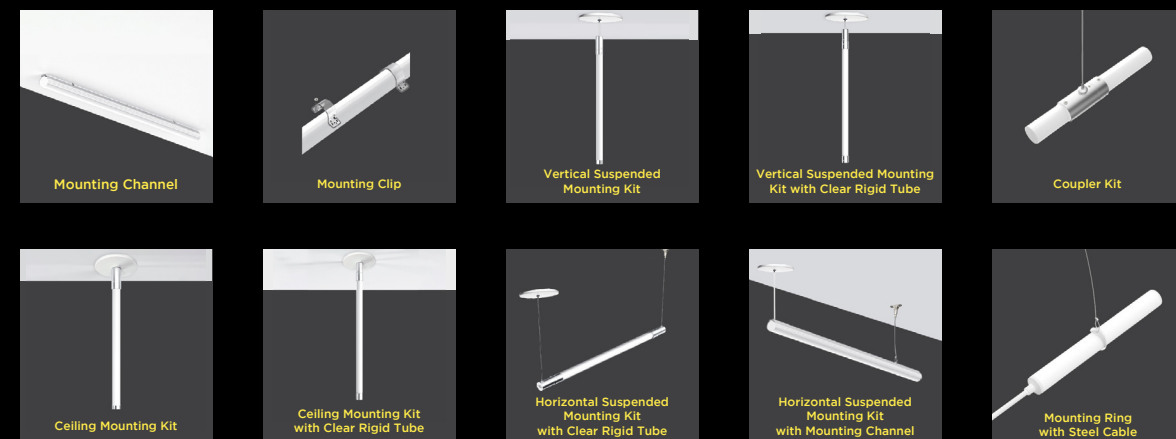

ACCESSORIES