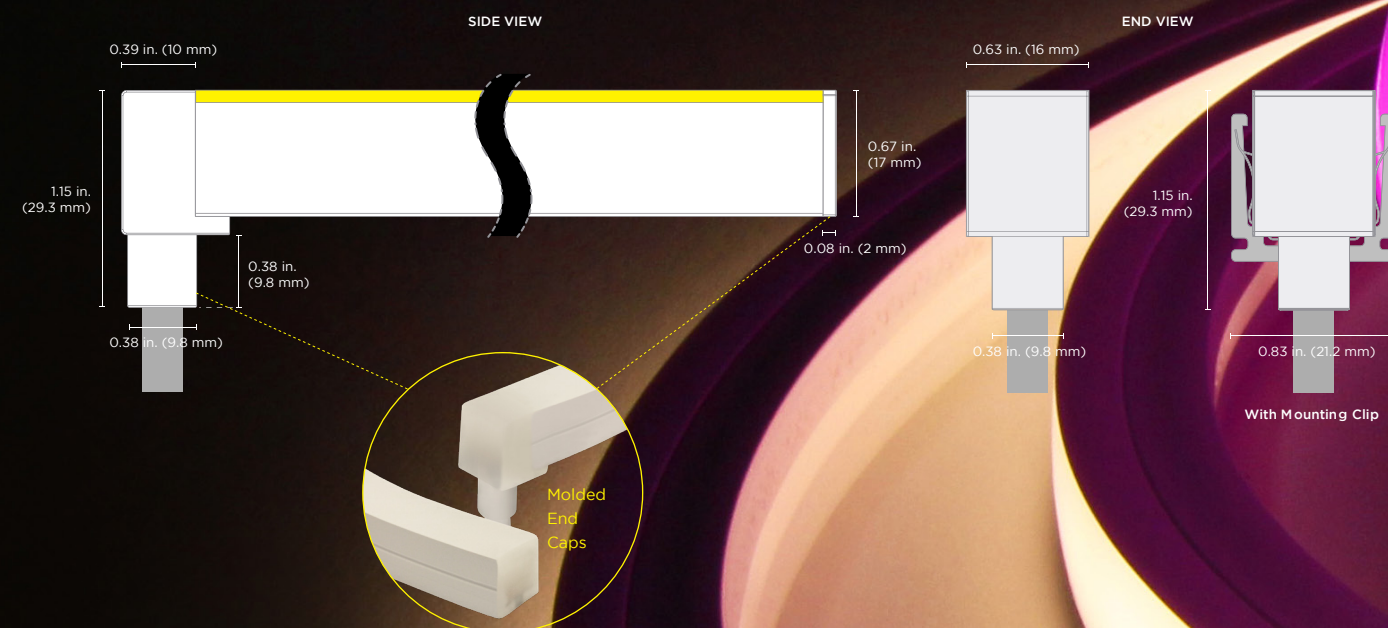

Dimension drawings show the bottom power feed with molded end caps. See spec sheet for end power feed.

Barry Art Museum | Norfolk, Virginia, USA  
LED Neon

# NEON360

Neon360 is a bendable Static White LED neon tube with a round profile that provides uniform light distribution. Neon360 can be hung vertically, horizontally, or draped and shaped for custom installations.