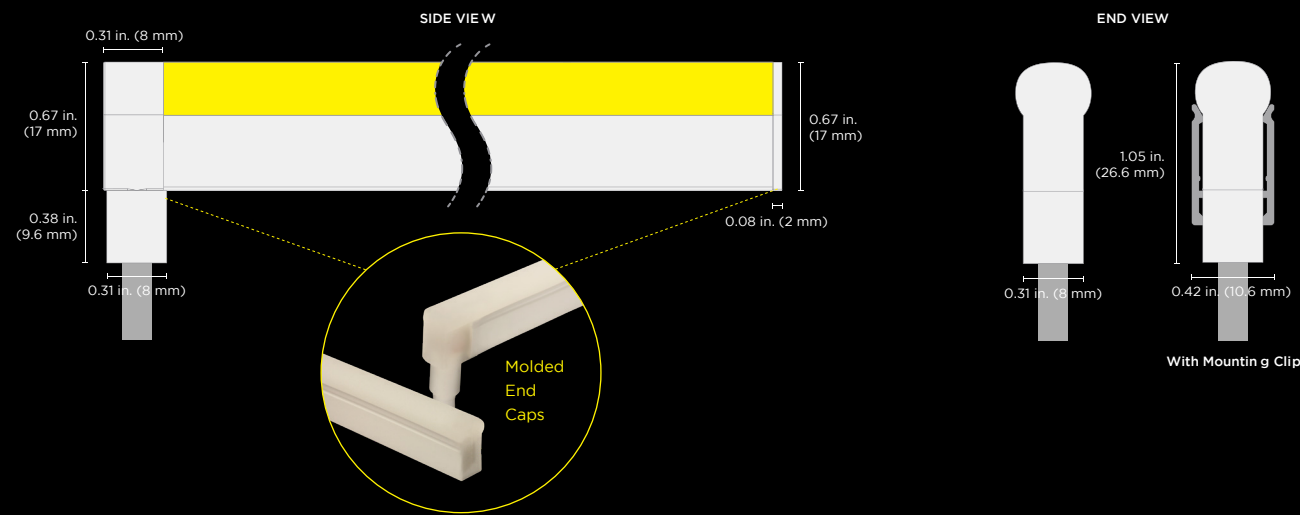

NEON CONTOUR

Neon Contour offers a rounded lens that creates a classic glowing tube-shaped light fixture that is great for lettering or architectural design with a retro feel.

- Create glowing tubes of light
- Side-bending turn radius
- Min. bend radius 3.94 in. (100 mm)
- 3.0 W/ft (9.8 W/m) Static White (2400K-4000K)
- 3.0 W/ft (9.8 W/m) Variable White (2400-6000)
- 3.0 W/ft (9.8 W/m) Color changing RGB

Dimension drawings show the bottom power feed with molded end caps. See spec sheet for end power feed. Neon Silhouette RGB models use larger silicone end caps

NEON CONTOUR PLUS

Neon Contour Plus offers a rounded lens that creates a larger classic tube-shaped light fixture.

- Create larger glowing tubes of light
- Side-bending turn radius
- Min. bend radius 5.9 in. (150 mm)
- 4.5 W/ft (14.76 W/m) Static White (2400K-4000K)
- 4.5 W/ft (14.76 W/m) Variable White (2700K-5400K)
- 4.5 W/ft (14.76 W/m) Color changing RGBW

Dimension drawings show the bottom power feed with molded end caps. See spec sheet for end power feed.