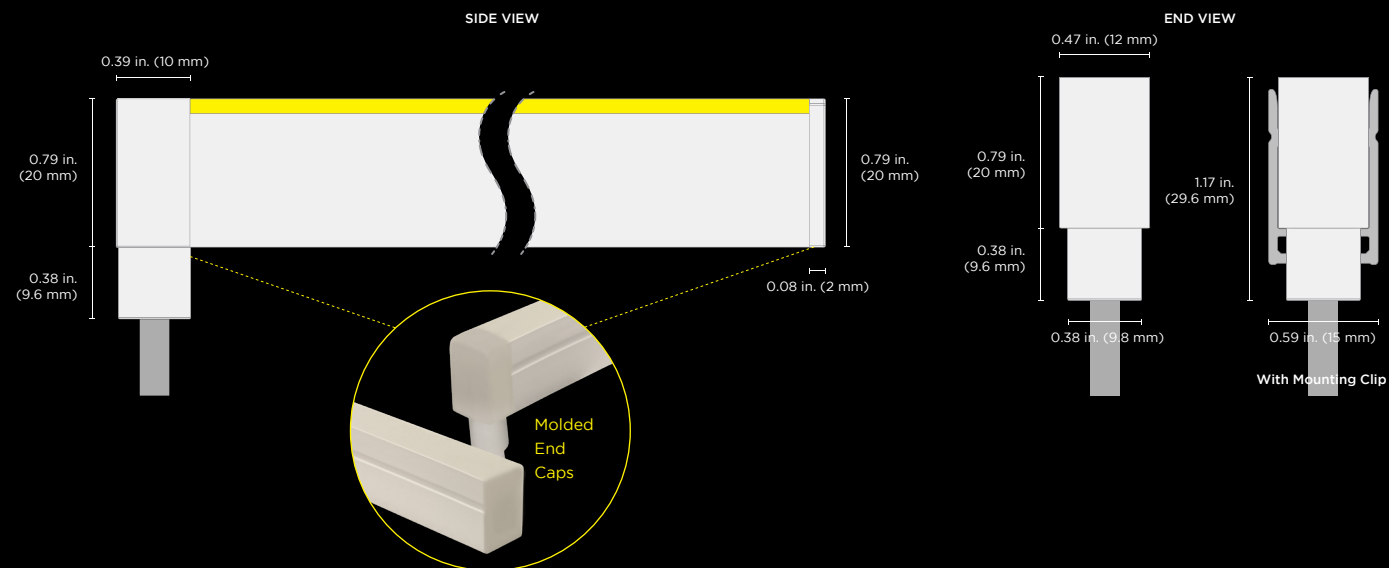

88 Regent at Liberty Harbor | Jersey City, New Jersey, USA
Neon Silhouette Plus
Photographer: David Handschuh