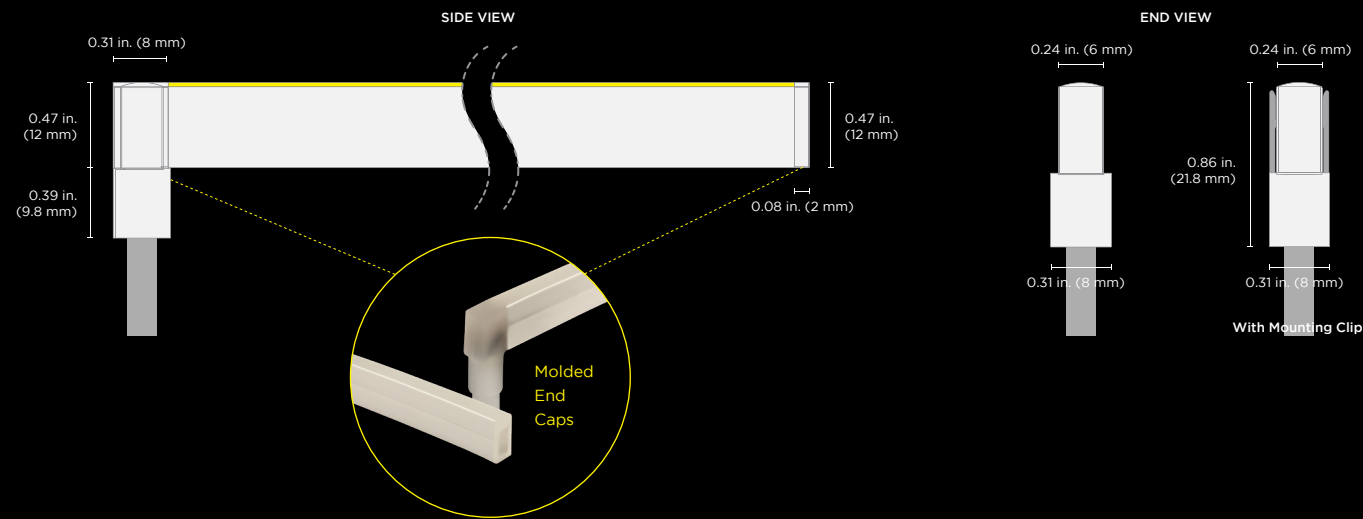

NEON SILHOUETTE

Neon Silhouette offers a smooth, flat lens that creates vivid fine lines of light for highlighting architectural details.

- Create fine neon lines
- Side-bending turn radius
- Min. bend radius 2.36 in. (60 mm)
- 3.0 W/ft (9.8 W/m) Static White (2400K-4000K)
- 3.0 W/ft (9.8 W/m) Variable White (2400-6000)
- 3.0 W/ft (9.8 W/m) Color changing RGB

Dimension drawings show the bottom power feed with molded end caps. See spec sheet for end power feed. Neon Silhouette RGB models use larger silicone end caps

NEON SILHOUETTE PLUS

Neon Silhouette Plus offers a smooth, flat lens that creates larger vivid lines of light for highlighting architectural details.

- Create fine neon lines
- Side-bending turn radius
- Min. bend radius 4.72 in. (120 mm)
- 4.5 W/ft (14.76 W/m) Static White (2400K-4000K)
- 4.5 W/ft (14.76 W/m) Variable White (2700K-5400K)
- 4.5 W/ft (14.76 W/m) Color changing RGBW
- 5.3 W/ft (17.4 W/m) RGBW Addressable

Dimension drawings show the bottom power feed with molded end caps. See spec sheet for end power feed.