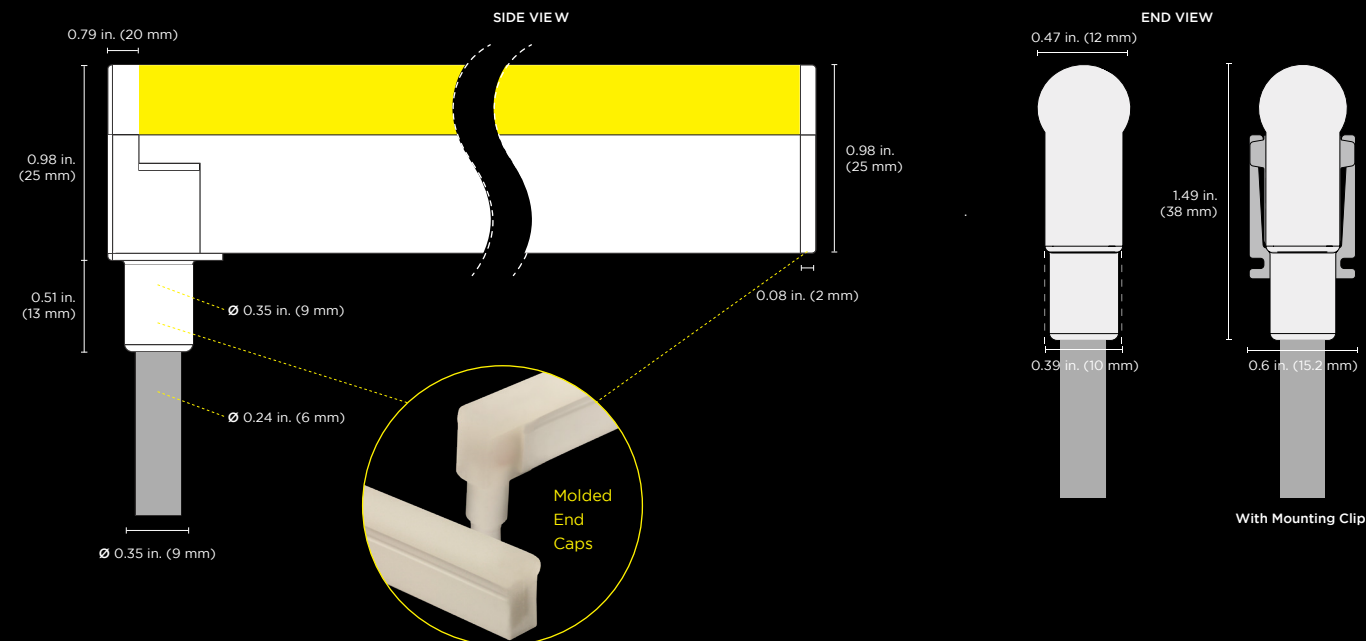

Barry Art Museum | Norfolk, Virginia, USA
LED Neon