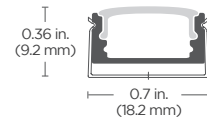

CHANNEL WITH MOUNTING CLIP