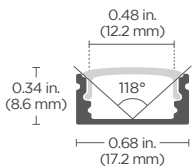

RAPID S1 CHANNEL