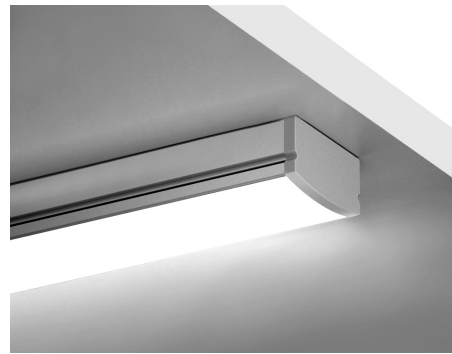

Rapid Channel by Acolyte

WORK WITH THE SPEED OF LIGHT

RAPID S1 CHANNEL FIXTURE

Our Rapid S1 Channel Fixture is a low-profile surface mounted channel with a 118-degree beam angle that provides a wide, even spread of light. This channel is offered with a choice of frosted or milky lenses ideal for stunning cove and toe kick applications. Create a beautiful custom fixture with Rapid S1 Channel Fixture and any of our Rapid Ribbon 95+ by Acolyte products. It ships in 48 hours or less!

- 118° beam angle
- Frosted or Milky lens
- Sleek low profile

Applications:

Commercial Entertainment   Hospitality Museums   Residential Retail   Healthcare Public Spaces