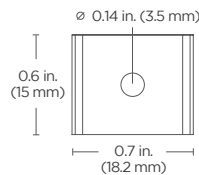

## SPECIFICATIONS

|                          |                |   |   |
|--------------------------|----------------|---|---|
| <b>Beam Angle</b>        | 118°           | <b>DIMENSIONS</b>                       |   |
| <b>Lens Type</b>         | Frosted, Milky | <b>Channel (W x H x Internal Width)</b> | 0.68 in. x 0.34 in. x 0.48 in. (17.2 mm x 8.6 mm x 12.2 mm) |
| <b>Operating Voltage</b> | 24V            | <b>Channel with Mounting (W x H)</b>    | 0.7 in. x 0.36 in. (18.2 mm x 9.2 mm)                       |

### MOUNTING CLIP

Side View

Top View