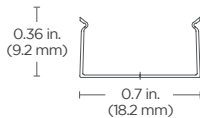

MOUNTING CLIP

Side View