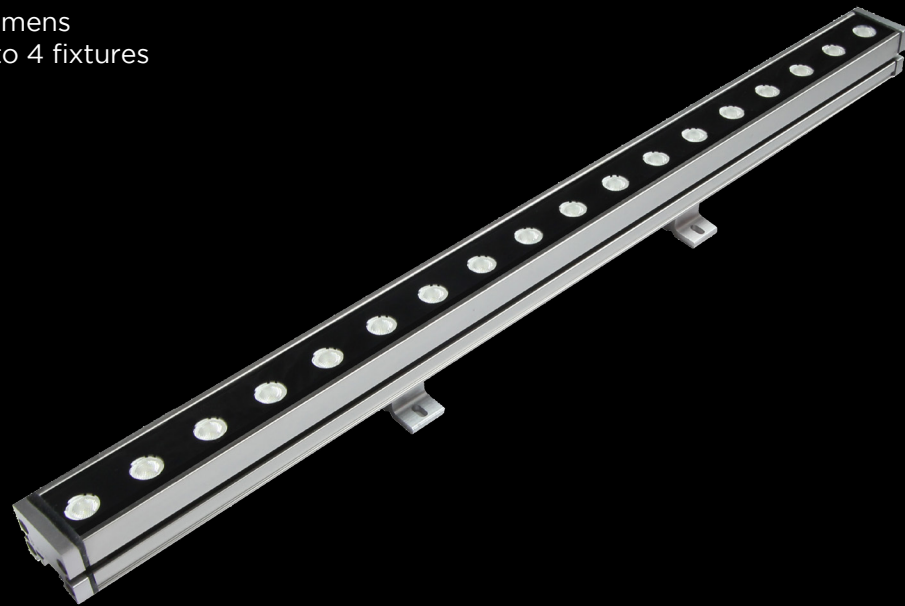

Sequis Tower | Jakarta, Indonesia
Photographer: Mario Wibowo | Nano Linear

NANO LINEAR

ETL CE IP66

Armor Series Nano Linear fixtures are housed in sleek extruded aluminum. The lens is a clear UV-protected PMMA covered in tempered glass. The Nano features a small profile with three beam angle options in three standard lengths. It's available in six different CCTs, ranging from 2700K to 6000K. Manufactured with our Gel-Flush Technology to withstand the rigors of outdoor use, the Nano offers 0-10 V, DALI or Triac dimming. Mount with snap-in clips, tiltable stands or heavy-duty aluminum mounting arms.

- 19.7 in. (500 mm)
9 W
15 LEDs per fixture
577-588 total lumens
Daisy Chain up to 6 fixtures

- 39.4 in. (1000mm)
18 W
30 LEDs per fixture
1154-1177 total lumens
Daisy Chain up to 4 fixtures

Pg 7-9: Sequis Tower | Jakarta, Indonesia
Photographer: Mario Wibowo | Nano Linear

MINI LINEAR

  IP66

Armor Series Mini Linear fixtures feature a sleek small profile with five beam angle options and six CCTs in an extruded aluminum body. Mix and match four different sizes manufactured with our premium weather-defeating Gel-Flush™ Technology. The popular Mini offers 0-10 V, DALI or Triac dimming. Mount with snap-in clips, tiltable stands or heavy-duty aluminum mounting arms.