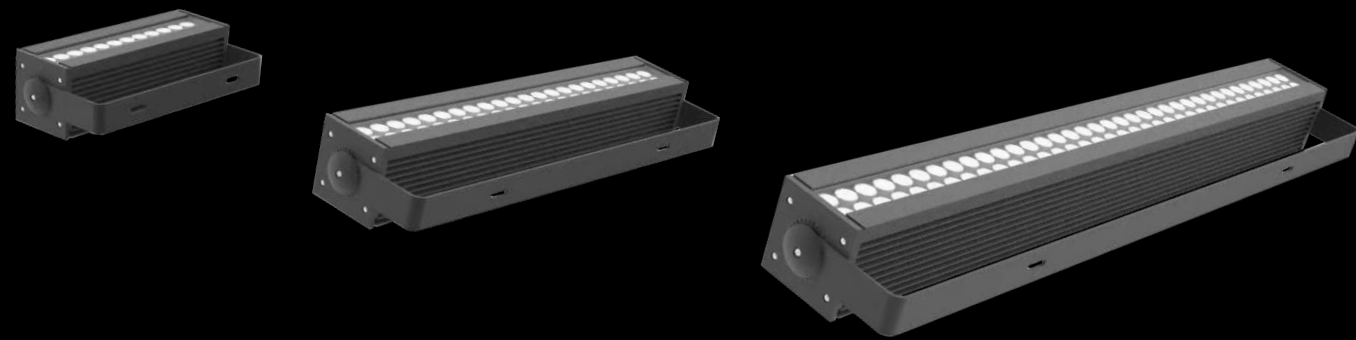

MINI LINEAR

  IP66

Armor Series Mini Linear fixtures feature a sleek small profile with five beam angle options and six CCTs in an extruded aluminum body. Mix and match four different sizes manufactured with our premium weather-defeating Gel-Flush™ Technology. The popular Mini offers 0-10 V, DALI or Triac dimming. Mount with snap-in clips, tiltable stands or heavy-duty aluminum mounting arms.

- RGBW (3000K, 4000K, 6500K)
- 15x15°, 25x25°, 35x35°, 50x50° beam angle options
- 16.1 in. (410 mm)
 - 20 W
 - 10 LEDs per fixture
 - 660-840 total lumens (all LEDs at 100%)
 - Daisy Chain up to 32 fixtures at 120 VAC and 220-240 VAC
- 23.8 in. (605 mm)
 - 30 W
 - 15 LEDs per fixture
 - 1041-1324 total lumens (all LEDs at 100%)
 - Daisy Chain up to 30 fixtures at 120 VAC, 32 fixtures at 220-240 VAC
- 35.4 in. (900 mm)
 - 45 W
 - 24 LEDs per fixture
 - 1584-2016 total lumens (all LEDs at 100%)
 - Daisy Chain up to 22 fixtures at 120 VAC, 30 fixtures at 220-240 VAC
- 46.9 in. (1190 mm)
 - 60 W
 - 30 LEDs per fixture
 - 1980-2520 total lumens (all LEDs at 100%)
 - Daisy Chain up to 17 fixtures at 120 VAC, 24 fixtures at 220-240 VAC

Diamond Beach Condominium | Long Branch, NJ, USA
Photographer: Hendue Vidal | RGBW Mini Linear

FORTE LINEAR

The Forte Linear Fixture is a powerful Armor Series exterior fixture designed for signage, wall grazing or flood applications and landscape accents. Manufactured with high-density extruded aluminum and an optical grade PMMA lens, Forte Linear features a double row of high-brightness LEDs and an optional built-in glare shield. Its low profile and 3 length options let Forte Linear easily blend into a wide variety of applications. The Static White Forte fixture is available in six Static White CCTs and five beam angles. The RGBW Forte fixture is available in six beam angles. Choose color changing RGBW with three white light options. Compatible with DMX controls for theatrical effects.