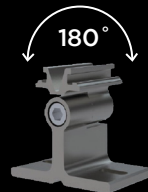

- Heavy-duty powder coated aluminum
- For exterior use with Nano and Mini
- Two sizes: 6-9 in. (small), 14-22 in. (large)

SNAP-IN CLIP

For narrow installations where mounting clips need to be installed first

TILTABLE STAND

For adjustable beam angles from 0-140°

LARGE TILTABLE STAND

For adjustable beam angles from 0-180°

2 PIN FEMALE CABLE TO BARE WIRE

For connections to incoming power

2 PIN MALE TO FEMALE JUMPER CABLE