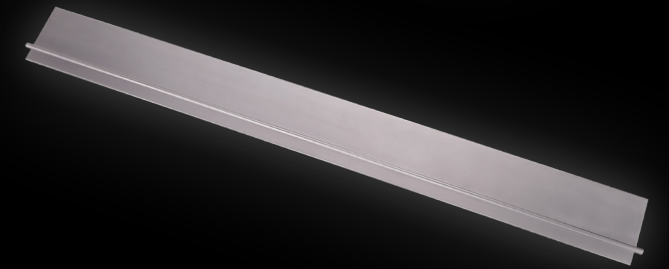

TILTABLE STAND

For adjustable beam angles from 0-140°

LARGE TILTABLE STAND

For adjustable beam angles from 0-180°

2 PIN FEMALE CABLE TO BARE WIRE

For connections to incoming power

2 PIN MALE TO FEMALE JUMPER CABLE

For connections between male and female cables

LOUVER*

For glare reduction

ASYMMETRIC LOUVER*

For glare reduction

GLARE SHIELD

For glare reduction or light redirection

* Louvers will affect beam angle. Not recommended for exterior use.