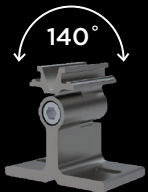

ACCESSORIES

MOUNTING ARMS

Heavy-duty aluminum Armor Series Mounting Arms keep your lighting on the level! Designed to secure your linear fixtures, our sturdy Mounting Arms are available in two adjustable sizes that let you move your wall washers and grazers from 6 to 22 in. away from the surface.

- Heavy-duty powder coated aluminum
- For exterior use with Nano and Mini
- Two sizes: 6-9 in. (small), 14-22 in. (large)

SNAP-IN CLIP

For narrow installations where mounting clips need to be installed first