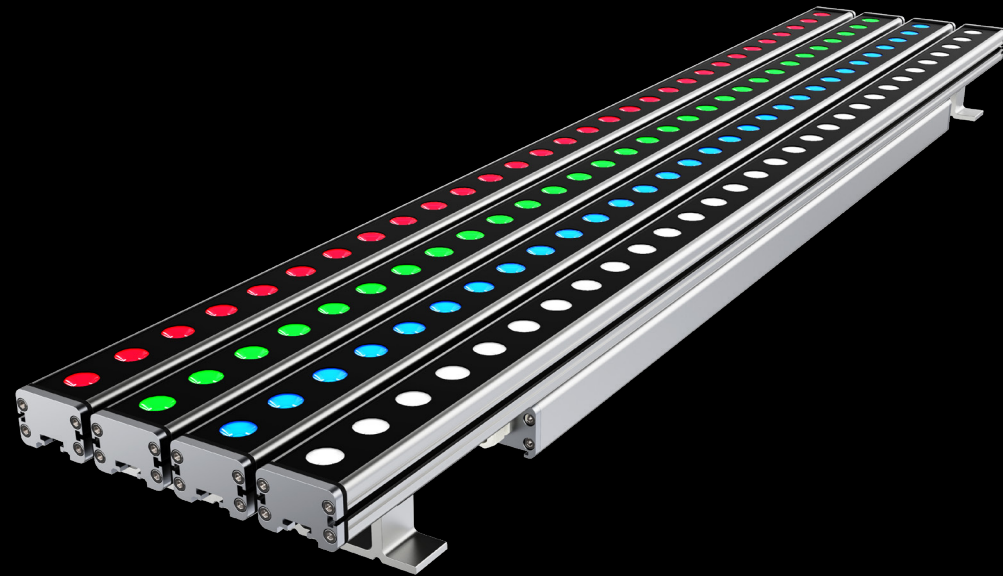

RGBW AC MINI LINEAR

UL IP67

The RGBW AC Mini Linear fixture is built with a driver onboard, so it's easy to daisy chain fixtures on direct AC power and run them all with DMX controls. Available in four sizes and four different beam angles, the RGBW AC Mini can generate more than 16 million colors.

- RGBW (3000K, 4000K, 6500K)
- 15x15°, 25x25°, 35x35°, 50x50° beam angle options
- 16.1 in. (410 mm)
  - 20 W
  - 10 LEDs per fixture
  - 660-840 total lumens (all LEDs at 100%)
  - Daisy Chain up to 32 fixtures at 120 VAC and 220-240 VAC
- 23.8 in. (605 mm)
  - 30 W
  - 15 LEDs per fixture
  - 1041-1324 total lumens (all LEDs at 100%)
  - Daisy Chain up to 30 fixtures at 120 VAC, 32 fixtures at 220-240 VAC
- 35.4 in. (900 mm)
  - 45 W
  - 24 LEDs per fixture
  - 1584-2016 total lumens (all LEDs at 100%)
  - Daisy Chain up to 22 fixtures at 120 VAC, 30 fixtures at 220-240 VAC
- 46.9 in. (1190 mm)
  - 60 W
  - 30 LEDs per fixture
  - 1980-2520 total lumens (all LEDs at 100%)
  - Daisy Chain up to 17 fixtures at 120 VAC, 24 fixtures at 220-240 VAC