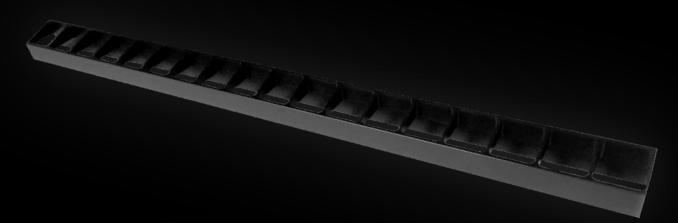

TILTABLE STAND

For adjustable beam angles from 0-140°

LARGE TILTABLE STAND

For adjustable beam angles from 0-180°

2 PIN FEMALE CABLE TO BARE WIRE

For connections to incoming power

2 PIN MALE TO FEMALE JUMPER CABLE

For connections between male and female cables

LOUVER*

For glare reduction

ASYMMETRIC LOUVER*

For glare reduction

GLARE SHIELD

For glare reduction or light redirection

* Louvers will affect beam angle. Not recommended for exterior use.