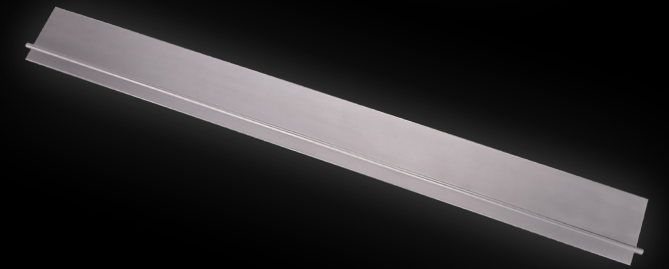

TILTABLE STAND

For adjustable beam angles from 0-140°

LARGE TILTABLE STAND

For adjustable beam angles from 0-180°

2 PIN FEMALE CABLE TO BARE WIRE

For connections to incoming power

2 PIN MALE TO FEMALE JUMPER CABLE

For connections between male and female cables

LOUVER*

For glare reduction

ASYMMETRIC LOUVER*

For glare reduction

GLARE SHIELD

For glare reduction or light redirection

* Louvers will affect beam angle.
Not recommended for exterior use.