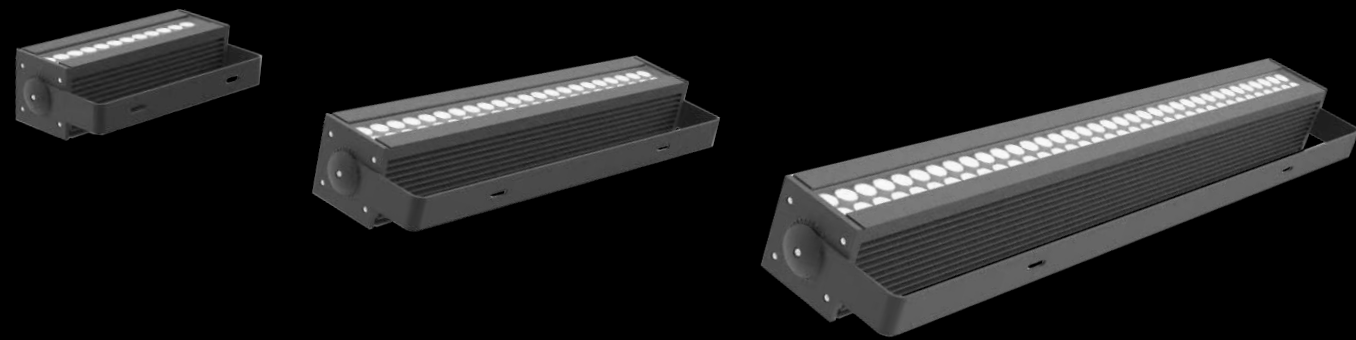

Sequis

MINI LINEAR

  **IP66**

Armor Series Mini Linear fixtures feature a sleek small profile with five beam angle options and six CCTs in an extruded aluminum body. Mix and match four different sizes manufactured with our premium weather-defeating Gel-Flush™ Technology. The popular Mini offers 0-10, DALI or Triac dimming. Mount with snap-in clips, tiltable stands or heavy-duty aluminum mounting arms.

- RGBW (+3000K, +4000K, +6500K)
- 15°, 25°, 35°, 50° beam angle options
- 16.1 in. (410 mm)
 - 20W
 - 10 LEDs per fixture
 - 660-840 total lumens (all LEDs at 100%)
 - Daisy Chain up to 32 fixtures at 120V AC and 220-240V AC
- 23.8 in. (605 mm)
 - 30W
 - 15 LEDs per fixture
 - 1041-1324 total lumens (all LEDs at 100%)
 - Daisy Chain up to 30 fixtures at 120V AC, 32 fixtures at 220-240V AC
- 35.4 in. (900 mm)
 - 45W
 - 24 LEDs per fixture
 - 1584-2016 total lumens (all LEDs at 100%)
 - Daisy Chain up to 22 fixtures at 120V AC, 30 fixtures at 220-240V AC
- 46.9 in. (1190 mm)
 - 60W
 - 30 LEDs per fixture
 - 1980-2520 total lumens (all LEDs at 100%)
 - Daisy Chain up to 17 fixtures at 120V AC, 24 fixtures at 220-240V AC

Diamond Beach Condominium | Long Branch, NJ, USA
Photographer: Hendue Vidal | RGBW Mini Linear

FORTE LINEAR

The Forte Linear Fixture is a powerful Armor Series exterior fixture designed for signage, wall grazing or flood applications and landscape accents. Manufactured with high-density extruded aluminum and an optical grade PMMA lens, Forte Linear features a double row of high-brightness LEDs and an optional built-in glare shield. Its low profile and 3 length options let Forte Linear easily blend into a wide variety of applications. The Static White Forte fixture is available in six Static White CCTs and five beam angles. The RGBW Forte fixture is available in six beam angles. Choose color changing RGBW with three white light options. Compatible with DMX controls for theatrical effects.