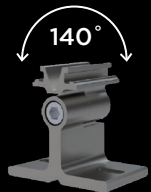

ACCESSORIES

MOUNTING ARMS

Heavy-duty aluminum Armor Series Mounting Arms keep your lighting on the level! Designed to secure your linear fixtures, our sturdy Mounting Arms are available in two adjustable sizes that let you move your wall washers and grazers from 6 to 22 in. away from the surface.

- Heavy-duty powder coated aluminum
- For exterior use with Nano and Mini
- Two sizes: 6-9 in. (small), 14-22 in. (large)

SNAP-IN CLIP

For narrow installations where mounting clips need to be installed first