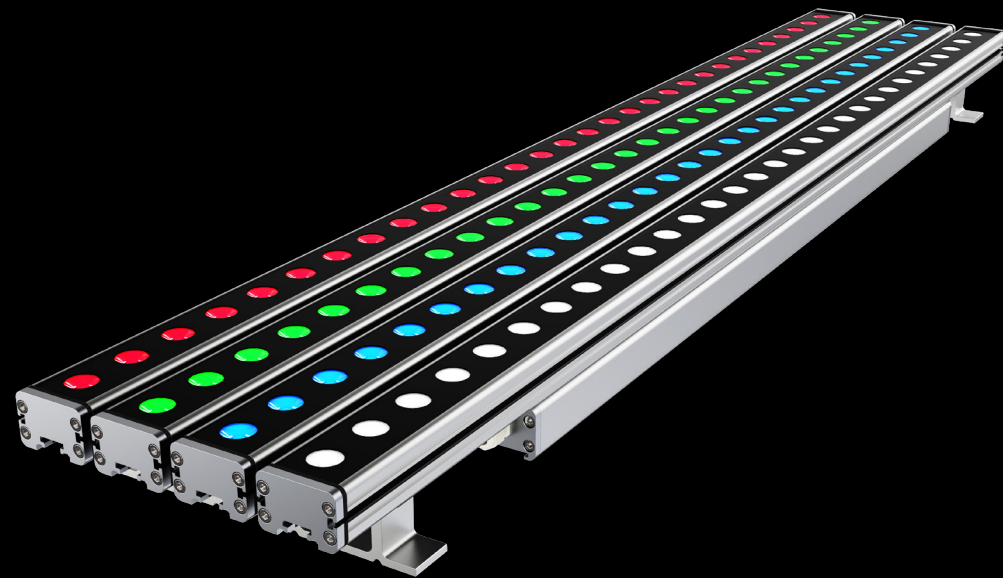

RGBW AC MINI LINEAR

UL IP67

The RGBW AC Mini Linear fixture is built with a driver onboard, so it's easy to daisy chain fixtures on direct AC power and run them all with DMX controls. Available in four sizes and four different beam angles, the RGBW AC Mini can generate more than 16 million colors.

- RGBW (+3000K, +4000K, +6500K)
- 15°, 25°, 35°, 50° beam angle options
- 16.1 in. (410 mm)
  - 20W
  - 10 LEDs per fixture
  - 660-840 total lumens (all LEDs at 100%)
  - Daisy Chain up to 32 fixtures at 120V AC and 220-240V AC
- 23.8 in. (605 mm)
  - 30W
  - 15 LEDs per fixture
  - 1041-1324 total lumens (all LEDs at 100%)
  - Daisy Chain up to 30 fixtures at 120V AC, 32 fixtures at 220-240V AC
- 35.4 in. (900 mm)
  - 45W
  - 24 LEDs per fixture
  - 1584-2016 total lumens (all LEDs at 100%)
  - Daisy Chain up to 22 fixtures at 120V AC, 30 fixtures at 220-240V AC
- 46.9 in. (1190 mm)
  - 60W
  - 30 LEDs per fixture
  - 1980-2520 total lumens (all LEDs at 100%)
  - Daisy Chain up to 17 fixtures at 120V AC, 24 fixtures at 220-240V AC