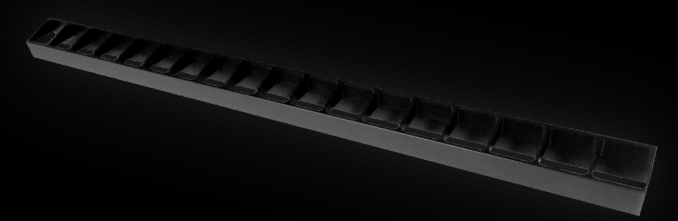

TILTABLE STAND

For adjustable beam angles from 0-140°

LARGE TILTABLE STAND

For adjustable beam angles from 0-180°

2 PIN FEMALE CABLE TO BARE WIRE

For connections to incoming power

2 PIN MALE TO FEMALE JUMPER CABLE

For connections between male and female cables

LOUVER*

For glare reduction

ASYMMETRIC LOUVER*

For glare reduction

GLARE SHIELD

For glare reduction or light redirection

* Louvers will affect beam angle.
Not recommended for exterior use.