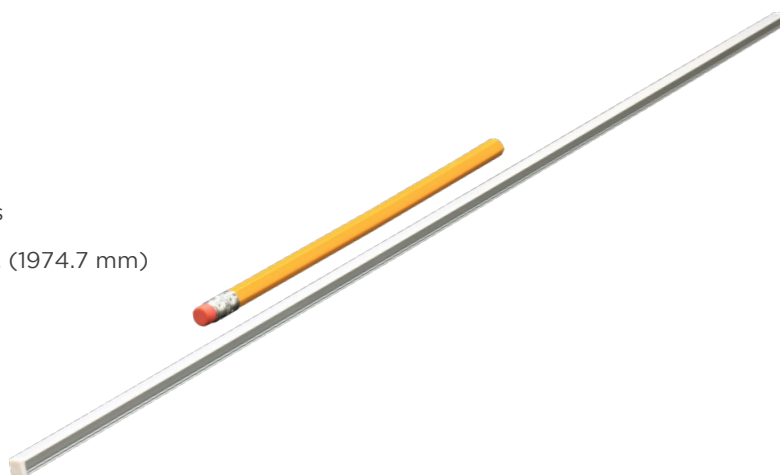

PICCOLO MICRO FIXTURE

RoHS

The Piccolo is a special micro fixture that stands just 0.23 in. (5.91 mm) high and 0.2 in. (5 mm) wide. The Piccolo uses a flat milky lens to create pinpoint lines of light in tight spaces such as custom millwork. It is sold in custom sizes ranging from 2.04 in. (51.7 mm) to 6 ft. 5.75 in. (1974.7 mm) long in increments of 1.52 in. (38.46 mm). The Piccolo features a special IP20 micro RibbonLyte that provides 90+ CRI in six available CCTs ranging from 2200K to 4000K.

FEATURES

- 3.0 W/ft (9.8 W/m)
- 0.2 in. (5 mm) wide by 0.23 in. (5.91 mm) high
- Fixture includes secure VHB tape backing
- Smallest fixture at 2.04 in. (51.7 mm) including end caps
- Sold in 1.52 in. (38.46 mm) increments up to 6 ft 5.75 in. (1974.7 mm)
- 110-degree beam angle
- 55 LEDs/ft (182 LEDs/m)
- 90+ CRI, diode-free
- IP20 rating (for indoor use)