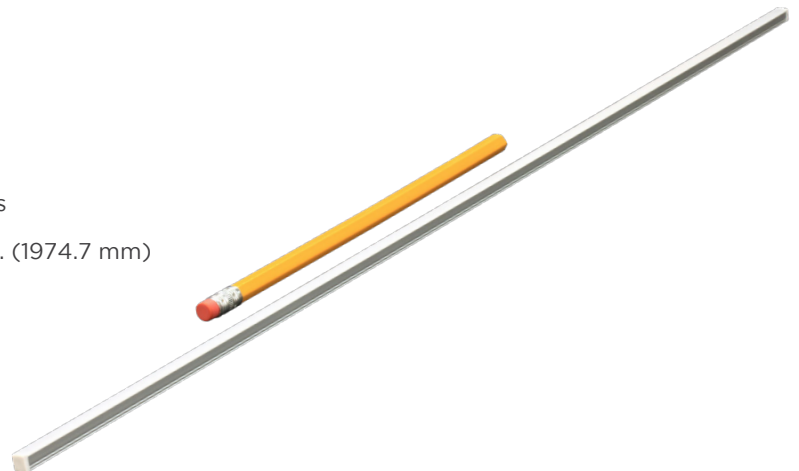

# PICCOLO MICRO FIXTURE

RoHS

The Piccolo is a special micro fixture that stands just 0.23 in. (5.91 mm) high and 0.2 in. (5 mm) wide. The Piccolo uses a flat milky lens to create pinpoint lines of light in tight spaces such as custom millwork. It is sold in custom sizes ranging from 2.04 in. (51.7 mm) to 6 ft. 5.75 in. (1974.7 mm) long in increments of 1.52 in. (38.46 mm). The Piccolo features a special IP20 micro RibbonLyte that provides 90+ CRI in six available CCTs ranging from 2200K to 4000K.

## FEATURES

- 3.0 W/ft (9.8 W/m)
- 0.2 in. (5 mm) wide by 0.23 in. (5.91 mm) high
- Fixture includes secure VHB tape backing
- Smallest fixture at 2.04 in. (51.7 mm) including end caps
- Sold in 1.52 in. (38.46 mm) increments up to 6 ft 5.75 in. (1974.7 mm)
- 110-degree beam angle
- 55 LEDs/ft (182 LEDs/m)
- 90+ CRI, diode-free
- IP20 rating (for indoor use)