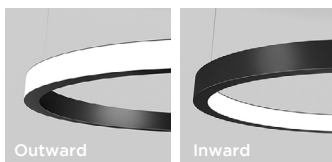

HOUSING FINISHES

COLOR TEMPERATURES & COLORS

Scroll135

Direct lighting

Pendant or Surface Mounted fixtures
Static White high output models at
56.7 lm/W, 465 lm/ft (1525.2 lm/m)
Min. bending diameter: 23.6 in. (600 mm)

Scroll150

Direct and Indirect lighting

Pendant or Surface Mounted fixtures
Static White high output models at
66.5 lm/W, 479 lm/ft (1571.1 lm/m)
Min. bending diameter: 23.6 in. (600 mm)

Scroll180

Direct lighting

Pendant or Surface Mounted fixtures
Static White high output models at
67.2 lm/W, 1109.1 lm/ft (3637.8 lm/m)
Min. bending diameter: 23.6 in. (600 mm)

Scroll135S

Side-illuminated

Pendant or Surface Mounted fixtures
Static White high output models at
63 lm/W, 654.7 lm/ft (2147.4 lm/m)
Min. bending diameter: 23.6 in. (600 mm)

Scroll150S

Side-illuminated

Pendant or Surface Mounted fixtures
Static White high output models at
66.2 lm/W, 695.6 lm/ft (2281.6 lm/m)
Min. bending diameter: 27.6 in. (700 mm)

Scroll180S

Side-illuminated