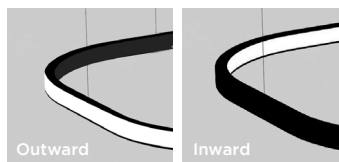

HOUSING FINISHES

COLOR TEMPERATURES & COLORS

Scroll135

Direct lighting

Pendant or Surface Mounted fixtures
Static White high output models at
56.7 lm/W, 465 lm/ft (1525.2 lm/m)
Min. bending diameter: 23.6 in. (600 mm)

Scroll150

Direct and Indirect lighting

Pendant or Surface Mounted fixtures
Static White high output models at
66.5 lm/W, 479 lm/ft (1571.1 lm/m)
Min. bending diameter: 23.6 in. (600 mm)

Scroll180

Direct lighting

Pendant or Surface Mounted fixtures
Static White high output models at
67.2 lm/W, 1109.1 lm/ft (3637.8 lm/m)
Min. bending diameter: 23.6 in. (600 mm)

Scroll135S

Side-illuminated

Pendant or Surface Mounted fixtures
Static White high output models at
63 lm/W, 654.7 lm/ft (2147.4 lm/m)
Min. bending diameter: 23.6 in. (600 mm)

Scroll150S

Side-illuminated

Pendant or Surface Mounted fixtures
Static White high output models at
66.2 lm/W, 695.6 lm/ft (2281.6 lm/m)
Min. bending diameter: 27.6 in. (700 mm)

Scroll180S

Side-illuminated