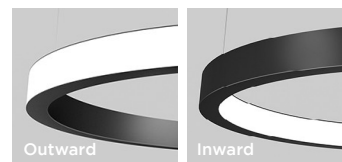

HOUSING FINISHES

COLOR TEMPERATURES & COLORS

Scroll135

Direct lighting

Pendant or Surface Mounted fixtures
Static White high output models at
56.7 lm/W, 465 lm/ft (1525.2 lm/m)
Min. bending diameter: 23.6 in. (600 mm)

Scroll150

Direct and Indirect lighting

Pendant or Surface Mounted fixtures
Static White high output models at
66.5 lm/W, 479 lm/ft (1571.1 lm/m)
Min. bending diameter: 23.6 in. (600 mm)

Scroll180

Direct lighting

Pendant or Surface Mounted fixtures
Static White high output models at
67.2 lm/W, 1109.1 lm/ft (3637.8 lm/m)
Min. bending diameter: 23.6 in. (600 mm)

Scroll135S

Side-illuminated

Pendant or Surface Mounted fixtures
Static White high output models at
63 lm/W, 654.7 lm/ft (2147.4 lm/m)
Min. bending diameter: 23.6 in. (600 mm)

Scroll150S

Side-illuminated

Pendant or Surface Mounted fixtures
Static White high output models at
66.2 lm/W, 695.6 lm/ft (2281.6 lm/m)
Min. bending diameter: 27.6 in. (700 mm)

Scroll180S

Side-illuminated