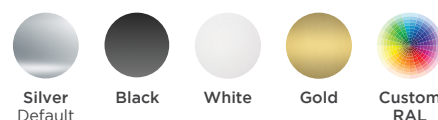

Scroll Pendant Series

Design open curves and flowing custom shapes.
If you can draw it, we can do it!

- 3 standard sizes and 2 styles
- 24V fixtures use remote drivers
- Static White (90+ CRI) fixtures are Constant Current
- Variable White and RGBW fixtures are Constant Voltage

HOUSING FINISHES

COLOR TEMPERATURES & COLORS

Scroll135

Direct lighting

Pendant or Surface Mounted fixtures
Static White high output models at
56.7 lm/W, 465 lm/ft (1525.2 lm/m)
Min. bending diameter: 23.6 in. (600 mm)

Scroll150

Direct and Indirect lighting

Pendant or Surface Mounted fixtures
Static White high output models at
66.5 lm/W, 479 lm/ft (1571.1 lm/m)
Min. bending diameter: 23.6 in. (600 mm)

Scroll180

Direct lighting

Scroll150S

Side-illuminated

Pendant or Surface Mounted fixtures
Static White high output models at
66.2 lm/W, 695.6 lm/ft (2281.6 lm/m)
Min. bending diameter: 27.6 in. (700 mm)

Scroll180S

Side-illuminated