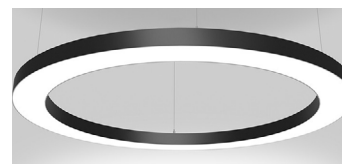

HOUSING FINISHES

COLOR TEMPERATURES & COLORS

Scroll135

Direct lighting

Pendant or Surface Mounted fixtures
Static White high output models at
56.7 lm/W, 465 lm/ft (1525.2 lm/m)
Min. bending diameter: 23.6 in. (600 mm)

Scroll150

Direct and Indirect lighting

Pendant or Surface Mounted fixtures
Static White high output models at
66.5 lm/W, 479 lm/ft (1571.1 lm/m)
Min. bending diameter: 23.6 in. (600 mm)

Scroll180

Direct lighting

Pendant or Surface Mounted fixtures
Static White high output models at
67.2 lm/W, 1109.1 lm/ft (3637.8 lm/m)
Min. bending diameter: 23.6 in. (600 mm)

Scroll135S

Side-illuminated

Pendant or Surface Mounted fixtures
Static White high output models at
63 lm/W, 654.7 lm/ft (2147.4 lm/m)
Min. bending diameter: 23.6 in. (600 mm)

Scroll150S

Side-illuminated

Pendant or Surface Mounted fixtures
Static White high output models at
66.2 lm/W, 695.6 lm/ft (2281.6 lm/m)
Min. bending diameter: 27.6 in. (700 mm)

Scroll180S

Side-illuminated