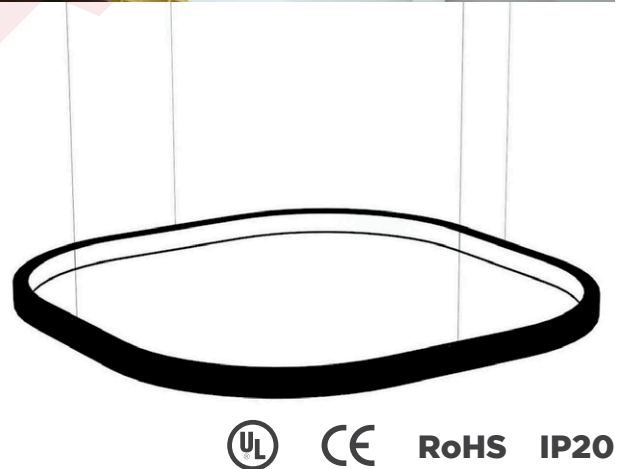

- Create side-illuminated pendant or surface mounted fixtures
- Static White at 2700K, 3000K, 3500K, 4000K
- 90+ CRI at 90 lm/W
- Minimum bending diameter: 23.6 in. (600 mm)
- Variable White or RGBW available
- Standard silver finish
- Special order Black, White, Gold or custom RAL

LENS FINISH

MOUNTING OPTIONS

Surface Mount Suspended Mount

ILLUMINATION OPTIONS

Inward or Outward

AVAILABLE COLOR TEMPERATURES & COLORS

ORDERING GUIDE

Fixture Length	Illumination Direction	Output (VW and RGBW in Standard Output only)	Mounting Type
SL35S			
SL35S - Scroll 35S Side Illuminated Fixture	I - Inward O - Outward	LO - Low Direct Only SO - Standard Direct Only HO - High Direct Only	P - Suspended Pendant S - Surface
Color Temperature and Colors	Surface Finish		
27 - 2700K 40 - 4000K	SL - Silver GD - Gold		
30 - 3000K VW - Variable White	BK - Black C - Custom		
35 - 3500K RGBW - RGBW	WH - White		

UL CE RoHS IP20

SPECIFICATIONS

Beam Angle	110°
Lens Type	Milky Lens (PMMA)
Length	Continuous lengths available. Lens max lengths are 19 ft 8 in. (6 m)
Operating Voltage	Low-voltage constant current (remote driver with 100-277V AC input)
Dimming	0-10V, DALI
Available Colors	2700K, 3000K, 3500K, 4000K, VW, RGBW
Efficacy (Static White)	90 lm/W
Lumens (Static White)	665-735 lm/ft (2180-2410 lm/m)
CRI	90+
Certifications	UL, CE, RoHS

ACCESSORIES

<p>Coupler</p> <p>Part #: XXXXXX</p>	<p>Suspended Mounting Kit (included accessory)</p>	<p>End Caps (included accessory)</p>
---	---	---

DIMENSIONS

SCROLL35S

Width: 0.97 in. (24.6 mm)
Height: 1.38 in. (35 mm)
Length: Up to 19 ft 8 in. (6 m)