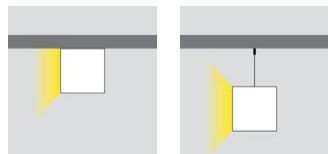

- Create side-illuminated pendant or surface mounted fixtures
- Static White at 2700K, 3000K, 3500K, 4000K
- 90+ CRI at 90 lm/W
- Minimum bending diameter: 23.6 in. (600 mm)
- Variable White or RGBW available
- Standard silver finish
- Special order Black, White, Gold or custom RAL

LENS FINISH

MOUNTING OPTIONS

Surface Mount Suspended Mount

ILLUMINATION OPTIONS

Inward or Outward

AVAILABLE COLOR TEMPERATURES & COLORS

ORDERING GUIDE

Fixture Length	Illumination Direction	Output (VW and RGBW in Standard Output only)	Mounting Type
SL35S			
SL35S - Scroll 35S Side Illuminated Fixture	I - Inward O - Outward	LO - Low Direct Only SO - Standard Direct Only HO - High Direct Only	P - Suspended Pendant S - Surface
Color Temperature and Colors	Surface Finish		
27 - 2700K 40 - 4000K	SL - Silver GD - Gold		
30 - 3000K VW - Variable White	BK - Black C - Custom		
35 - 3500K RGBW - RGBW	WH - White		