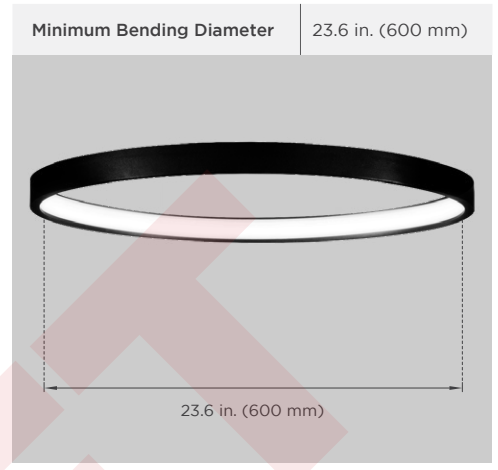

- Create side-illuminated pendant or surface mounted fixtures
- Static White at 2700K, 3000K, 3500K, 4000K
- 90+ CRI at 90 lm/W
- Minimum bending diameter: 23.6 in. (600 mm)
- Variable White or RGBW available
- Standard silver finish
- Special order Black, White, Gold or custom RAL

LENS FINISH

MOUNTING OPTIONS

Surface Mount Suspended Mount

ILLUMINATION OPTIONS

Inward or Outward

AVAILABLE COLOR TEMPERATURES & COLORS

ORDERING GUIDE

Fixture Length	Illumination Direction	Output (VW and RGBW in Standard Output only)	Mounting Type
SL35S			
SL35S - Scroll 35S Side Illuminated Fixture	I - Inward O - Outward	LO - Low Direct Only SO - Standard Direct Only HO - High Direct Only	P - Suspended Pendant S - Surface
Color Temperature and Colors	Surface Finish		
27 - 2700K 40 - 4000K	SL - Silver GD - Gold		
30 - 3000K VW - Variable White	BK - Black C - Custom		
35 - 3500K RGBW - RGBW	WH - White		

UL CE RoHS IP20

SPECIFICATIONS

Beam Angle	110°
Lens Type	Milky Lens (PMMA)
Length	Continuous lengths available. Lens max lengths are 19 ft 8 in. (6 m)
Operating Voltage	Low-voltage constant current (remote driver with 100-277V AC input)
Dimming	0-10V, DALI
Available Colors	2700K, 3000K, 3500K, 4000K, VW, RGBW
Efficacy (Static White)	90 lm/W
Lumens (Static White)	665-735 lm/ft (2180-2410 lm/m)
CRI	90+
Certifications	UL, CE, RoHS

ACCESSORIES

<p>Coupler</p> <p>Part #: XXXXXX</p>	<p>Suspended Mounting Kit (included accessory)</p>	<p>End Caps (included accessory)</p>
---	---	---

DIMENSIONS

SCROLL35S

Width: 0.97 in. (24.6 mm)
Height: 1.38 in. (35 mm)
Length: Up to 19 ft 8 in. (6 m)