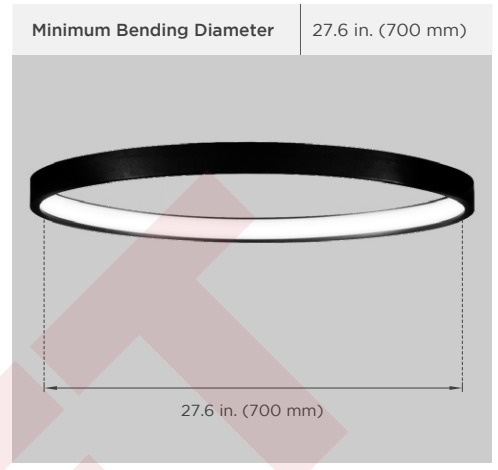

- Create side-illuminated pendant or surface mounted fixtures
- Static White at 2700K, 3000K, 3500K, 4000K
- 90+ CRI at 90 lm/W
- Minimum bending diameter: 27.6 in. (700 mm)
- Variable White or RGBW available
- Standard silver finish
- Special order Black, White, Gold or custom RAL

LENS FINISH

MOUNTING OPTIONS

Surface Mount Suspended Mount

ILLUMINATION OPTIONS

Inward or Outward

AVAILABLE COLOR TEMPERATURES & COLORS

ORDERING GUIDE

Fixture Length	illumination Direction	Output (VW and RGBW in Standard Output only)	Mounting Type
SL50S			
SL50S - Scroll 50S Side Illuminated Fixture	I - Inward O - Outward	LO - Low Direct Only SO - Standard Direct Only HO - High Direct Only	P - Suspended Pendant S - Surface
Color Temperature and Colors	Surface Finish		
27 - 2700K 40 - 4000K	SL - Silver GD - Gold		
30 - 3000K VW - Variable White	BK - Black C - Custom		
35 - 3500K RGBW - RGBW	WH - White		

SPECIFICATIONS

Beam Angle	110°
Lens Type	Milky Lens (PMMA)
Length	Continuous lengths available. Lens max lengths are 19 ft 8 in. (6 m)
Operating Voltage	Low-voltage constant current (remote driver with 100-277V AC input)
Dimming	0-10V, DALI
Available Colors	2700K, 3000K, 3500K, 4000K, VW, RGBW
Efficacy (Static White)	90 lm/W
Lumens (Static White)	665-735 lm/ft (2180-2410 lm/m)
CRI	90+
Certifications	UL, CE, RoHS