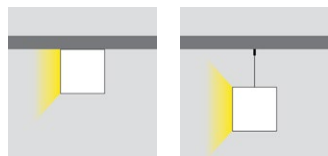

- Create side-illuminated pendant or surface mounted fixtures
- Static White at 2700K, 3000K, 3500K, 4000K
- 90+ CRI at 90 lm/W
- Minimum bending diameter: 27.6 in. (700 mm)
- Variable White or RGBW available
- Standard silver finish
- Special order Black, White, Gold or custom RAL

LENS FINISH

MOUNTING OPTIONS

Surface Mount Suspended Mount

ILLUMINATION OPTIONS

Inward or Outward

AVAILABLE COLOR TEMPERATURES & COLORS

ORDERING GUIDE

Fixture Length	illumination Direction	Output (VW and RGBW in Standard Output only)	Mounting Type
SL50S			
SL50S - Scroll 50S Side Illuminated Fixture	I - Inward O - Outward	LO - Low Direct Only SO - Standard Direct Only HO - High Direct Only	P - Suspended Pendant S - Surface
Color Temperature and Colors	Surface Finish		
27 - 2700K 40 - 4000K	SL - Silver GD - Gold		
30 - 3000K VW - Variable White	BK - Black C - Custom		
35 - 3500K RGBW - RGBW	WH - White		