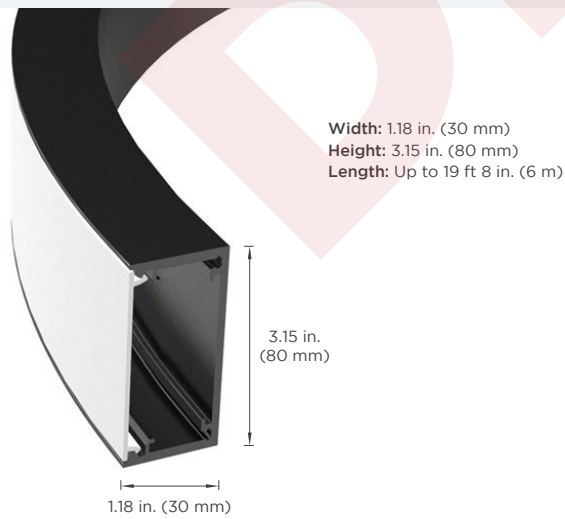

DIMENSIONS

SCROLL80S

Acolyte does not warrant or represent that the information is free from errors or omission. The information may change without notice and Acolyte is not in any way liable for the accuracy of any information printed and stored or in any way interpreted or used.