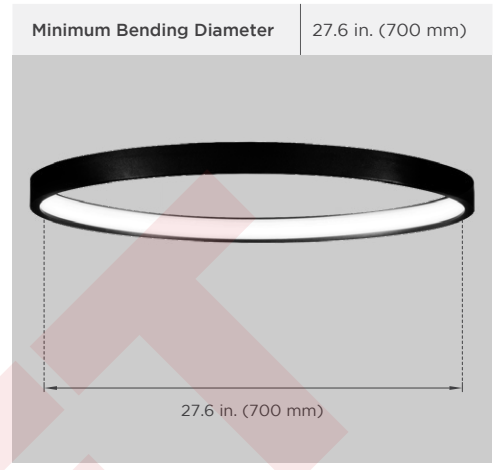

- Create side-illuminated pendant or surface mounted fixtures
- Static White at 2700K, 3000K, 3500K, 4000K
- 90+ CRI at 105 lm/W
- Minimum bending diameter: 27.6 in. (700 mm)
- Variable White or RGBW available
- Standard silver finish
- Special order Black, White, Gold or custom RAL

LENS FINISH

MOUNTING OPTIONS

Surface Mount Suspended Mount

ILLUMINATION OPTIONS

Inward or Outward

AVAILABLE COLOR TEMPERATURES & COLORS

ORDERING GUIDE

Fixture Length	Illumination Direction	Output (VW and RGBW in Standard Output only)	Mounting Type
SL80S			
SL80S - Scroll 80S Side Illuminated Fixture	I - Inward O - Outward	LO - Low Direct Only SO - Standard Direct Only HO - High Direct Only	P - Suspended Pendant S - Surface
Color Temperature and Colors	Surface Finish		
27 - 2700K 40 - 4000K	SL - Silver GD - Gold		
30 - 3000K VW - Variable White	BK - Black C - Custom		
35 - 3500K RGBW - RGBW	WH - White		

SPECIFICATIONS

Beam Angle	110°
Lens Type	Milky Lens (PMMA)
Length	Continuous lengths available. Lens max lengths are 19 ft 8 in. (6 m)
Operating Voltage	Low-voltage constant current (remote driver with 100-277V AC input)
Dimming	0-10V, DALI
Available Colors	2700K, 3000K, 3500K, 4000K, VW, RGBW
Efficacy (Static White)	105 lm/W
Lumens (Static White)	665-735 lm/ft (2180-2410 lm/m)
CRI	90+
Certifications	UL, CE, RoHS