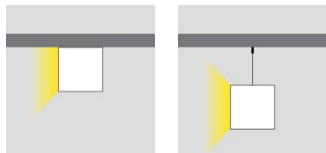

- Create side-illuminated pendant or surface mounted fixtures
- Static White at 2700K, 3000K, 3500K, 4000K
- 90+ CRI at 105 lm/W
- Minimum bending diameter: 27.6 in. (700 mm)
- Variable White or RGBW available
- Standard silver finish
- Special order Black, White, Gold or custom RAL

Product is in final stages of development. Specifications are preliminary targets subject to change before product launch.

HOUSING FINISHES

Silver
Default finish

Black

White

Gold

Note: Custom colors available upon request

LENS FINISH

MOUNTING OPTIONS

Surface Mount Suspended Mount

ILLUMINATION OPTIONS

Inward or Outward

AVAILABLE COLOR TEMPERATURES & COLORS

ORDERING GUIDE

Fixture Length	Illumination Direction	Output (VW and RGBW in Standard Output only)	Mounting Type
SL80S			
SL80S - Scroll 80S Side Illuminated Fixture	I - Inward O - Outward	LO - Low Direct Only SO - Standard Direct Only HO - High Direct Only	P - Suspended Pendant S - Surface
Color Temperature and Colors	Surface Finish		
27 - 2700K 40 - 4000K	SL - Silver GD - Gold		
30 - 3000K VW - Variable White	BK - Black C - Custom		
35 - 3500K RGBW - RGBW	WH - White		