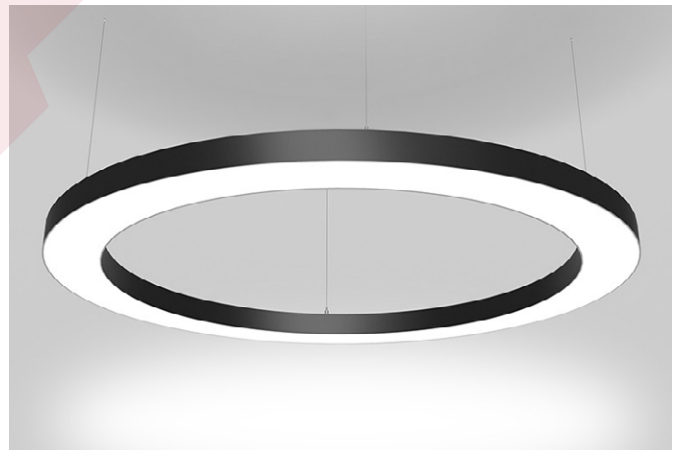

Date _____ Project _____

Notes _____

SCROLL80 PENDANT FIXTURE

Fashion graceful custom fixtures with open curves or bold signature lighting pieces with the Scroll Pendant Series from Acolyte. Design fully closed shapes like simple circles and triangles or complex undulating ovals, squares and lines, all manufactured to your precise specification. If you can draw it, we can do it! The incredibly flexible Scroll Pendant Series also allows us to generate complementary custom luminaires in surface mounted fixtures.

- Pendant or surface mounted fixtures
- Static White at 2700K, 3000K, 3500K, 4000K
- 90+ CRI at 105 lm/W
- Minimum bending diameter: 23.6 in. (600 mm)
- Variable White or RGBW available
- Standard silver finish
- Special order Black, White, Gold or custom RAL

AVAILABLE COLOR TEMPERATURES & COLORS

ORDERING GUIDE

Fixture Length	Output (VW and RGBW in Standard Output only)	Mounting Type	Color Temperature and Colors Direct	
SL80				
SL80 - Scroll 80 Fixture	LO - Low Direct Only SO - Standard Direct Only HO - High Direct Only	P - Suspended Pendant S - Surface	27 - 2700K 30 - 3000K 35 - 3500K	40 - 4000K VW - Variable White RGBW - RGBW
Surface Finish				
SL - Silver	GD - Gold			
BK - Black	C - Custom			
WH - White				

ACCESSORIES

Coupler	Suspended Mounting Kit (included accessory)	End Caps (included accessory)
Part #: XXXXXX 		

DIMENSIONS

SURFACE / SUSPENDED
 <p>Width: 3.15 in. (80 mm) Height: 1.48 in. (37.5 mm) Length: Up to 19 ft 8 in. (6 m)</p>