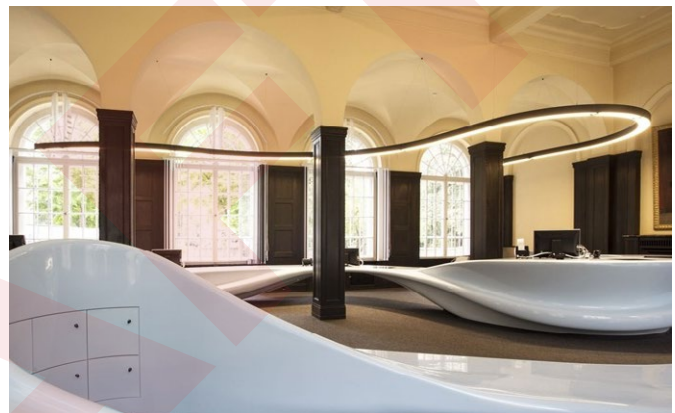

Date _____ Project _____

Notes _____

SCROLL80 PENDANT FIXTURE

Fashion graceful custom fixtures with open curves or bold signature lighting pieces with the Scroll Pendant Series from Acolyte. Design fully closed shapes like simple circles and triangles or complex undulating ovals, squares and lines, all manufactured to your precise specification. If you can draw it, we can do it! The incredibly flexible Scroll Pendant Series also allows us to generate complementary custom luminaires in surface mounted fixtures.

- Pendant or surface mounted fixtures
- Static White at 2700K, 3000K, 3500K, 4000K
- 90+ CRI at 105 lm/W
- Minimum bending diameter: 23.6 in. (600 mm)
- Variable White or RGBW available
- Standard silver finish
- Special order Black, White, Gold or custom RAL