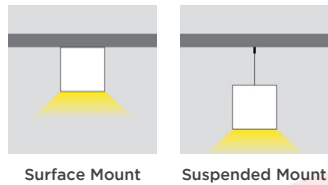

- Pendant or surface mounted fixtures
- Static White at 2700K, 3000K, 3500K, 4000K
- 90+ CRI at 105 lm/W
- Minimum bending diameter: 23.6 in. (600 mm)
- Variable White or RGBW available
- Standard silver finish
- Special order Black, White, Gold or custom RAL

AVAILABLE COLOR TEMPERATURES & COLORS

ORDERING GUIDE

Fixture Length	Output (VW and RGBW in Standard Output only)	Mounting Type	Color Temperature and Colors Direct	
SL80				
SL80 - Scroll 80 Fixture	LO - Low Direct Only SO - Standard Direct Only HO - High Direct Only	P - Suspended Pendant S - Surface	27 - 2700K 30 - 3000K 35 - 3500K	40 - 4000K VW - Variable White RGBW - RGBW
Surface Finish				
SL - Silver	GD - Gold			
BK - Black	C - Custom			
WH - White				