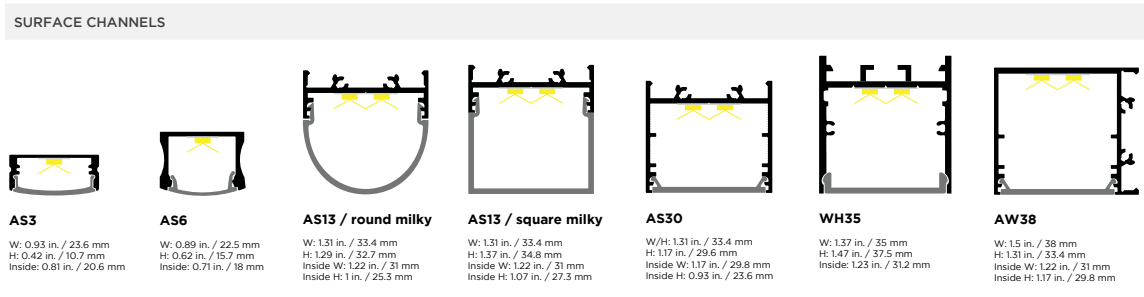

CHANNEL COMPATIBILITY / CHANNEL OPTIONS

CHANNEL	IP67	SURFACE CHANNELS	CORNER CHANNELS	MUD-IN CHANNELS	RECESSED CHANNELS
AC1					
AC2					
AC3					
AC4	✓				
AC5	✓				
AR1					
AR3	✓				
AR10					
AR16					
AR20					
AR25	✓				
AR30	✓				
AR33					
AS1					
AS2					
AS3	✓				
AS6	✓				
AS10	✓				
AS13	✓				
AS16					
AS20G					
AS23					
AS30	✓				
AS53					
AT4					
AT5					
AW12					
AW14					
AW38	✓				
B1					
SC3					
SC4	✓				
SC5	✓				
WH35	✓