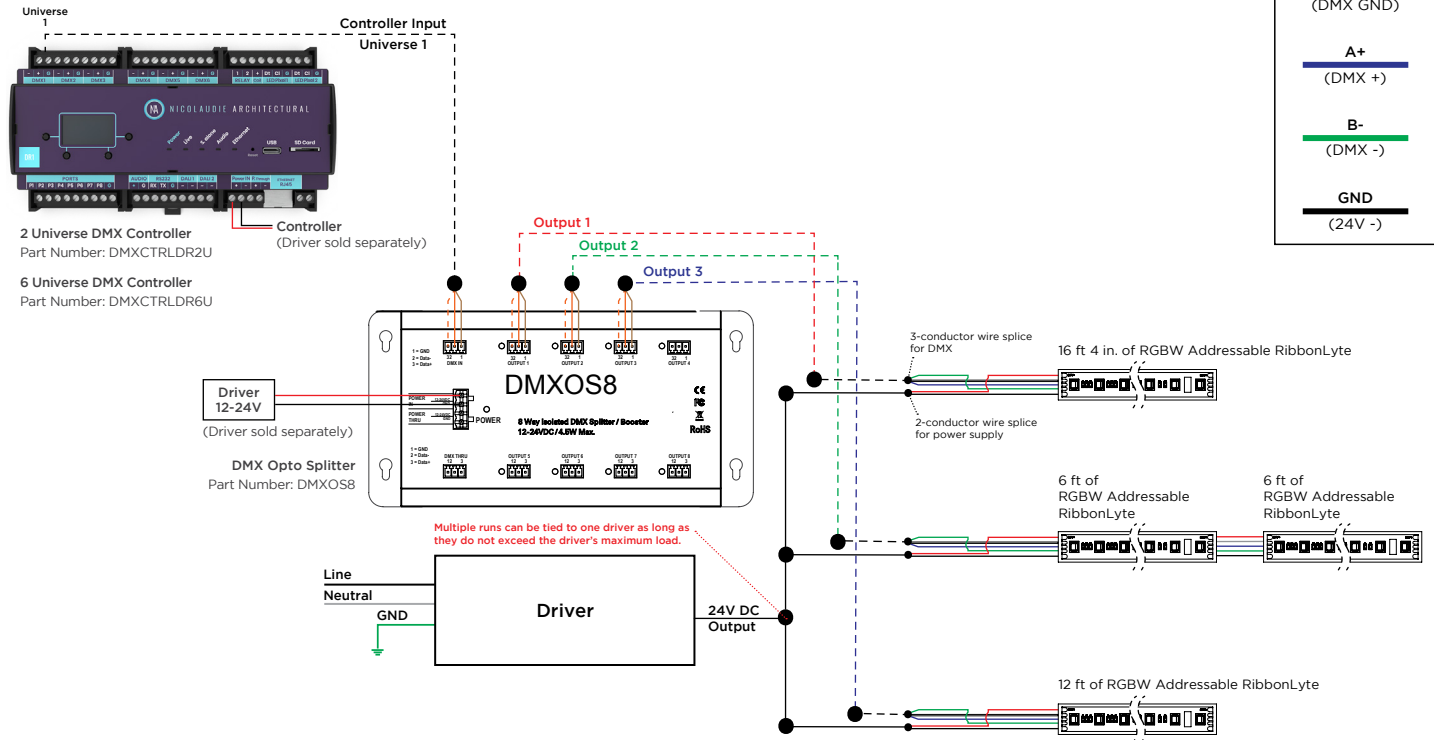

WIRING DIAGRAMS

One DMX Universe consists of 128 addresses and 512 channels (42 ft, 8 in. of RibbonLyte).

Any single run of RibbonLyte that is less than 16 ft, 4 in. can be wired directly to the controller.

For additional runs, Opto Splitter must be used. Each individual run will need its own Opto Splitter output.

MAX LENGTH BETWEEN DRIVER & RIBBONLYTE AT FULL LOAD

Wattages	40		60		96 + 100		150		200		240		300		320	
	Feet	Meters	Feet	Meters	Feet	Meters	Feet	Meters	Feet	Meters	Feet	Meters	Feet	Meters	Feet	Meters
24 AWG / 0.25 mm²	14	4.27	9	2.74	5.5	1.68	3.75	1.14	2.75	0.84	2.25	0.69	1.75	0.53	1.75	0.53
22 AWG / 0.34 mm²	22	6.71	14	4.27	9	2.74	5.75	1.75	4.5	1.37	3.5	1.07	2.75	0.84	2.75	0.84
20 AWG / 0.5 mm²	35	10.67	23	7.01	14	4.27	9	2.74	7	2.13	5.75	1.75	4.5	1.37	4.25	1.30
18 AWG / 0.75 mm²	56	17.07	37	11.28	23	7.01	15	4.57	11	3.35	9	2.74	7.5	2.29	7	2.13
16 AWG / 1.5 mm²	90	27.44	60	18.29	37	11.28	24	7.32	18	5.49	15	4.57	12	3.66	11	3.35
14 AWG / 2.5 mm²	142	43.29	95	28.96	59	17.99	38	11.59	28	8.54	23	7.01	19	5.79	17	5.18
12 AWG / 4 mm²	226	68.90	151	46.04	94	28.66	60	18.29	45	13.72	37	11.28	30	9.15	28	8.54
10 AWG / 6 mm²	360	109.76	240	73.17	150	45.73	96	29.27	72	21.95	60	18.29	48	14.63	45	13.72
8 AWG / 10 mm²	574	175.00	381	116.16	239	72.87	153	46.65	115	35.06	95	28.96	76	23.17	71	21.65

REV.26NOV2024

GLOBAL HQ

320 Murray Hill Pkwy
East Rutherford, NJ 07073
U.S.
T: (+1) 212 629 6830
E: Sales-US@GENLEDBrands.com

EUROPEAN HQ

Hogeweyselaan 119
1382 JK Weesp
Netherlands
T: (+31) 346 235 000
E: SalesEurope@GENLEDBrands.com

MEINA HQ

PO Box 371378, #823, Building 4EA
Dubai Airport Free Zone, Dubai, UAE
T: (+971) 4 701 7901
E: SalesMEINA@genlebrands.com

ASIA-PACIFIC HQ

Room 402, Building D
Shenshi Tongchuang Science and Technology Park
No. 16 Hongyin Road
Xingqiang Community, Xinhui Street
Guangming District, Shenzhen, China 518107
Sales: (+86) 139 1836 3905
Office: (+86) 755 8529 0710
E: Sales-Pacific@GENLEDBrands.com