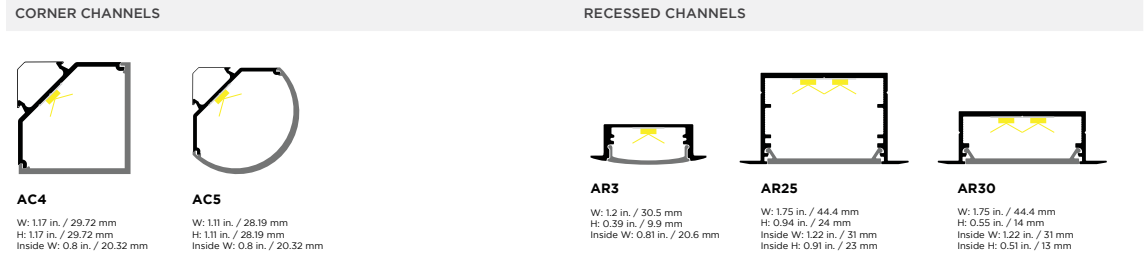

CHANNEL COMPATIBILITY / CHANNEL OPTIONS

CHANNEL	IP67	SURFACE CHANNELS	CORNER CHANNELS	MUD-IN CHANNELS	RECESSED CHANNELS
AC1					
AC2					
AC3					
AC4	✓				
AC5	✓				
AR1					
AR3	✓				
AR10					
AR16					
AR20					
AR25	✓				
AR30	✓				
AR33					
AS1					
AS2					
AS3	✓				
AS6	✓				
AS10	✓				
AS13	✓				
AS16					
AS20G					
AS23					
AS30	✓				
AS53					
AT4					
AT5					
AW12					
AW14					
AW38	✓				
B1					
SC3					
SC4	✓				
SC5	✓				
WH35	✓