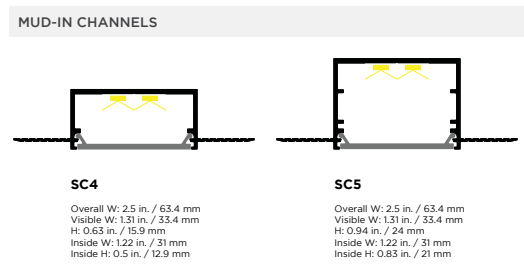

CHANNEL COMPATIBILITY / CHANNEL OPTIONS

CHANNEL	IP67	SURFACE CHANNELS	CORNER CHANNELS	MUD-IN CHANNELS	RECESSED CHANNELS
AC1					
AC2					
AC3					
AC4	✓				
AC5	✓				
AR1					
AR3	✓				
AR10					
AR16					
AR20					
AR25	✓				
AR30	✓				
AR33					
AS1					
AS2					
AS3	✓				
AS6	✓				
AS10	✓				
AS13	✓				
AS16					
AS20G					
AS23					
AS30	✓				
AS53					
AT4					
AT5					
AW12					
AW14					
AW38	✓				
B1					
SC3					
SC4	✓				
SC5	✓				
WH35	✓