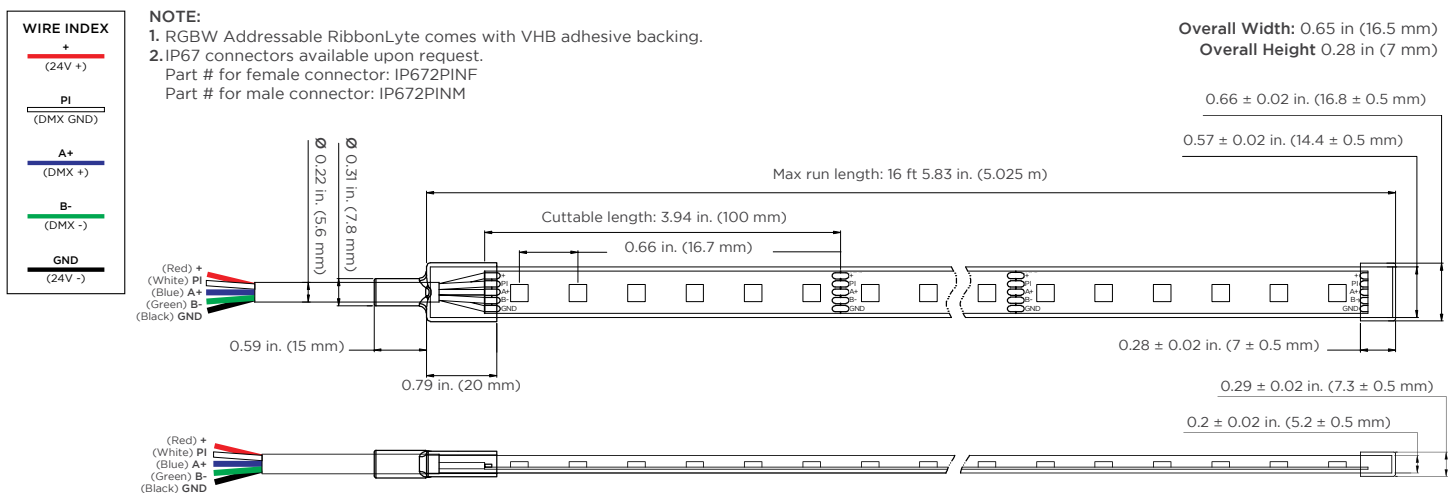

RGBW (3000K)					
	Red	Green	Blue	White (3000K)	All On
Power Consumption	1.5 W/ft (4.92 W/m)	1.5 W/ft (4.92 W/m)	1.5 W/ft (4.92 W/m)	1.5 W/ft (4.92 W/m)	6 W/ft (19.7 W/m)
Lumen	33.54 lm/ft (110.01 lm/m)	90.24 lm/ft (295.99 lm/m)	21.34 lm/ft (70 lm/m)	97.56 lm/ft (320 lm/m)	234.15 lm/ft (768.01 lm/m)
Efficacy	22 lm/W	60 lm/W	14 lm/W	65 lm/W	39 lm/W

RGBW (4000K)					
	Red	Green	Blue	White (4000K)	All On
Power Consumption	1.5 W/ft (4.92 W/m)	1.5 W/ft (4.92 W/m)	1.5 W/ft (4.92 W/m)	1.5 W/ft (4.92 W/m)	6 W/ft (19.7 W/m)
Lumen	33.54 lm/ft (110.01 lm/m)	90.24 lm/ft (295.99 lm/m)	21.34 lm/ft (70 lm/m)	103.66 lm/ft (340 lm/m)	246.34 lm/ft (808 lm/m)
Efficacy	22 lm/W	60 lm/W	14 lm/W	69 lm/W	41 lm/W

RGBW (6500K)					
	Red	Green	Blue	White (6500K)	All On
Power Consumption	1.5 W/ft (4.92 W/m)	1.5 W/ft (4.92 W/m)	1.5 W/ft (4.92 W/m)	1.5 W/ft (4.92 W/m)	6 W/ft (19.7 W/m)
Lumen	33.54 lm/ft (110.01 lm/m)	90.24 lm/ft (295.99 lm/m)	21.34 lm/ft (70 lm/m)	106.71 lm/ft (350 lm/m)	251.22 lm/ft (824 lm/m)
Efficacy	22 lm/W	60 lm/W	14 lm/W	71 lm/W	42 lm/W

Dimensions