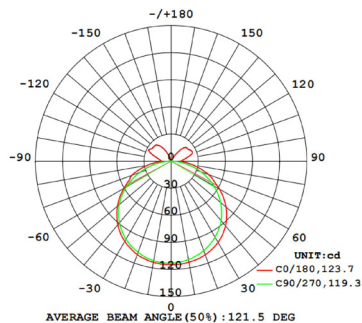

RGBW (3000K)					
	Red	Green	Blue	White (3000K)	All On
Power Consumption	1.5 W/ft (4.92 W/m)	1.5 W/ft (4.92 W/m)	1.5 W/ft (4.92 W/m)	1.5 W/ft (4.92 W/m)	6 W/ft (19.7 W/m)
Lumen	33.54 lm/ft (110.01 lm/m)	90.24 lm/ft (295.99 lm/m)	21.34 lm/ft (70 lm/m)	97.56 lm/ft (320 lm/m)	234.15 lm/ft (768.01 lm/m)
Efficacy	22 lm/W	60 lm/W	14 lm/W	65 lm/W	39 lm/W

RGBW (4000K)					
	Red	Green	Blue	White (4000K)	All On
Power Consumption	1.5 W/ft (4.92 W/m)	1.5 W/ft (4.92 W/m)	1.5 W/ft (4.92 W/m)	1.5 W/ft (4.92 W/m)	6 W/ft (19.7 W/m)
Lumen	33.54 lm/ft (110.01 lm/m)	90.24 lm/ft (295.99 lm/m)	21.34 lm/ft (70 lm/m)	103.66 lm/ft (340 lm/m)	246.34 lm/ft (808 lm/m)
Efficacy	22 lm/W	60 lm/W	14 lm/W	69 lm/W	41 lm/W

RGBW (6500K)					
	Red	Green	Blue	White (6500K)	All On
Power Consumption	1.5 W/ft (4.92 W/m)	1.5 W/ft (4.92 W/m)	1.5 W/ft (4.92 W/m)	1.5 W/ft (4.92 W/m)	6 W/ft (19.7 W/m)
Lumen	33.54 lm/ft (110.01 lm/m)	90.24 lm/ft (295.99 lm/m)	21.34 lm/ft (70 lm/m)	106.71 lm/ft (350 lm/m)	251.22 lm/ft (824 lm/m)
Efficacy	22 lm/W	60 lm/W	14 lm/W	71 lm/W	42 lm/W

Luminous Intensity Distribution Diagram

Photometrics

Flux Out: 143.7 lm	CCT=2700K
0.02 m 167902.554247 lx	5.84 cm
0.04 m 41975.138562 lx	11.68 cm
0.06 m 18656.61583 lx	17.52 cm
0.08 m 10494.34640 lx	23.36 cm
0.1 m 6716.22170 lx	29.19 cm
0.12 m 4664.15396 lx	35.03 cm
0.14 m 3427.11311 lx	40.87 cm
0.16 m 2623.8660 lx	46.71 cm
0.18 m 2073.6843 lx	52.55 cm
0.2 m 1679.5542 lx	58.39 cm