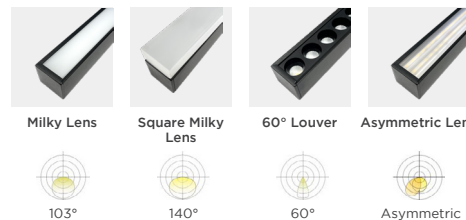

OPTIC OPTIONS

Sleek aircraft cable power supply
(standard length 78 in./2 m)

1 in. (25 mm) wide by 4 in. (100 mm) high
* 2 ft. (613 mm), 4 ft. (1213 mm), 5 ft. (1513 mm),
6 ft. (1813 mm)*, 8 ft. (2413 mm)

PERCEPTION PLUS PENDANTS

- Direct or direct/indirect pendants
- Complementary direct/indirect sconces
- 60° louver or Milky lens (both direct, milky indirect)
- Batwing optic available for indirect lighting
- 6 CCTs: 2700K, 3000K, 3500K, 4000K, 5000K, 6500K
- Direct lighting up to 560 lm/ft (1836 lm/m)
- Indirect lighting up to 483 lm/ft (1583 lm/m)