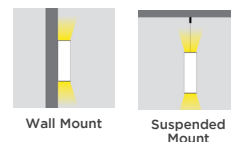

MOUNTING OPTIONS