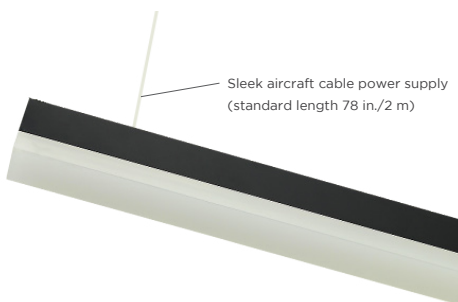

# PERCEPTION PENDANT SERIES

The Perception Pendant Series offers customizable 24V pendants in five nominal lengths\* ranging from 2 ft (609 mm) to 8 ft (2409 mm). Perception Pendants are direct lighting pendants that offer a choice of premium optics to create the perfect beam of light for your application. Pick from 60° louvers, Asymmetric lenses or milky diffuser lenses. The flexible Perception Pendant Series also allows us to build complementary recessed, mud-in and ceiling mounted fixtures. The larger Perception Plus pendants let you choose direct or direct/indirect lighting and pick from 60° louvers or milky lenses, all with complementary sconces.

## HOUSING FINISHES

Sleek aircraft cable power supply  
(standard length 78 in./2 m)

1 in. (25 mm) wide  
\* 2 ft. (613 mm), 4 ft. (1213 mm), 5 ft. (1513 mm),  
6 ft. (1813 mm)\*, 8 ft. (2413 mm)

## OPTIC OPTIONS

Sleek aircraft cable power supply  
(standard length 78 in./2 m)

1 in. (25 mm) wide by 4 in. (100 mm) high  
\* 2 ft. (613 mm), 4 ft. (1213 mm), 5 ft. (1513 mm),  
6 ft. (1813 mm)\*, 8 ft. (2413 mm)