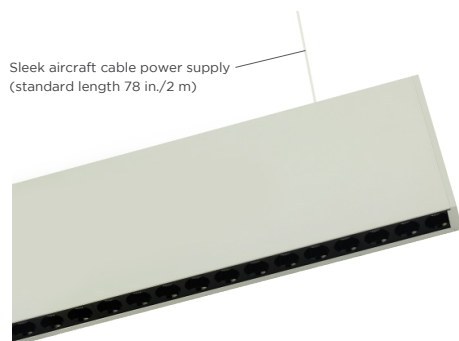

## HOUSING FINISHES

Sleek aircraft cable power supply  
(standard length 78 in./2 m)

1 in. (25 mm) wide  
\* 2 ft. (613 mm), 4 ft. (1213 mm), 5 ft. (1513 mm),  
6 ft. (1813 mm)\*, 8 ft. (2413 mm)

## OPTIC OPTIONS

Sleek aircraft cable power supply  
(standard length 78 in./2 m)

1 in. (25 mm) wide by 4 in. (100 mm) high  
\* 2 ft. (613 mm), 4 ft. (1213 mm), 5 ft. (1513 mm),  
6 ft. (1813 mm)\*, 8 ft. (2413 mm)