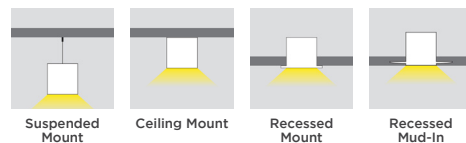

MOUNTING OPTIONS