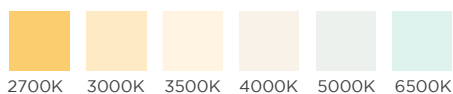

# PERCEPTION PENDANT SERIES

The Perception Pendant Series offers customizable 24V pendants in five nominal lengths\* ranging from 2 ft (609 mm) to 8 ft (2409 mm). Perception Pendants are direct lighting pendants that offer a choice of premium optics to create the perfect beam of light for your application. Pick from 60° louvers, Asymmetric lenses or milky diffuser lenses. The flexible Perception Pendant Series also allows us to build complementary recessed, mud-in and ceiling mounted fixtures. The larger Perception Plus pendants let you choose direct or direct/indirect lighting and pick from 60° louvers or milky lenses, all with complementary sconces.

## COLOR TEMPERATURES