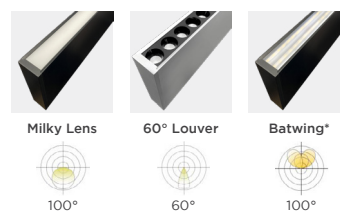

OPTIC OPTIONS

*Indirect Lighting Only