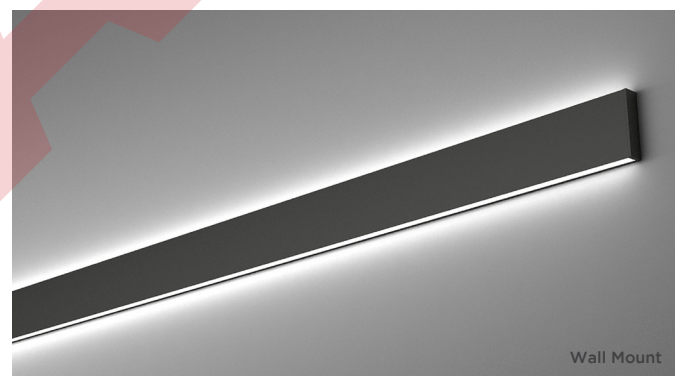

Suspended Mount