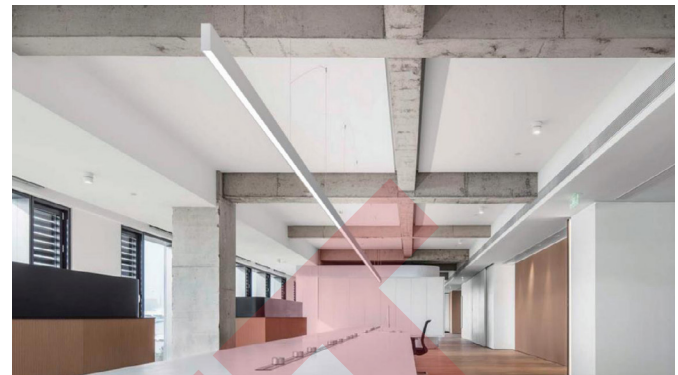

Optics Direct

M - Milky	60 - 60° Louver
-----------	-----------------

Optics Indirect

M - Milky	60 - 60° Louver
BW - Batwing	

Surface Finish

SV - Silver	WH - White
BK - Black	C - Custom RAL

* See exact fixture lengths on page 3
** Not available with 60° Louver
*** May have longer lead time and MOQ